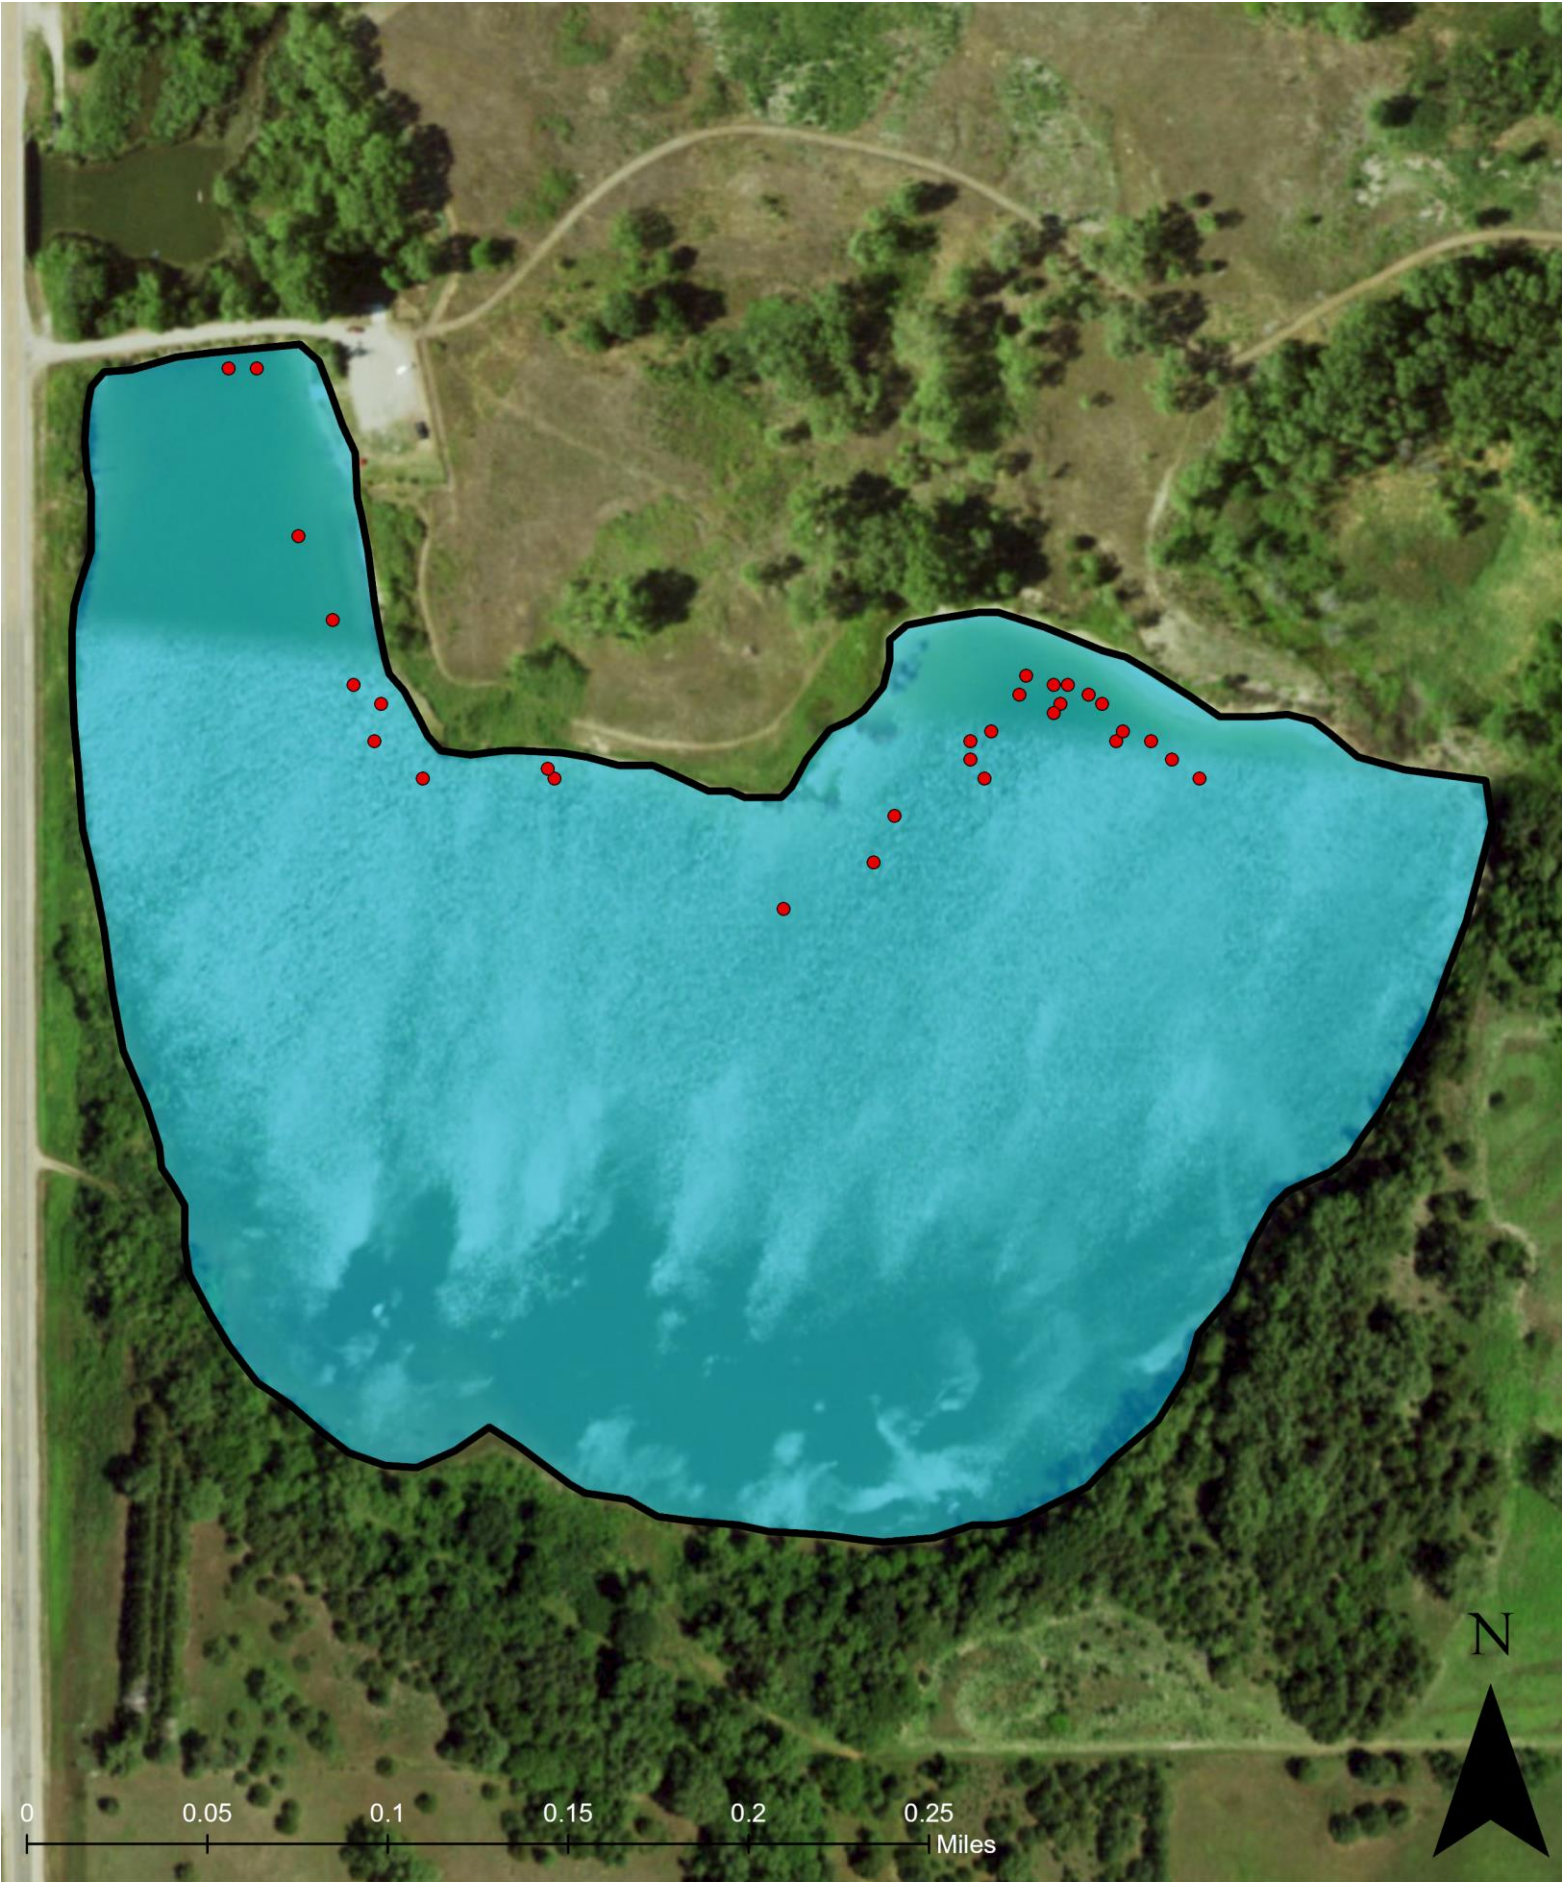

# **Red Fox WMA Brushing Projects Update**

Jeff Schuckman, Phil Chvala, Rebecca Munter

Northeast District, Fisheries Division

Nebraska Game and Parks Commission

February 2025

At Red Fox, a mix of cedar trees, Christmas trees, and hardwoods were placed by Game and Parks biologists in 2025. The trees were cut by wildlife biologists and placed by fisheries biologists. Approximately 30 trees were added to the lake. Below is an overview of the project, including the map locations of the structures. (Please note that the structure coordinates are approximate and serve as general guides, as the structure may shift. In addition, water levels fluctuate throughout the year; the trees were added at low water levels and may be dry until sufficient rain.)