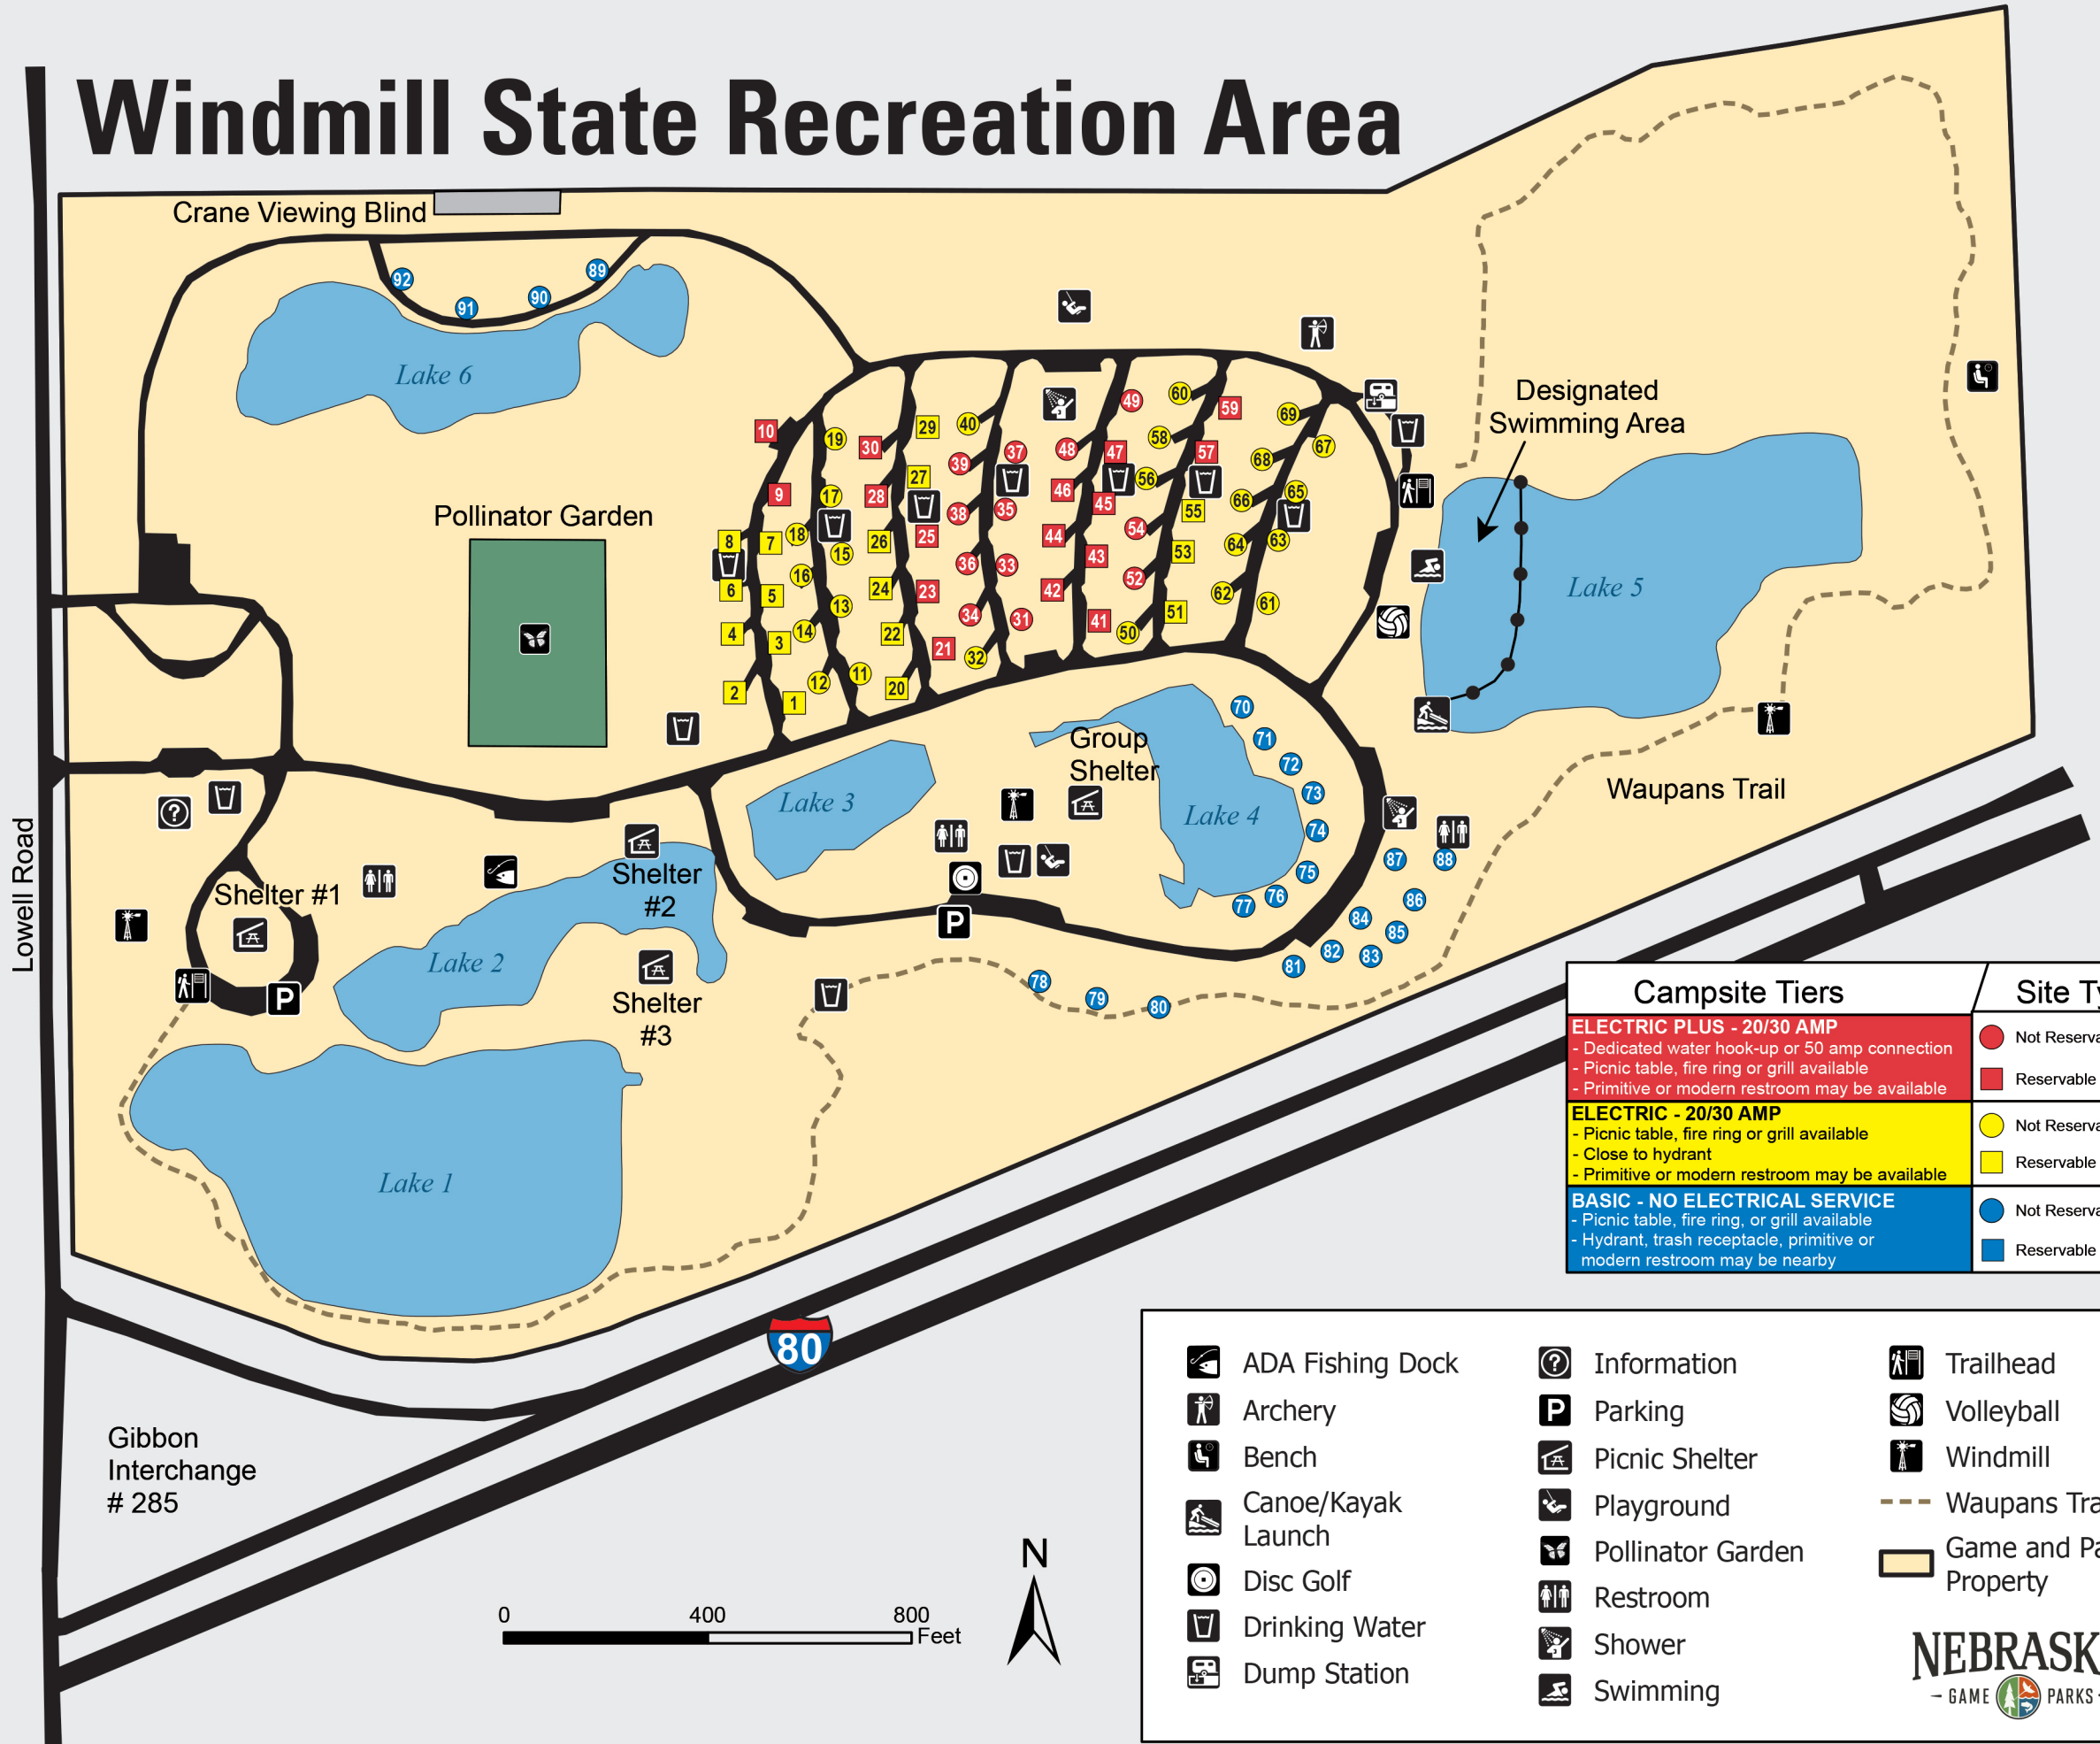

Windmill State Recreation Area

Campsite Tiers	Site Type
ELECTRIC PLUS - 20/30 AMP - Dedicated water hook-up or 50 amp connection - Picnic table, fire ring or grill available - Primitive or modern restroom may be available	● Not Reservable ■ Reservable
ELECTRIC - 20/30 AMP - Picnic table, fire ring or grill available - Close to hydrant - Primitive or modern restroom may be available	● Not Reservable ■ Reservable
BASIC - NO ELECTRICAL SERVICE - Picnic table, fire ring, or grill available - Hydrant, trash receptacle, primitive or modern restroom may be nearby	● Not Reservable ■ Reservable

ADA Fishing Dock	Information	Trailhead
Archery	Parking	Volleyball
Bench	Picnic Shelter	Windmill
Canoe/Kayak Launch	Playground	Waupans Trail
Disc Golf	Pollinator Garden	Game and Parks Property
Drinking Water	Restroom	
Dump Station	Shower	
	Swimming	