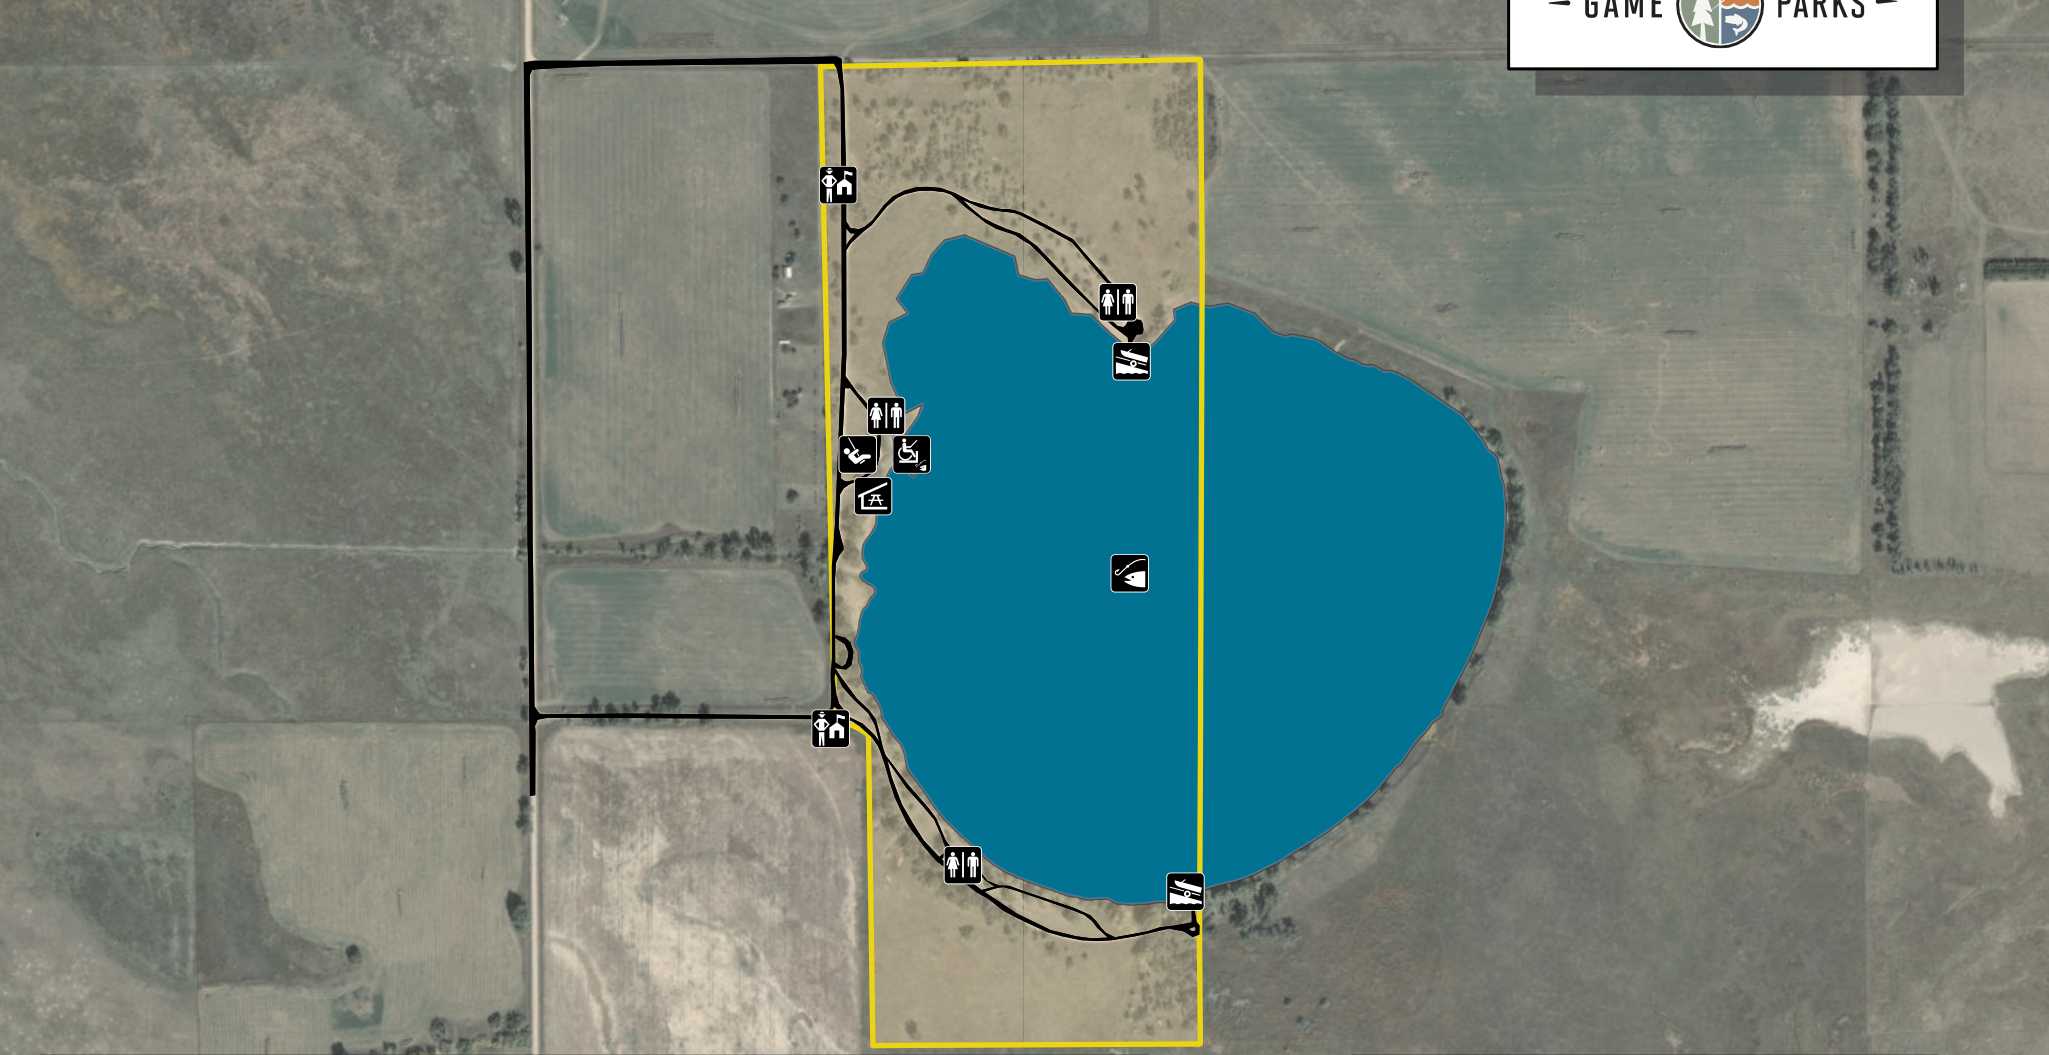

Walgren Lake SRA

Boat Ramp	Picnic Shelter
Camper Registration	Playground
Fishing	Restroom
Fishing Pier	

N
0 500 1,000 Feet

Note: Camping is permitted, but no designated area.