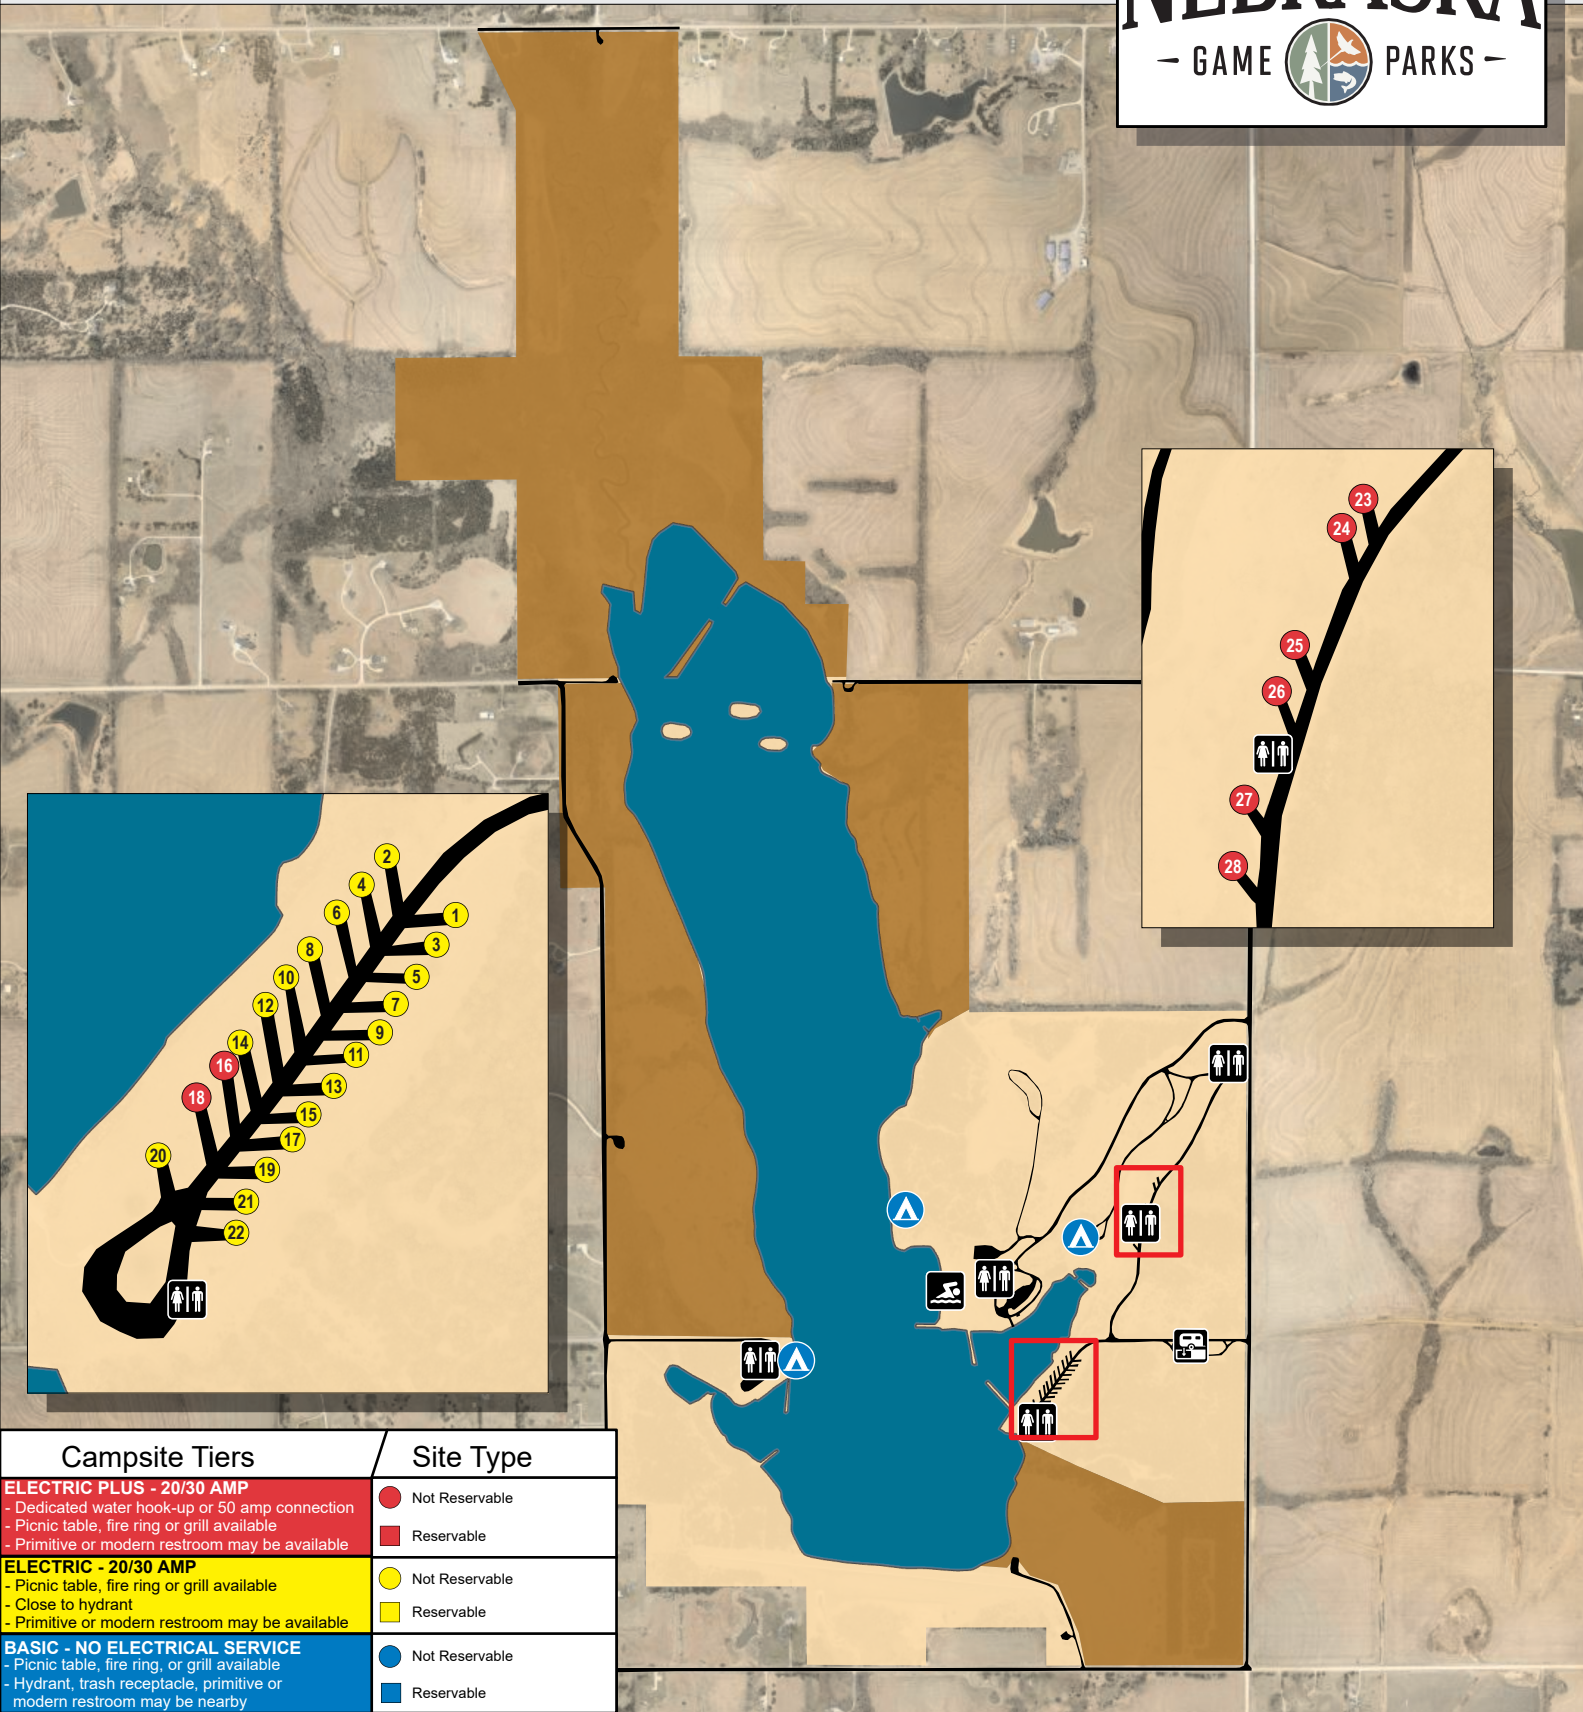

Wagon Train SRA

Campsite Tiers	Site Type
ELECTRIC PLUS - 20/30 AMP - Dedicated water hook-up or 50 amp connection - Picnic table, fire ring or grill available - Primitive or modern restroom may be available	● Not Reservable ■ Reservable
ELECTRIC - 20/30 AMP - Picnic table, fire ring or grill available - Close to hydrant - Primitive or modern restroom may be available	● Not Reservable ■ Reservable
BASIC - NO ELECTRICAL SERVICE - Picnic table, fire ring, or grill available - Hydrant, trash receptacle, primitive or modern restroom may be nearby	● Not Reservable ■ Reservable

- Dump Station
- Restroom
- Swimming
- Basic Nonreservable Tent Camping
- Wagon Train SRA
- Wagon Train WMA