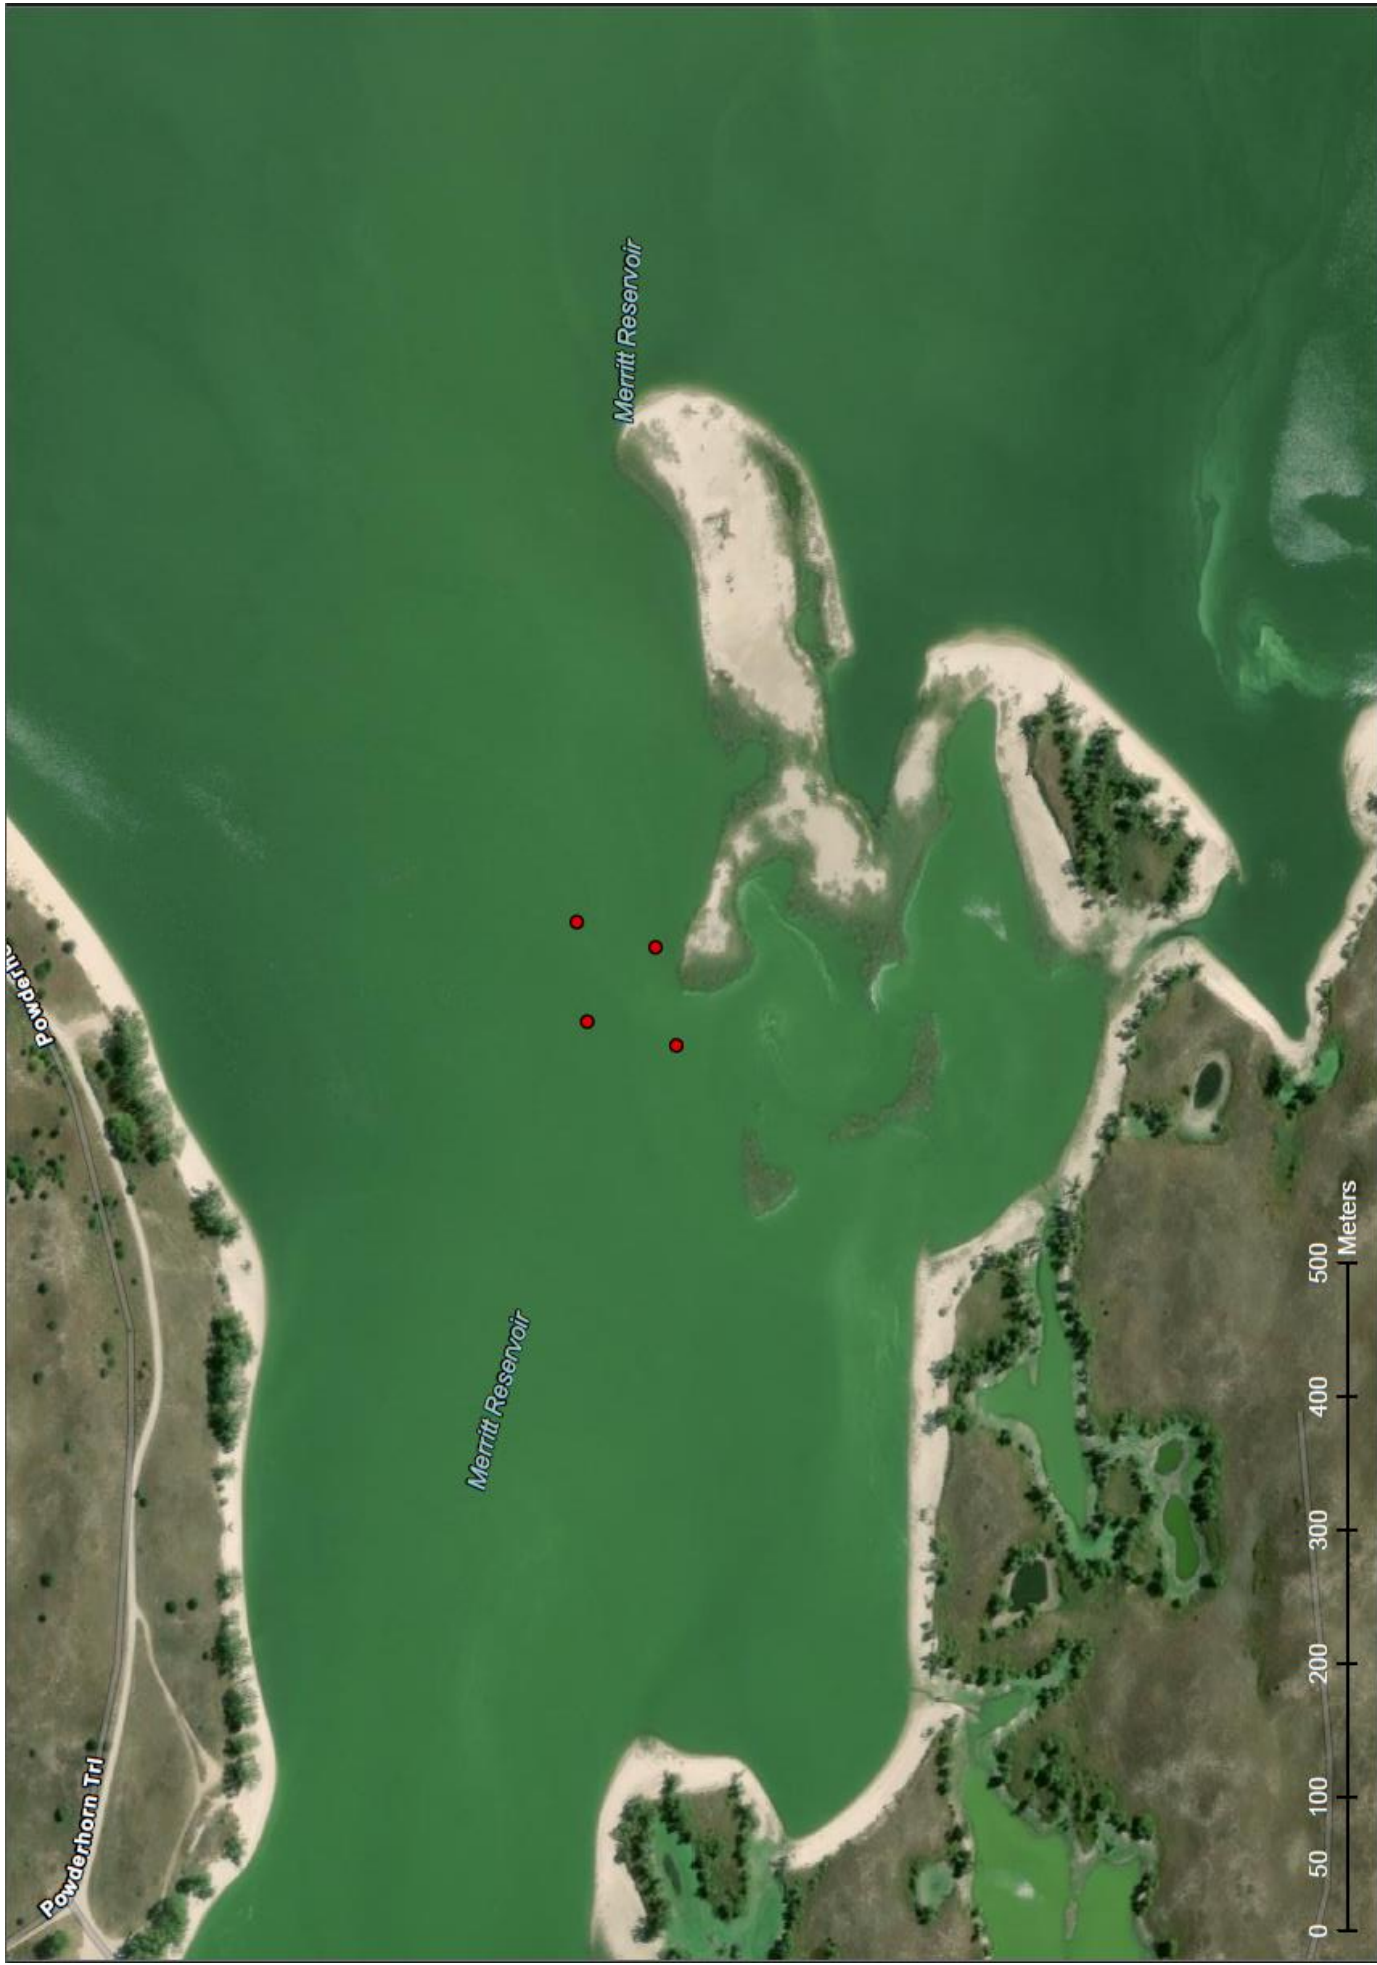

# **Merritt Reservoir Brushing Project Update**

Zachary Brashears, Joe Rydell

Northwest District, Fisheries Division

Nebraska Game and Parks Commission

In August/September of 2020, biologists and temporary staff as part of an Aquatic Habitat Project placed Georgia Cubes at Merritt Reservoir. Below is an overview of the project, including photos, map locations of the structures, and GIS coordinates for their placement. (Please note that the structure coordinates are approximate and serve as general guides, as the structure may shift.)

# Georgia Cubes at Merritt Reservoir

# Georgia Cube Location A - Merritt Reservoir

Georgia Cube Location B - Merritt Reservoir

Georgia Cube Location C - Merritt Reservoir

Georgia Cube Location D - Merritt Reservoir

Georgia Cubes	Lat	Long
1	42.63262	-100.91816
1	42.63262	-100.91774
1	42.62872	-100.90574
1	42.62874	-100.90528
1	42.62582	-100.87955
1	42.62596	-100.87889
1	42.62642	-100.87939
1	42.62649	-100.87872
1	42.58513	-100.88758
1	42.5851	-100.8879
1	42.58432	-100.88903
1	42.58396	-100.88953
1	42.58318	-100.89043
1	42.58313	-100.89058