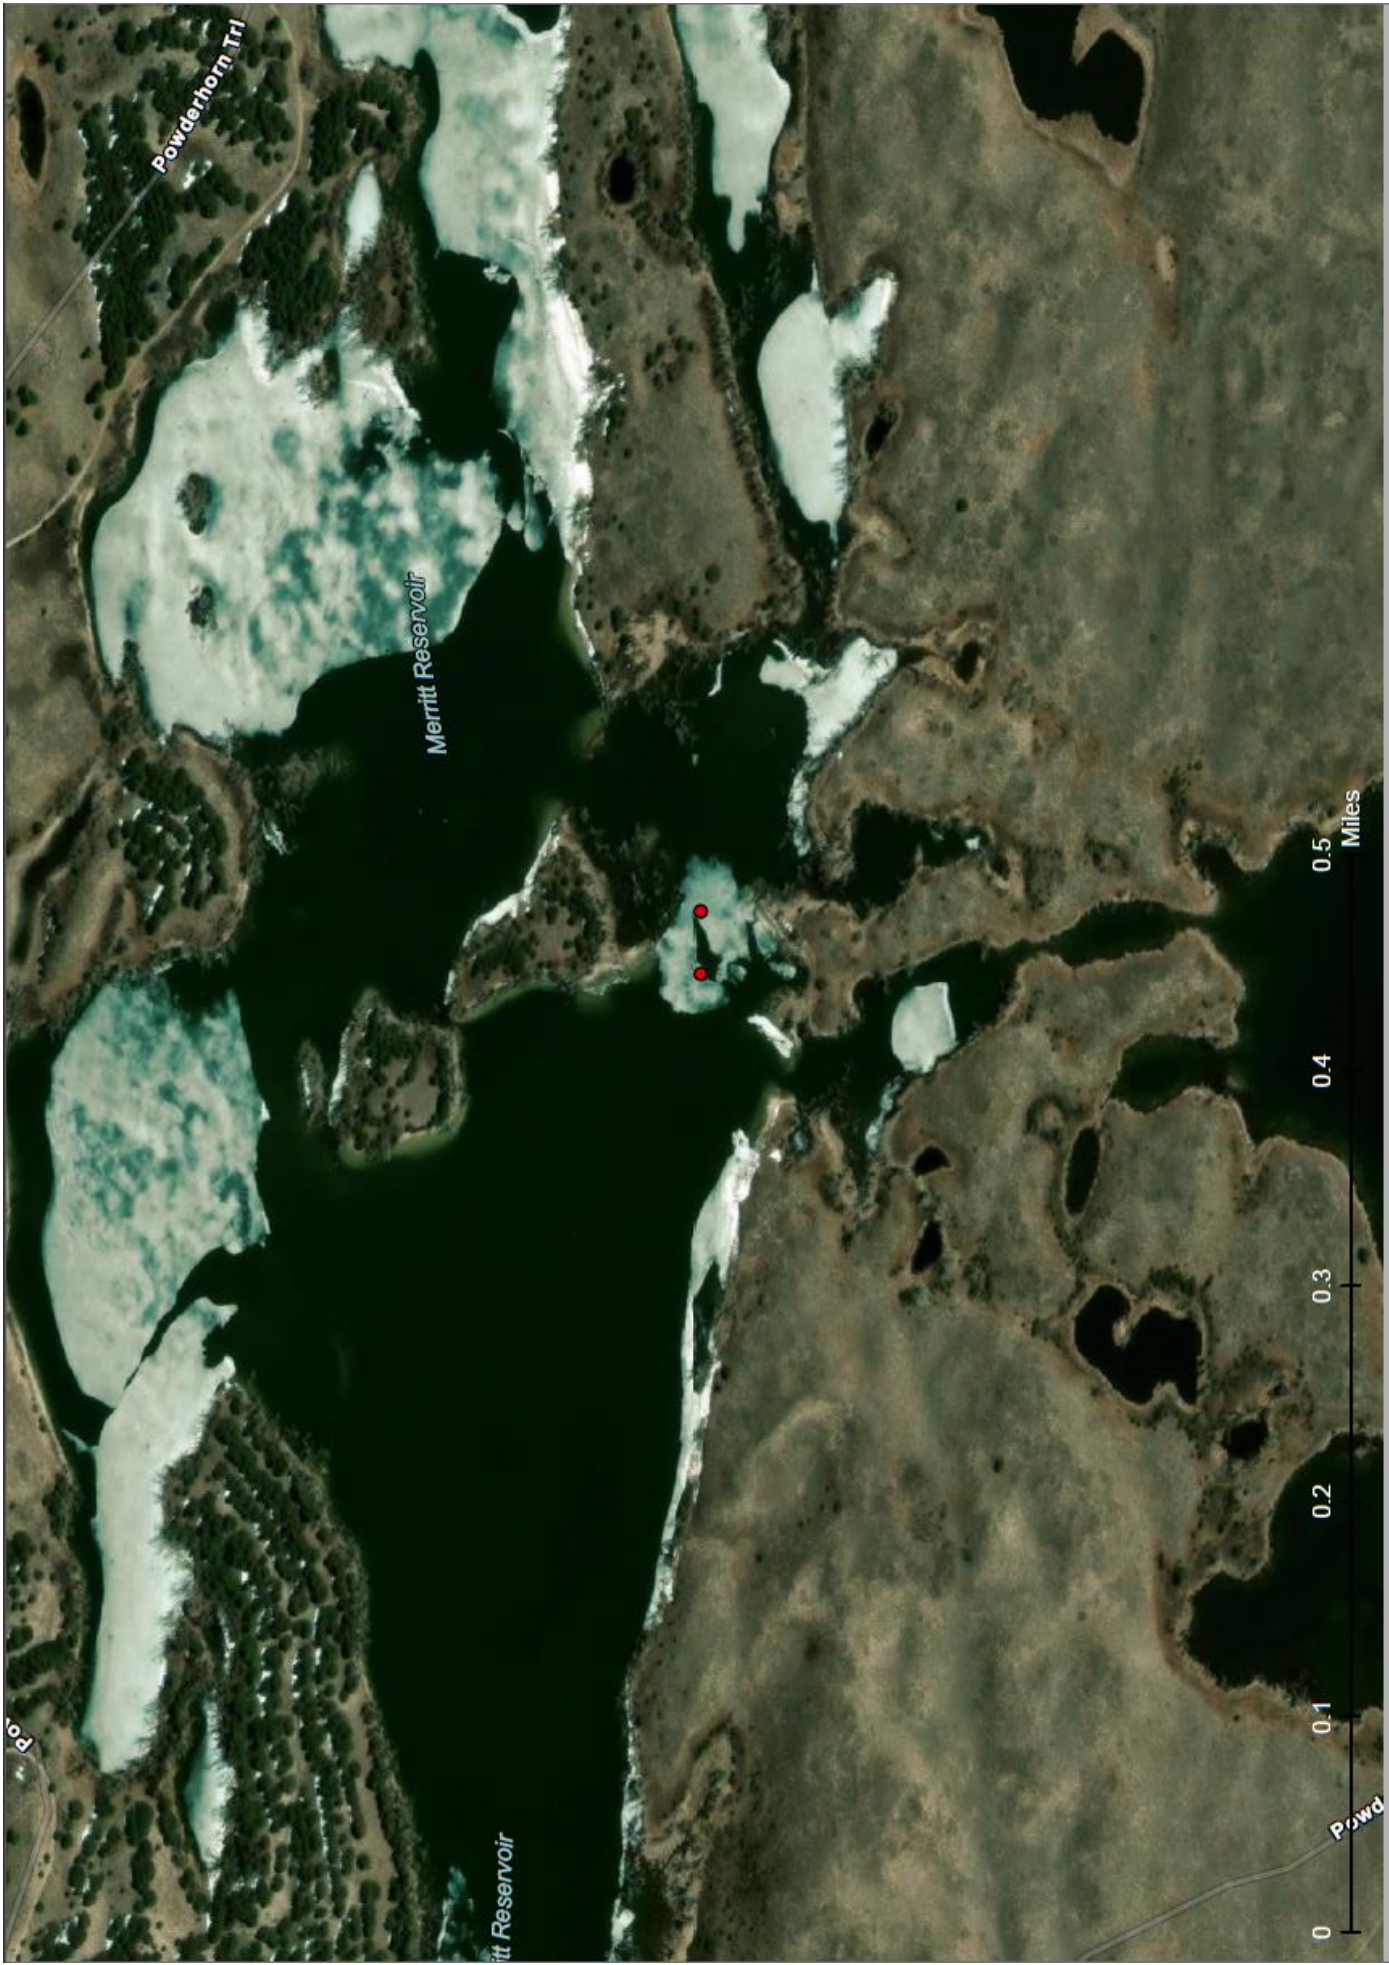

# **Merritt Reservoir Brushing Project Update**

Zachary Brashears, Joe Rydell

Northwest District, Fisheries Division

Nebraska Game and Parks Commission

In August/September of 2020, biologists and temporary staff as part of an Aquatic Habitat Project placed Georgia Cubes at Merritt Reservoir. Below is an overview of the project, including photos, map locations of the structures, and GIS coordinates for their placement. (Please note that the structure coordinates are approximate and serve as general guides, as the structure may shift.)

# Georgia Cubes at Merritt Reservoir

# Georgia Cube Location A - Merritt Reservoir

Georgia Cube Location B - Merritt Reservoir

Georgia Cube Location C - Merritt Reservoir

Georgia Cube Location D - Merritt Reservoir

Georgia Cubes	Lat	Long
1	42.63262	-100.91816
1	42.63262	-100.91774
1	42.62872	-100.90574
1	42.62874	-100.90528
1	42.62582	-100.87955
1	42.62596	-100.87889
1	42.62642	-100.87939
1	42.62649	-100.87872
1	42.58513	-100.88758
1	42.5851	-100.8879
1	42.58432	-100.88903
1	42.58396	-100.88953
1	42.58318	-100.89043
1	42.58313	-100.89058