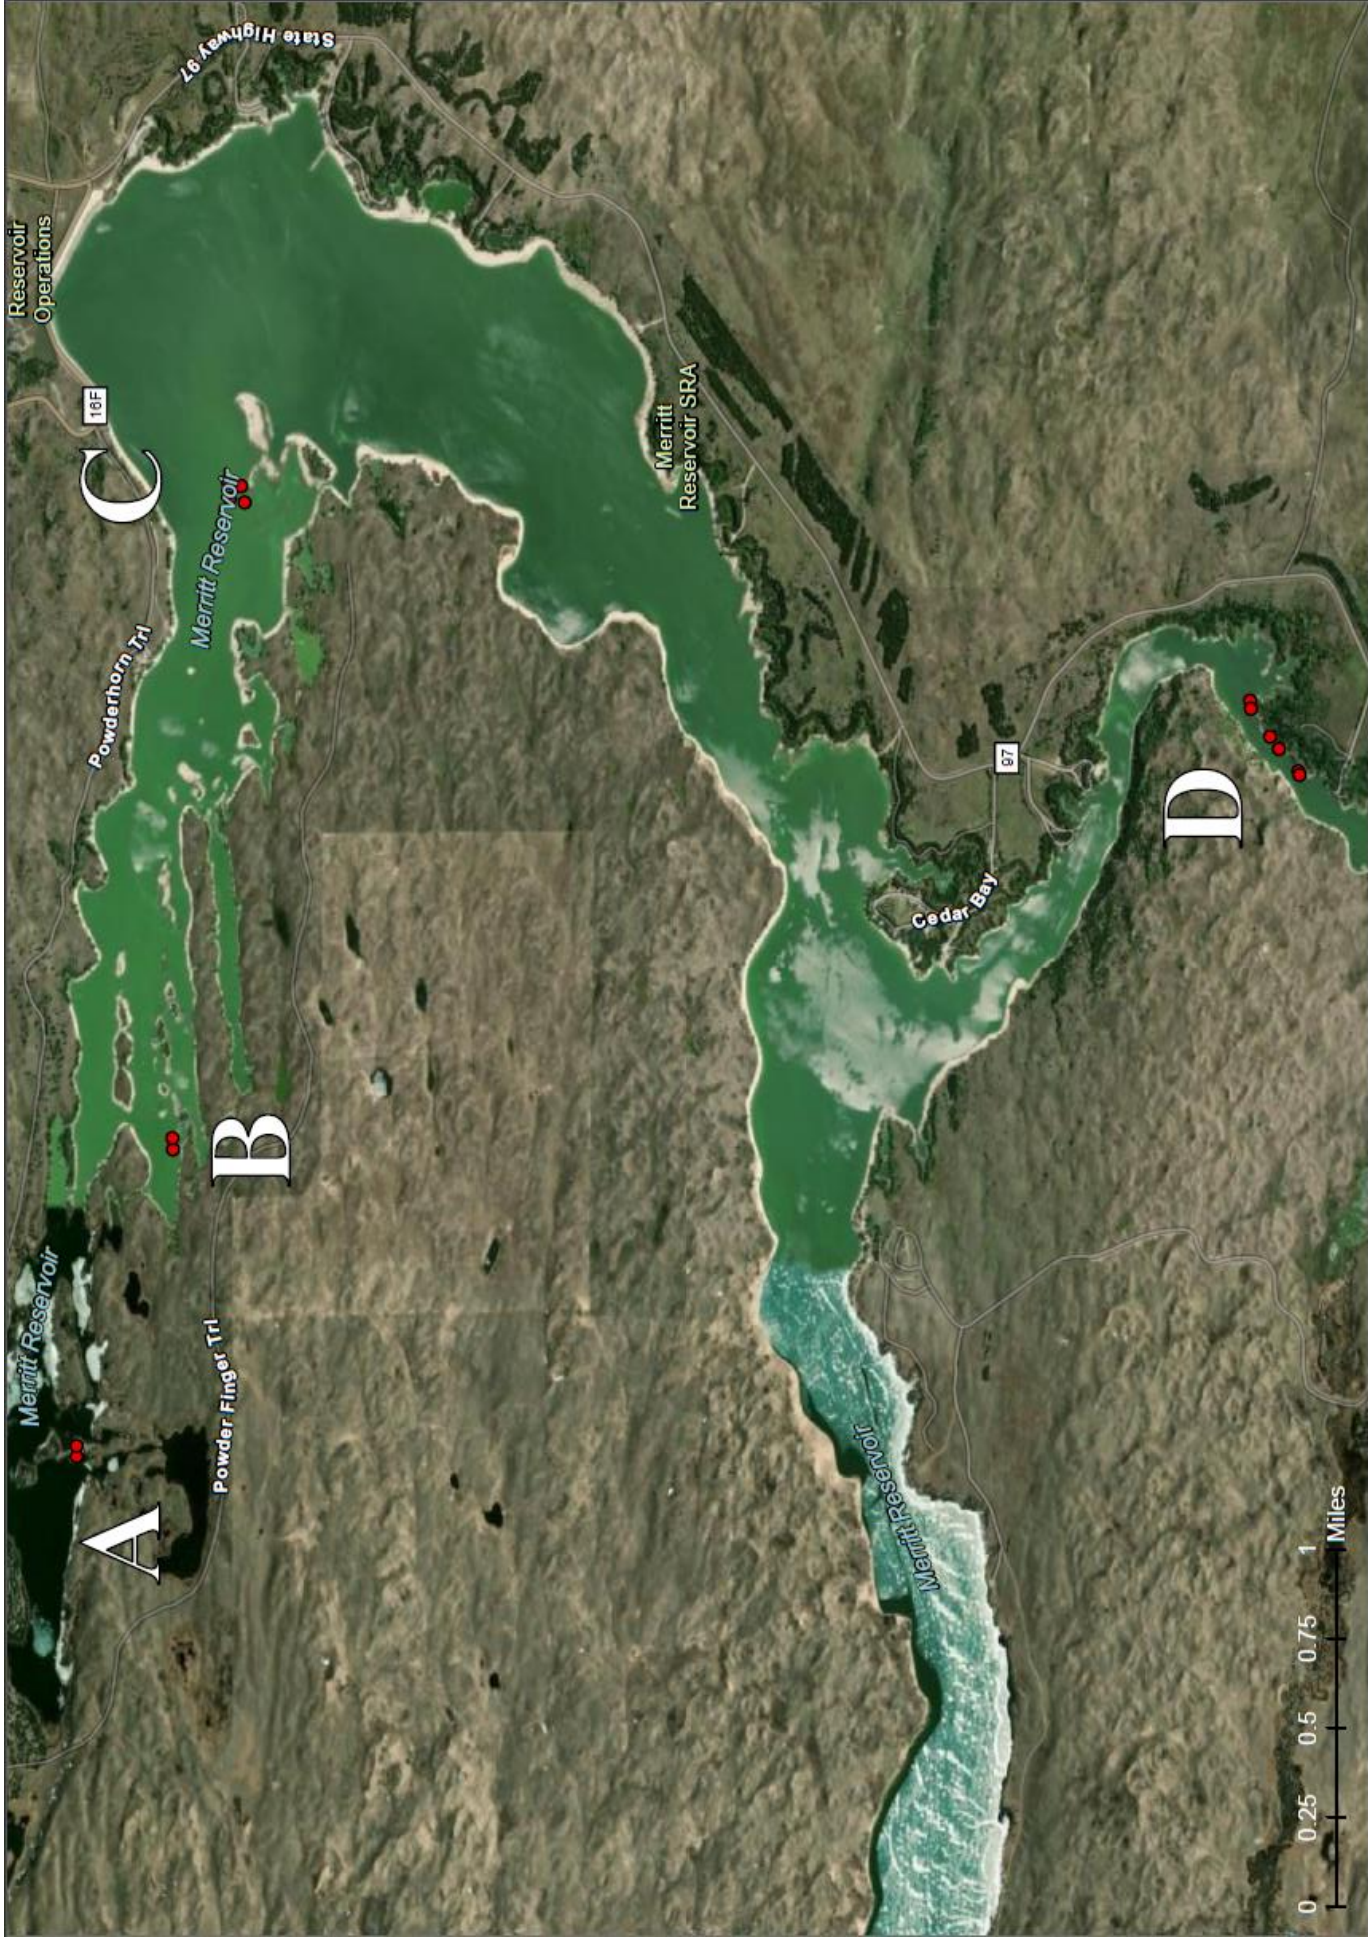

# **Merritt Reservoir Brushing Project Update**

Zachary Brashears, Joe Rydell

Northwest District, Fisheries Division

Nebraska Game and Parks Commission

In August/September of 2020, biologists and temporary staff as part of an Aquatic Habitat Project placed Georgia Cubes at Merritt Reservoir. Below is an overview of the project, including photos, map locations of the structures, and GIS coordinates for their placement. (Please note that the structure coordinates are approximate and serve as general guides, as the structure may shift.)

# Georgia Cubes at Merritt Reservoir

# Georgia Cube Location A - Merritt Reservoir

Georgia Cube Location B - Merritt Reservoir

Georgia Cube Location C - Merritt Reservoir

Georgia Cube Location D - Merritt Reservoir

Georgia Cubes	Lat	Long
1	42.63262	-100.91816
1	42.63262	-100.91774
1	42.62872	-100.90574
1	42.62874	-100.90528
1	42.62582	-100.87955
1	42.62596	-100.87889
1	42.62642	-100.87939
1	42.62649	-100.87872
1	42.58513	-100.88758
1	42.5851	-100.8879
1	42.58432	-100.88903
1	42.58396	-100.88953
1	42.58318	-100.89043
1	42.58313	-100.89058