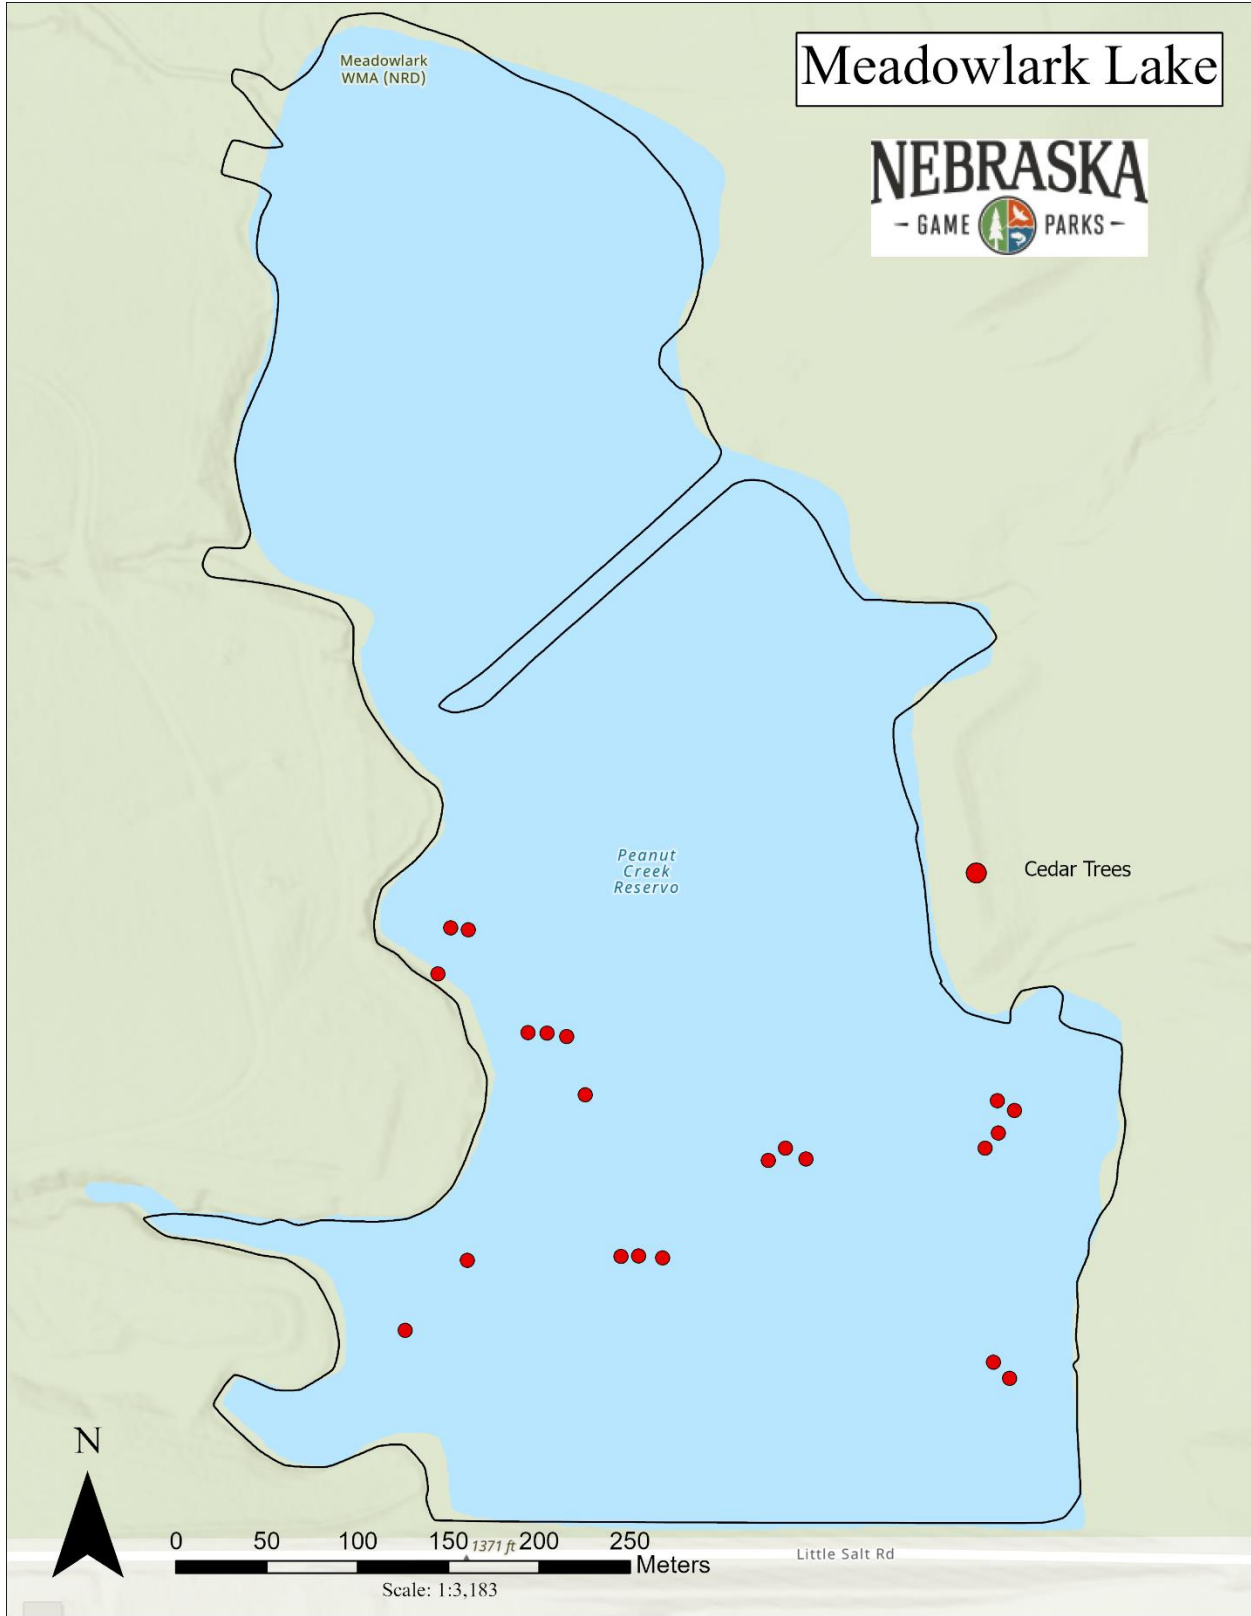

Meadowlark Brushing Projects Update

Jehnsen Lebsock, Aaron Blank, Jake Werner, Matthew Perrion

Southeast District, Fisheries Division

Nebraska Game and Parks Commission

In January of 2023, NGPC district biologists were able to cut and place 21 Cedar trees across Meadowlark Lake. Below is an overview of the projects including pictures from the project, map locations of the structures, and GIS coordinates where structures were placed. (Cedar tree coordinates are an approximate measure and serve as a general guide for tree locations as trees may move with the ice thaw)

Meadowlark Lake

N

0 50 100 150 200 250
Meters

Scale: 1:3,183

Little Salt Rd

Latitude	Longitude	Trees
41.03288	-96.9152	1
41.03253	-96.9155	1
41.0329	-96.9144	3
41.0323	-96.9125	2
41.03362	-96.9125	2
41.03351	-96.9126	3
41.03343	-96.9136	2
41.0337	-96.9146	1
41.034	-96.9148	3
41.03452	-96.9153	2
41.0343	-96.9153	1
Total:		21