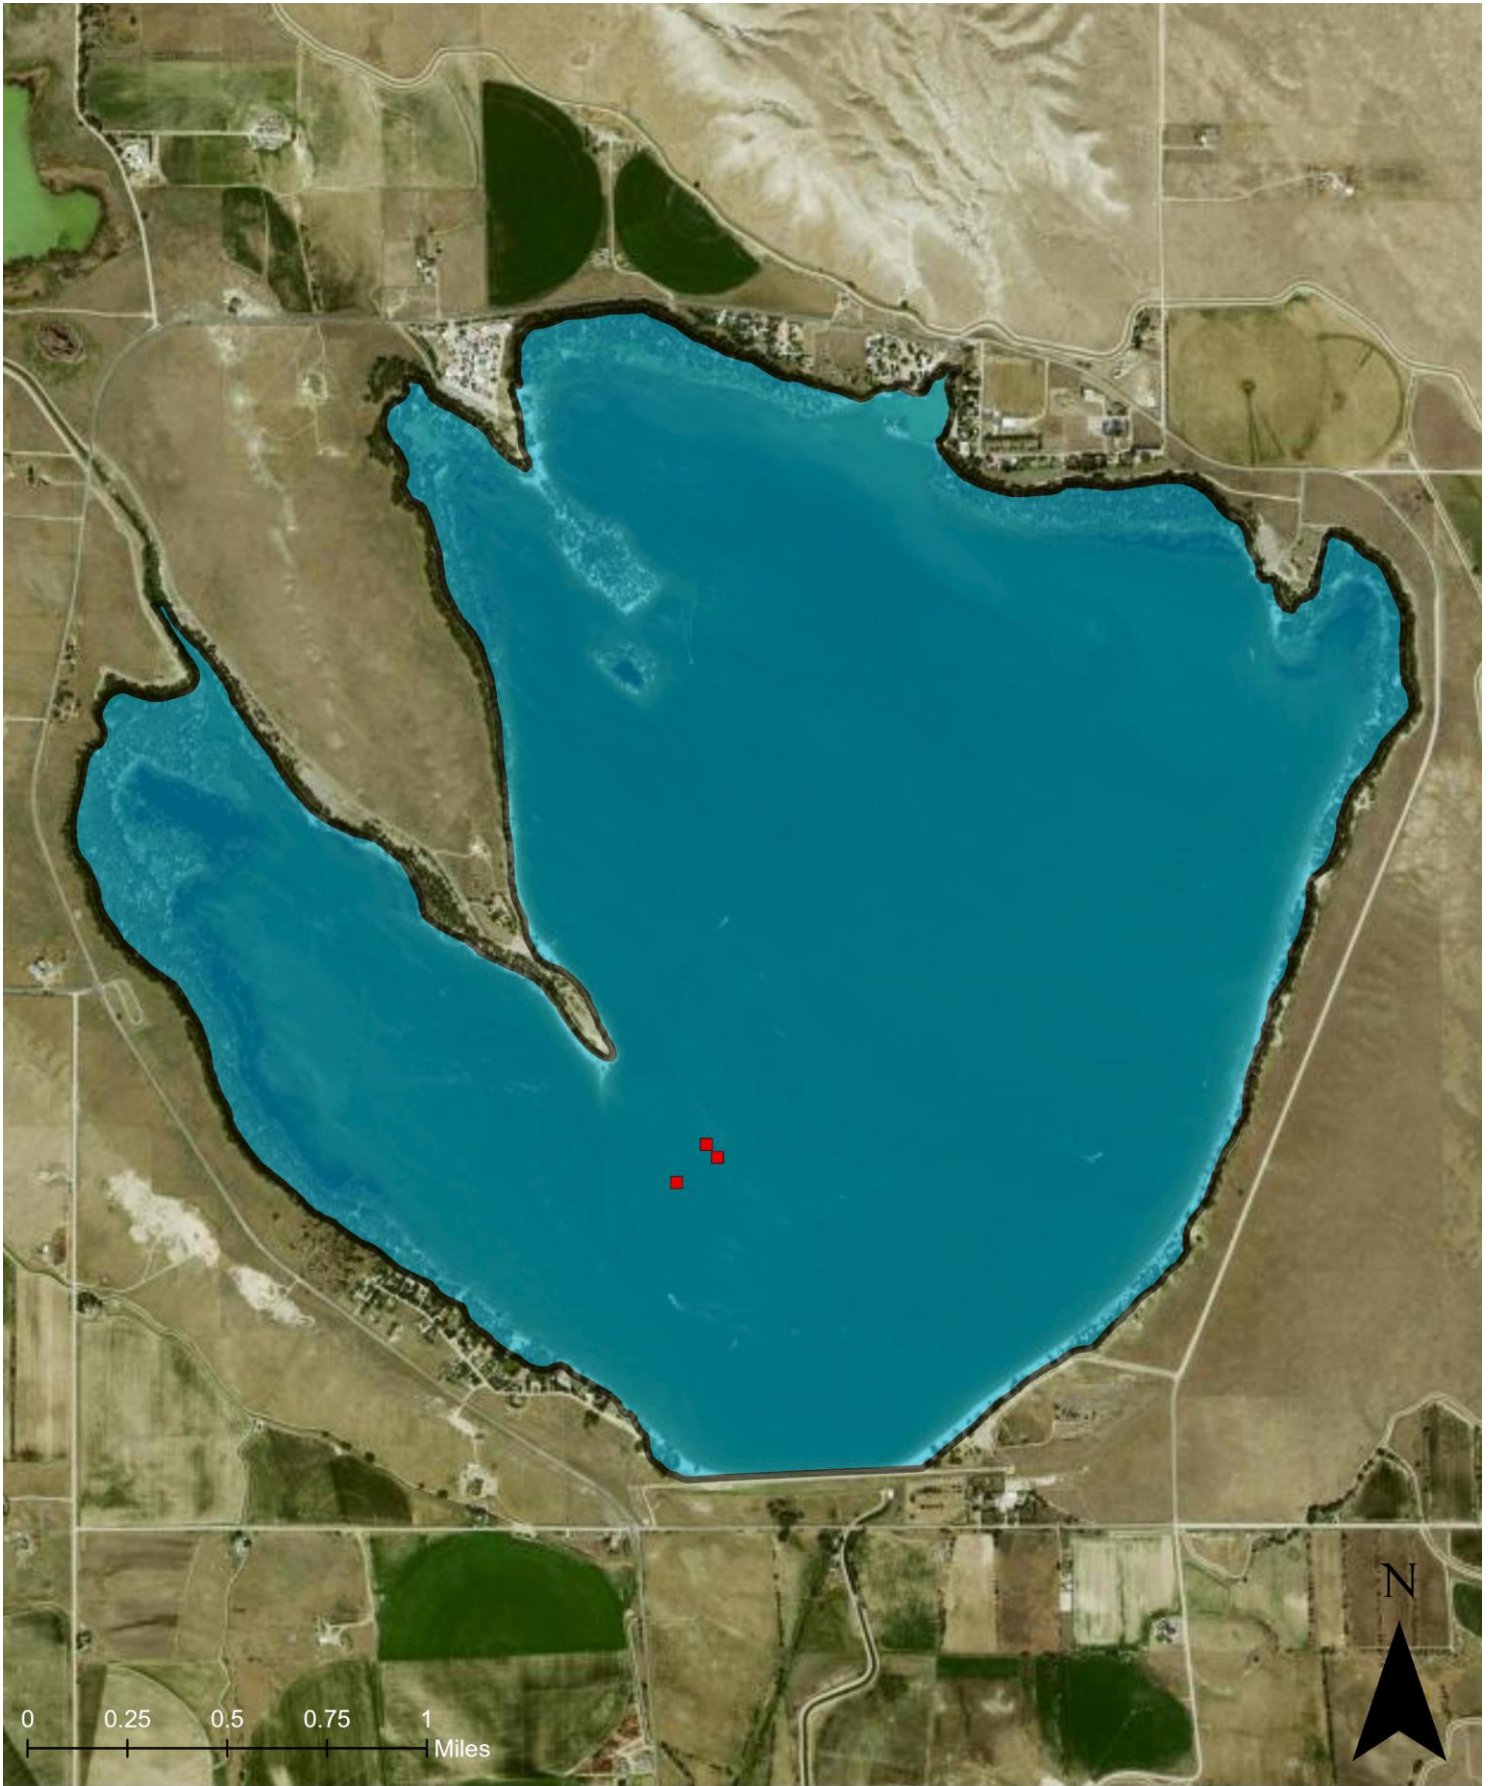

Lake Minatare Georgia Cube Project Update

Zachary Brashears, Joe Rydell

Northwest District, Fisheries Division

Nebraska Game and Parks Commission

In September 2021 Will Schreiner and NGPC Biologists placed 9 Georgia cubes as part of his graduate research project. Below is an overview of the project, including photos, map locations of the structures, and GIS coordinates for their placement. (Please note that the structure coordinates are approximate and serve as general guides, as the structure may shift.)

Lake Minatare Georgia Cubes

Structure type	Latitude	Longitude	Amount
Georgia cubes 1	41.92675	-103.49655	3
Georgia cubes 2	41.92607	-103.49803	3
Georgia cubes 3	41.9271	-103.49695	3