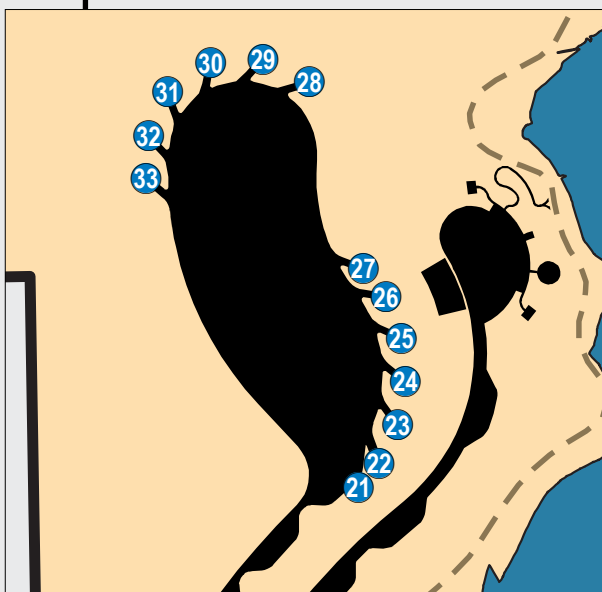

# DANISH ALPS SRA

Hubbard

Kramper Lake

- Boat Ramp
- Dump Station
- Fishing Pier
- Drinking Water
- Horse Riding
- Playground
- Restroom
- Shower
- Trail Marker
- Shelter
- Main Hiking Trail
- Game and Parks Areas

Campsite Tiers	Site Type
<b>BASIC - NO ELECTRICAL SERVICE</b> - Picnic table, fire ring, or grill available - Hydrant, trash receptacle, primitive or modern restroom may be nearby	Not Reservable
	Reservable