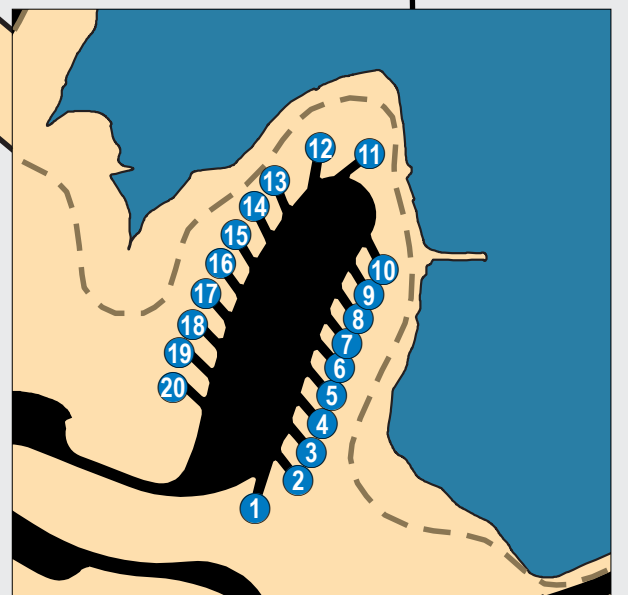

# DANISH ALPS SRA

Hubbard

Kramper Lake

- Boat Ramp
- Dump Station
- Fishing Pier
- Drinking Water
- Horse Riding
- Playground
- Restroom
- Shower
- Trail Marker
- Shelter
- Main Hiking Trail
- Game and Parks Areas

Campsite Tiers	Site Type
<b>BASIC - NO ELECTRICAL SERVICE</b> - Picnic table, fire ring, or grill available - Hydrant, trash receptacle, primitive or modern restroom may be nearby	Not Reservable
	Reservable