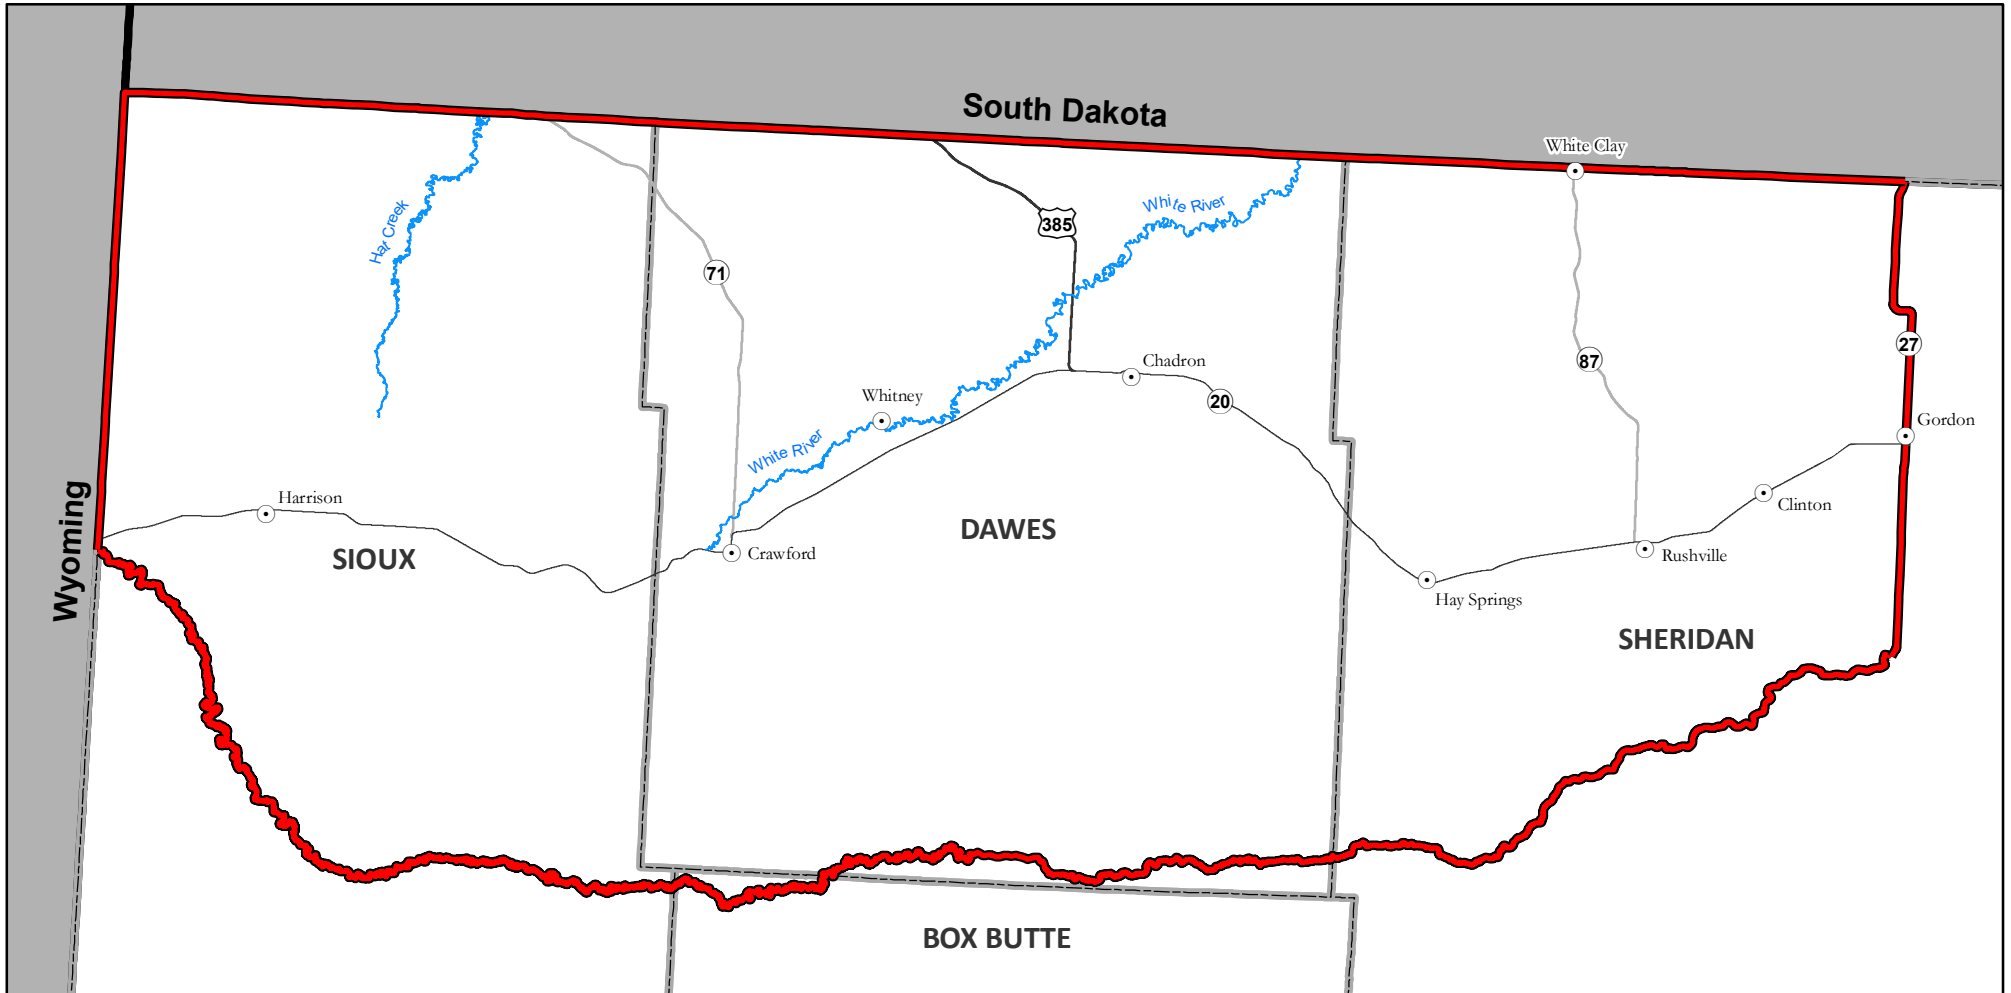

2025 Pine Ridge Mountain Lion Unit

MANAGEMENT UNIT DESCRIPTION

Pine Ridge Unit Those parts of Box Butte, Dawes, Sheridan, and Sioux counties north of the Niobrara River and west of NE Hwy. 27.