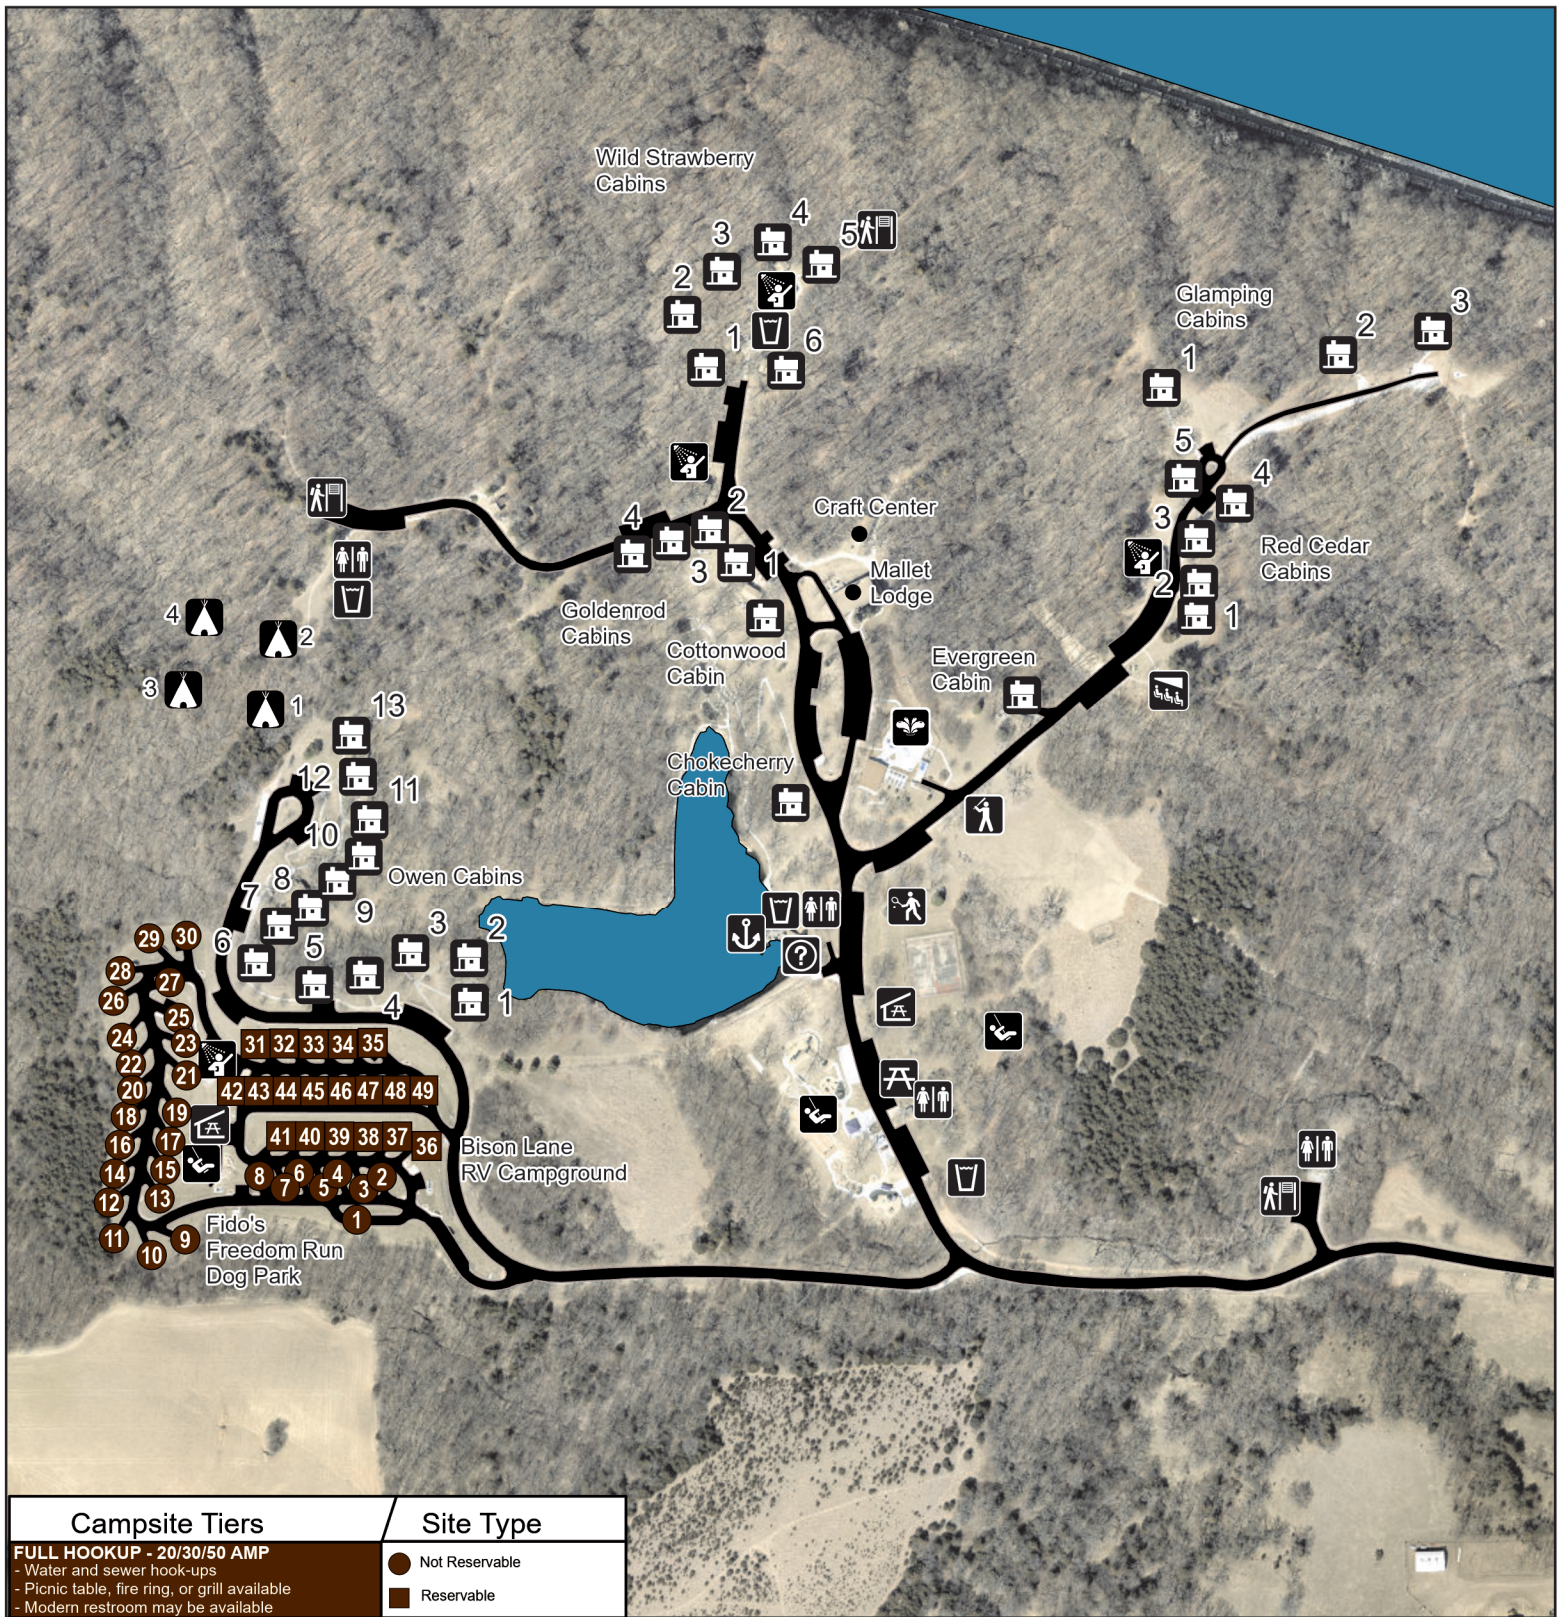

Platte River State Park

West

- | | | | |
|----------------|----------------|--------------|------------|
| Amphitheater | Marina | Playground | Spray Park |
| Cabin | Other | Restroom | Tepee |
| Drinking Water | Picnic Area | Shower | Tennis |
| Information | Picnic Shelter | Sports Field | Trailhead |