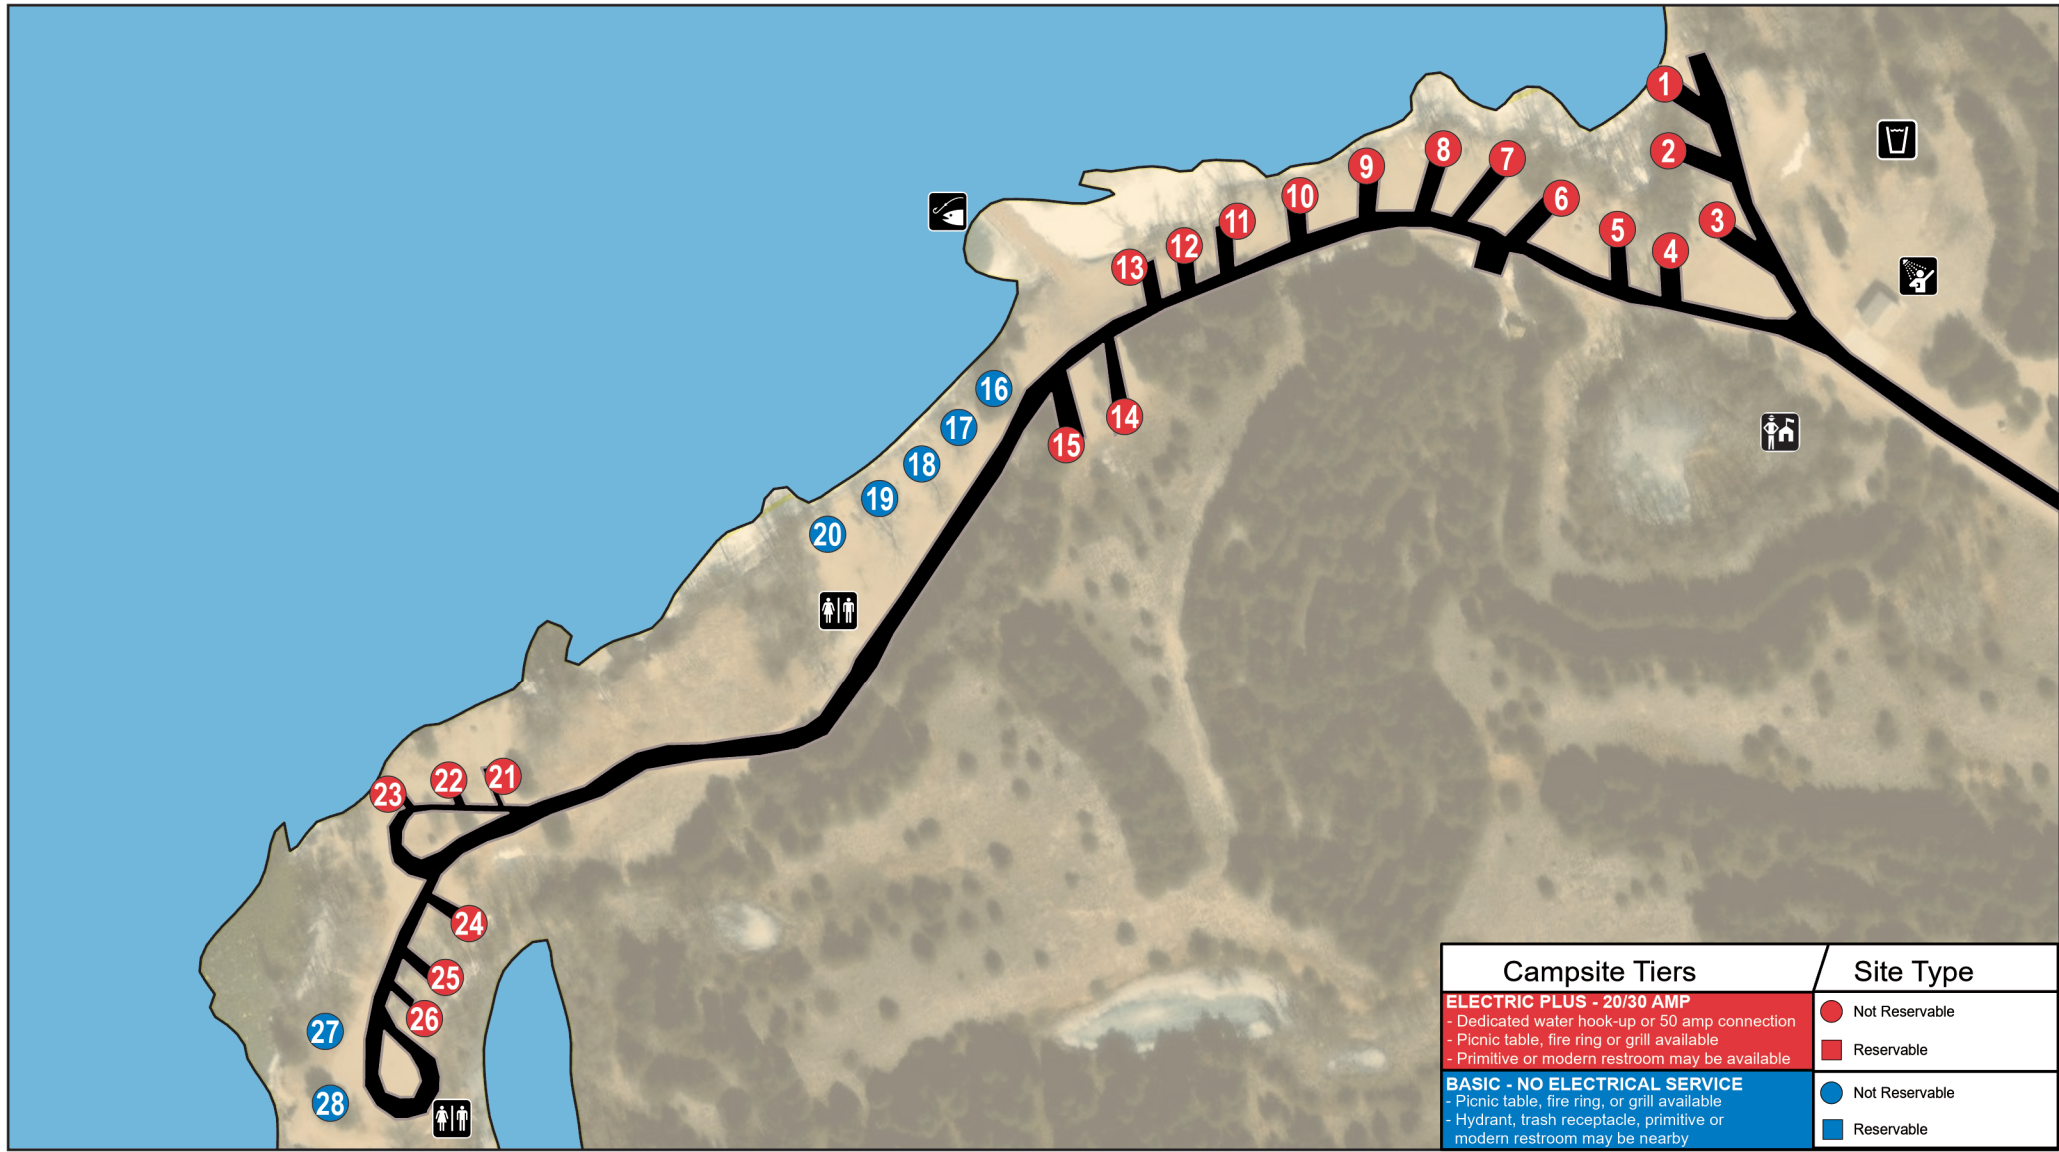

Merritt Reservoir State Recreation Area

Willow Cove Campground

Campsite Tiers	Site Type
ELECTRIC PLUS - 20/30 AMP - Dedicated water hook-up or 50 amp connection - Picnic table, fire ring or grill available - Primitive or modern restroom may be available	<ul style="list-style-type: none"> Red circle: Not Reservable Red square: Reservable
BASIC - NO ELECTRICAL SERVICE - Picnic table, fire ring, or grill available - Hydrant, trash receptacle, primitive or modern restroom may be nearby	<ul style="list-style-type: none"> Blue circle: Not Reservable Blue square: Reservable

- Camper Registration
- Drinking Water
- Fishing
- Restroom
- Shower