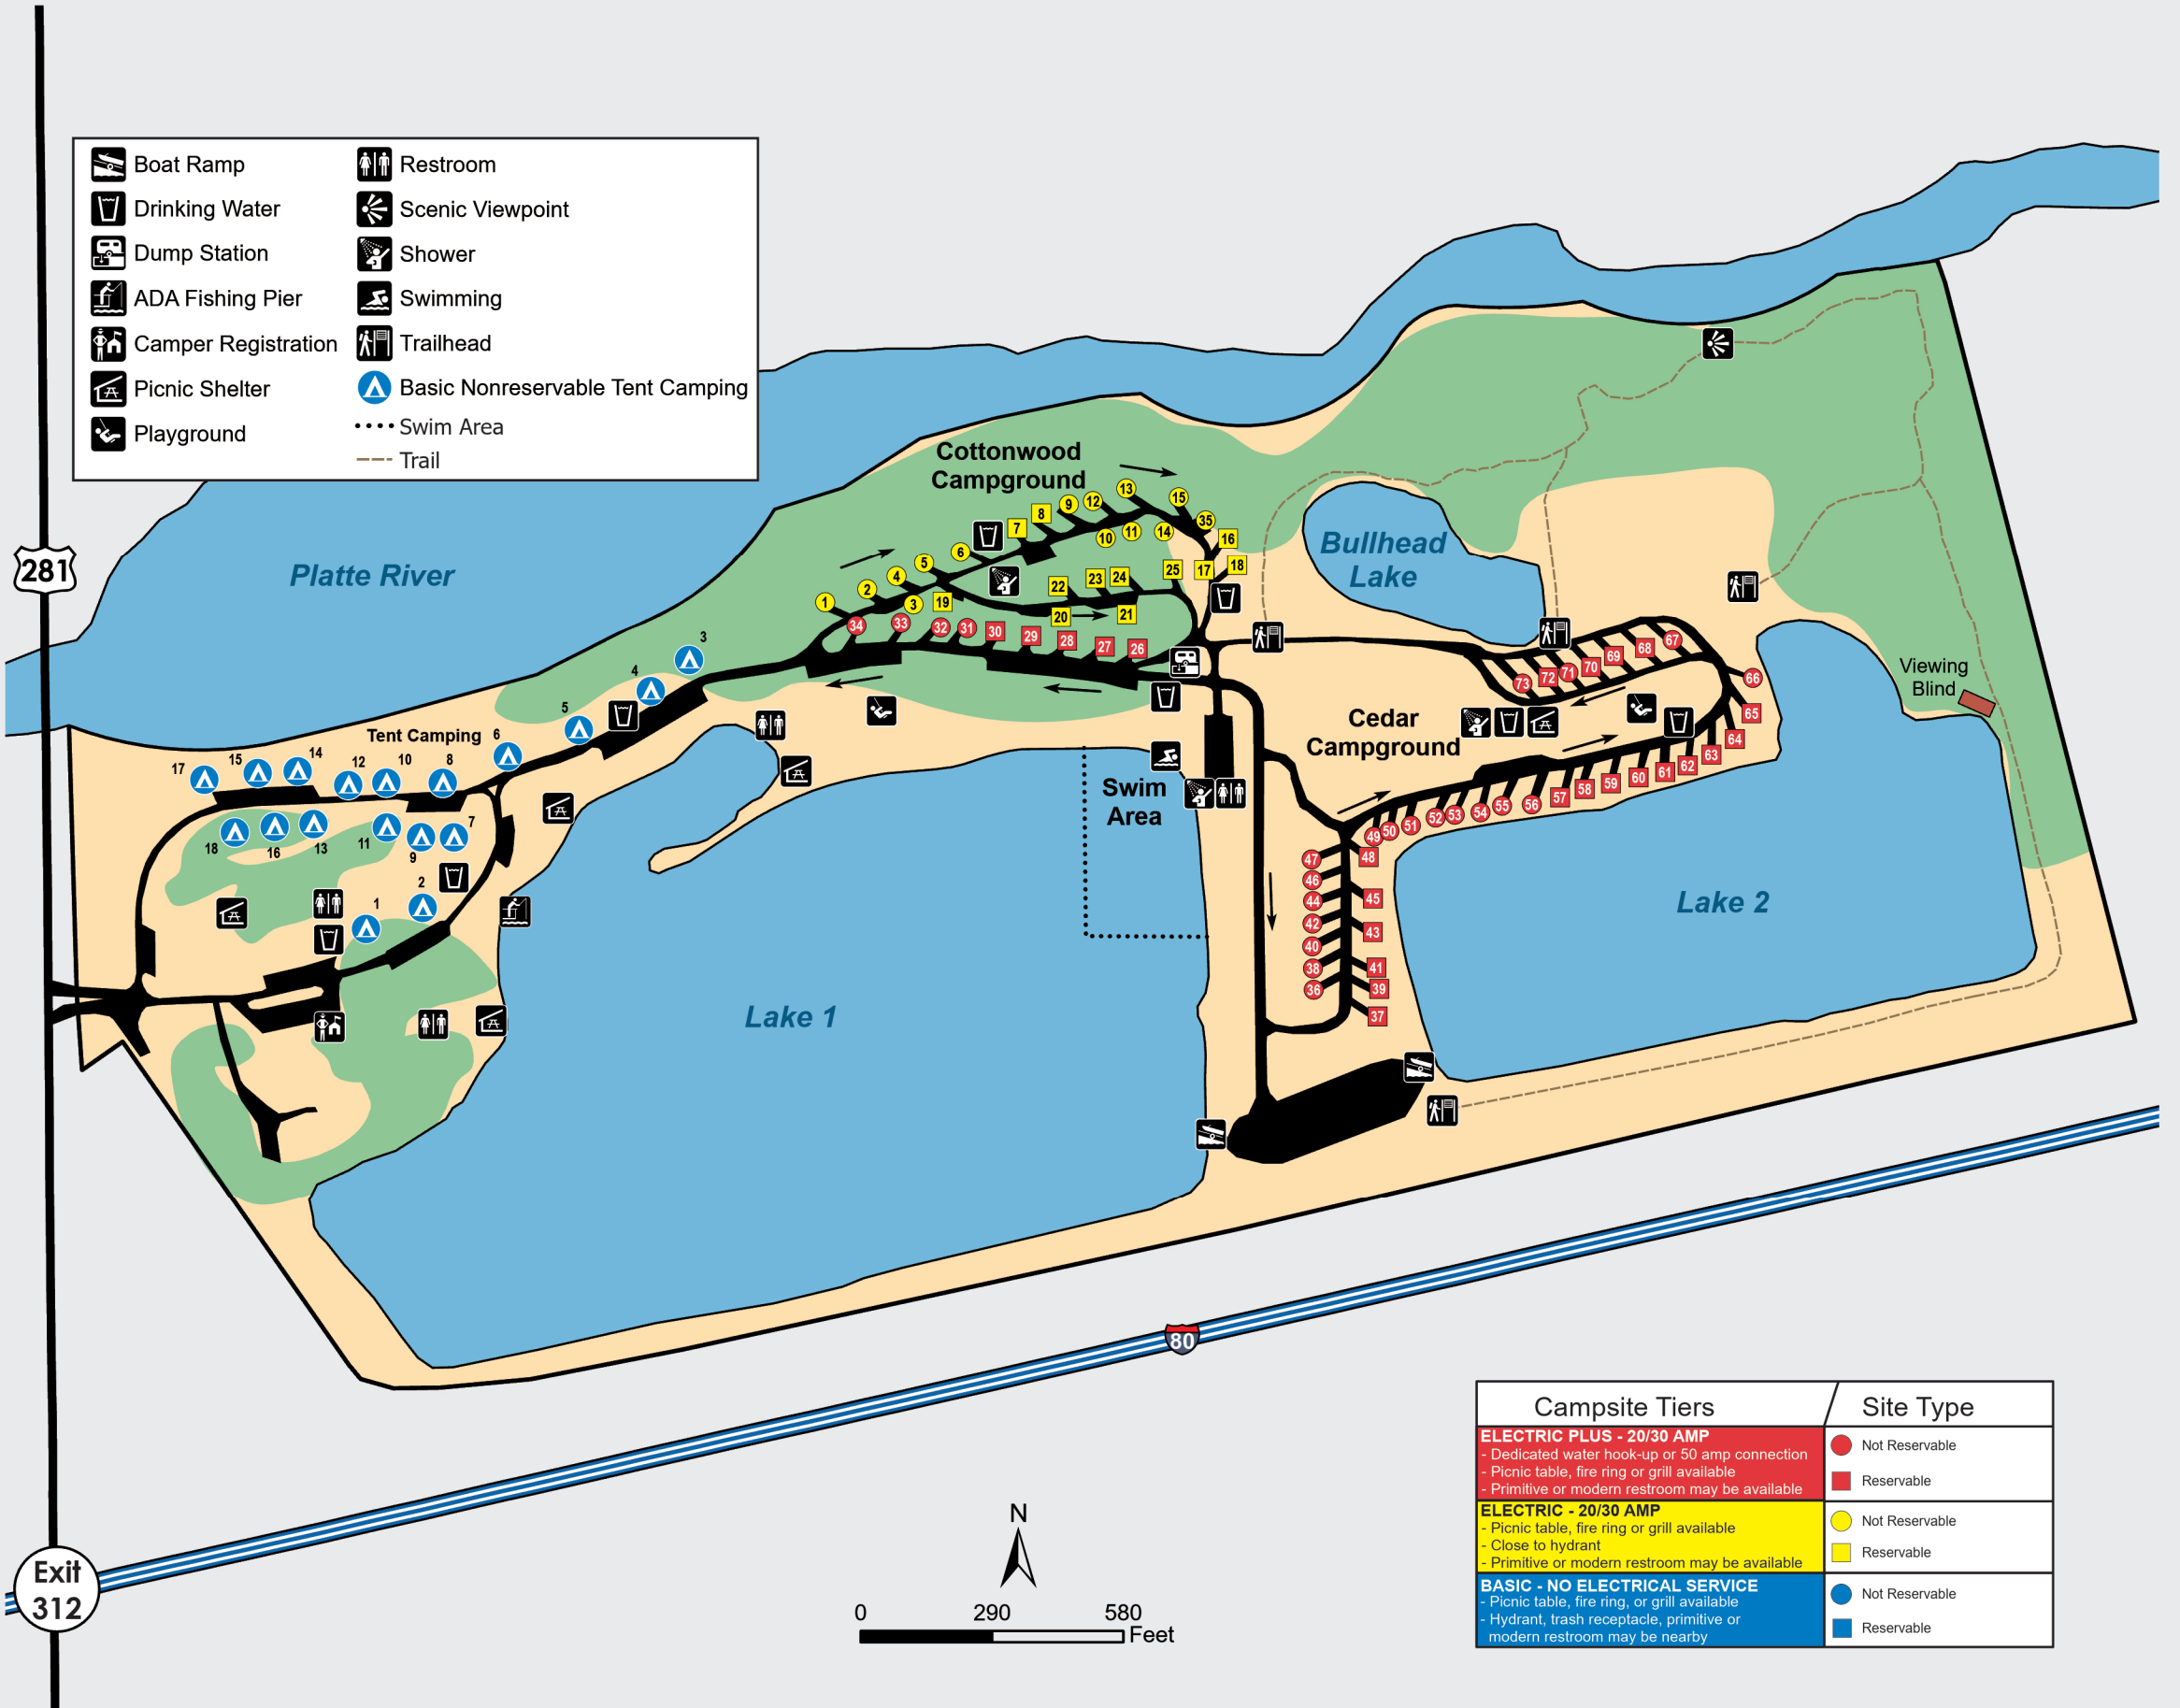

- Boat Ramp
- Drinking Water
- Dump Station
- ADA Fishing Pier
- Camper Registration
- Picnic Shelter
- Playground
- Restroom
- Scenic Viewpoint
- Shower
- Swimming
- Trailhead
- Basic Nonreservable Tent Camping
- Swim Area
- Trail

Campsite Tiers	Site Type
ELECTRIC PLUS - 20/30 AMP - Dedicated water hook-up or 50 amp connection - Picnic table, fire ring or grill available - Primitive or modern restroom may be available	Not Reservable Reservable
ELECTRIC - 20/30 AMP - Picnic table, fire ring or grill available - Close to hydrant - Primitive or modern restroom may be available	Not Reservable Reservable
BASIC - NO ELECTRICAL SERVICE - Picnic table, fire ring, or grill available - Hydrant, trash receptacle, primitive or modern restroom may be nearby	Not Reservable Reservable