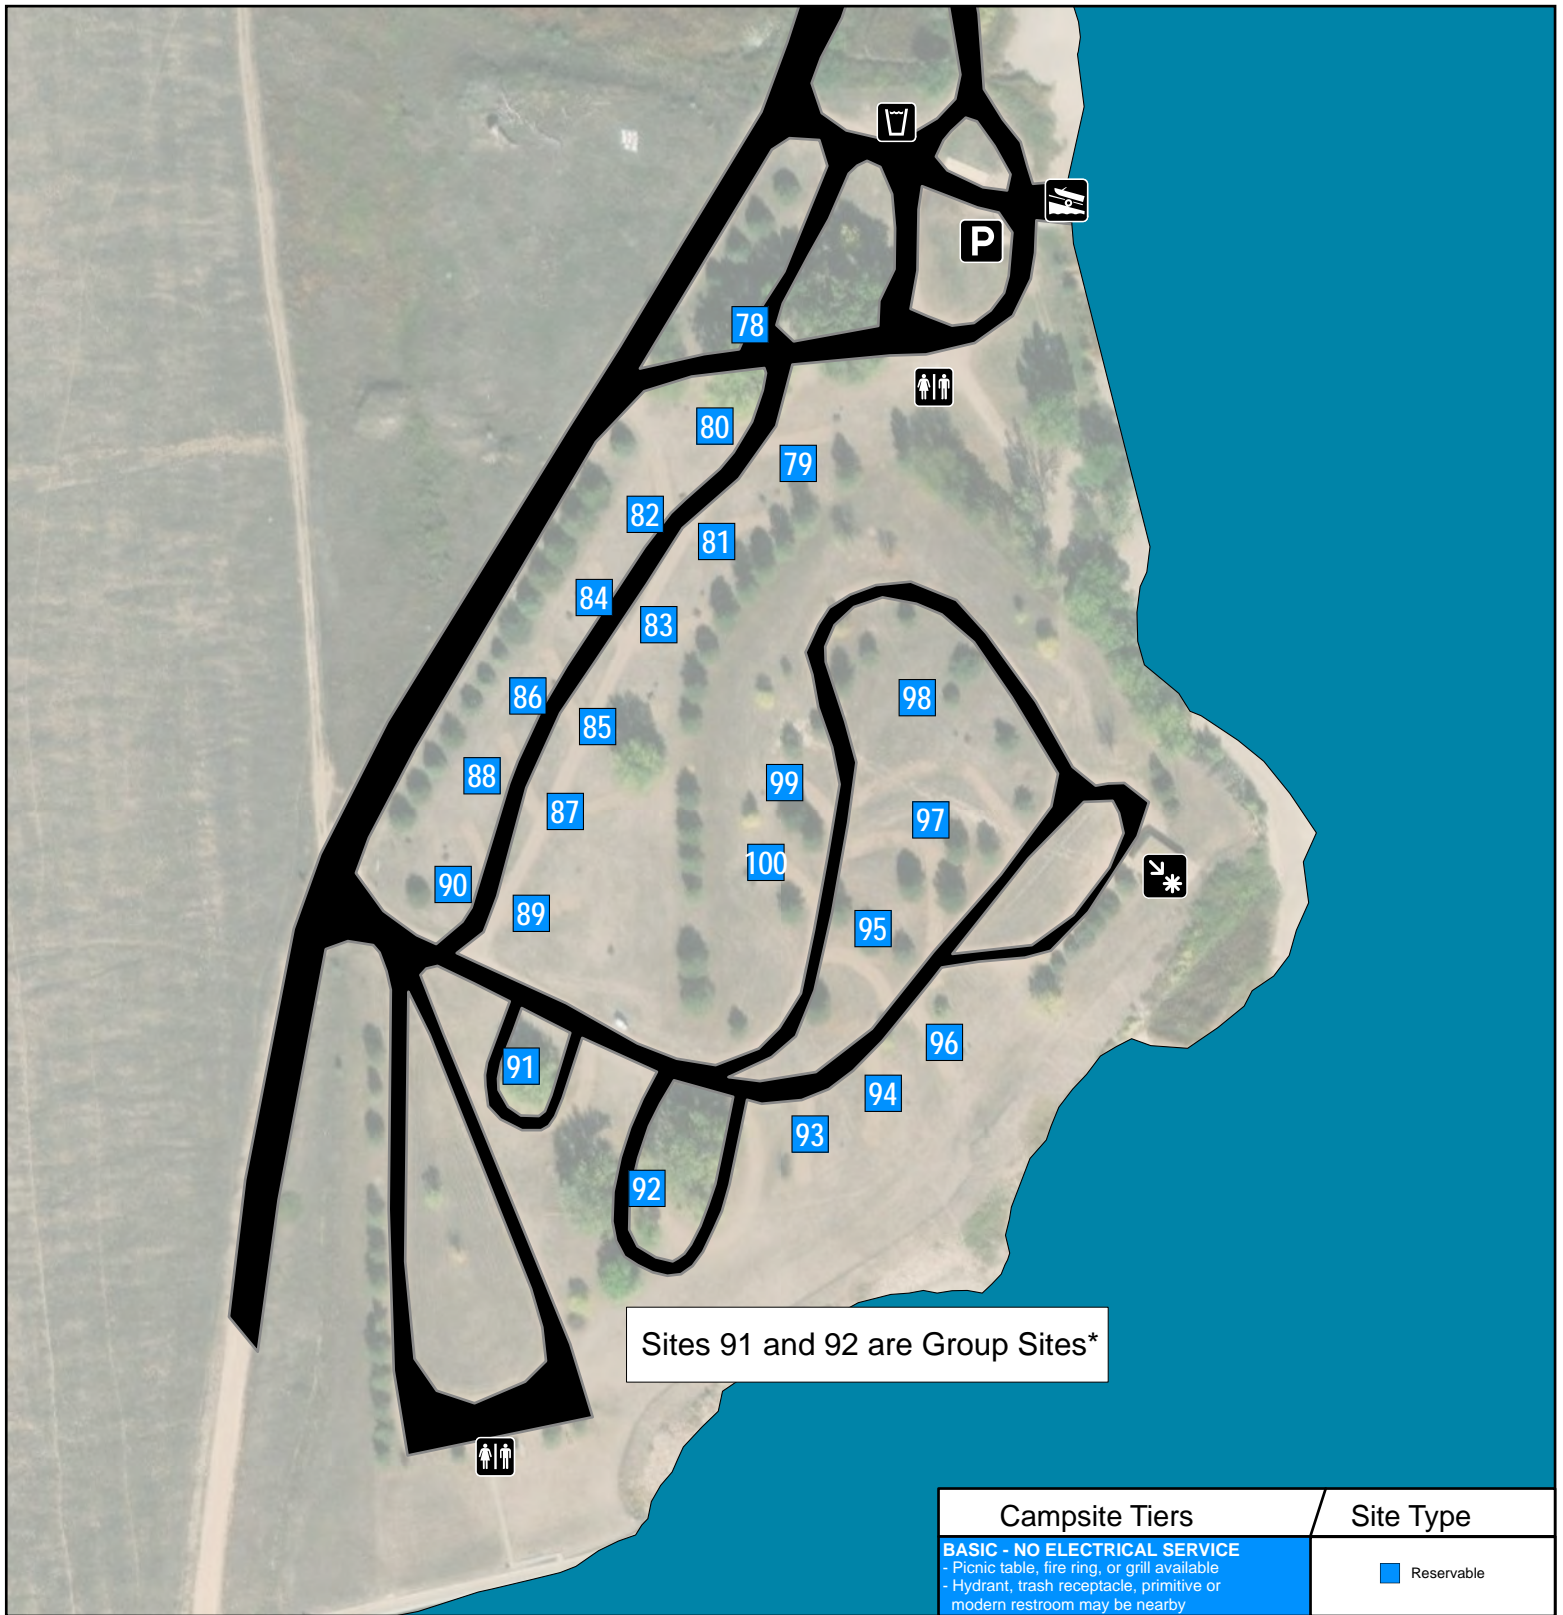

# Lake McConaughy State Recreation Area

## Lake Ogallala Campground Sites 78-100

- Boat Ramp
- Drinking Water
- Parking
- Point of Interest
- Restroom

\*Group Sites allow up to three campers and three tents OR six tents and hold a maximum of 24 people.