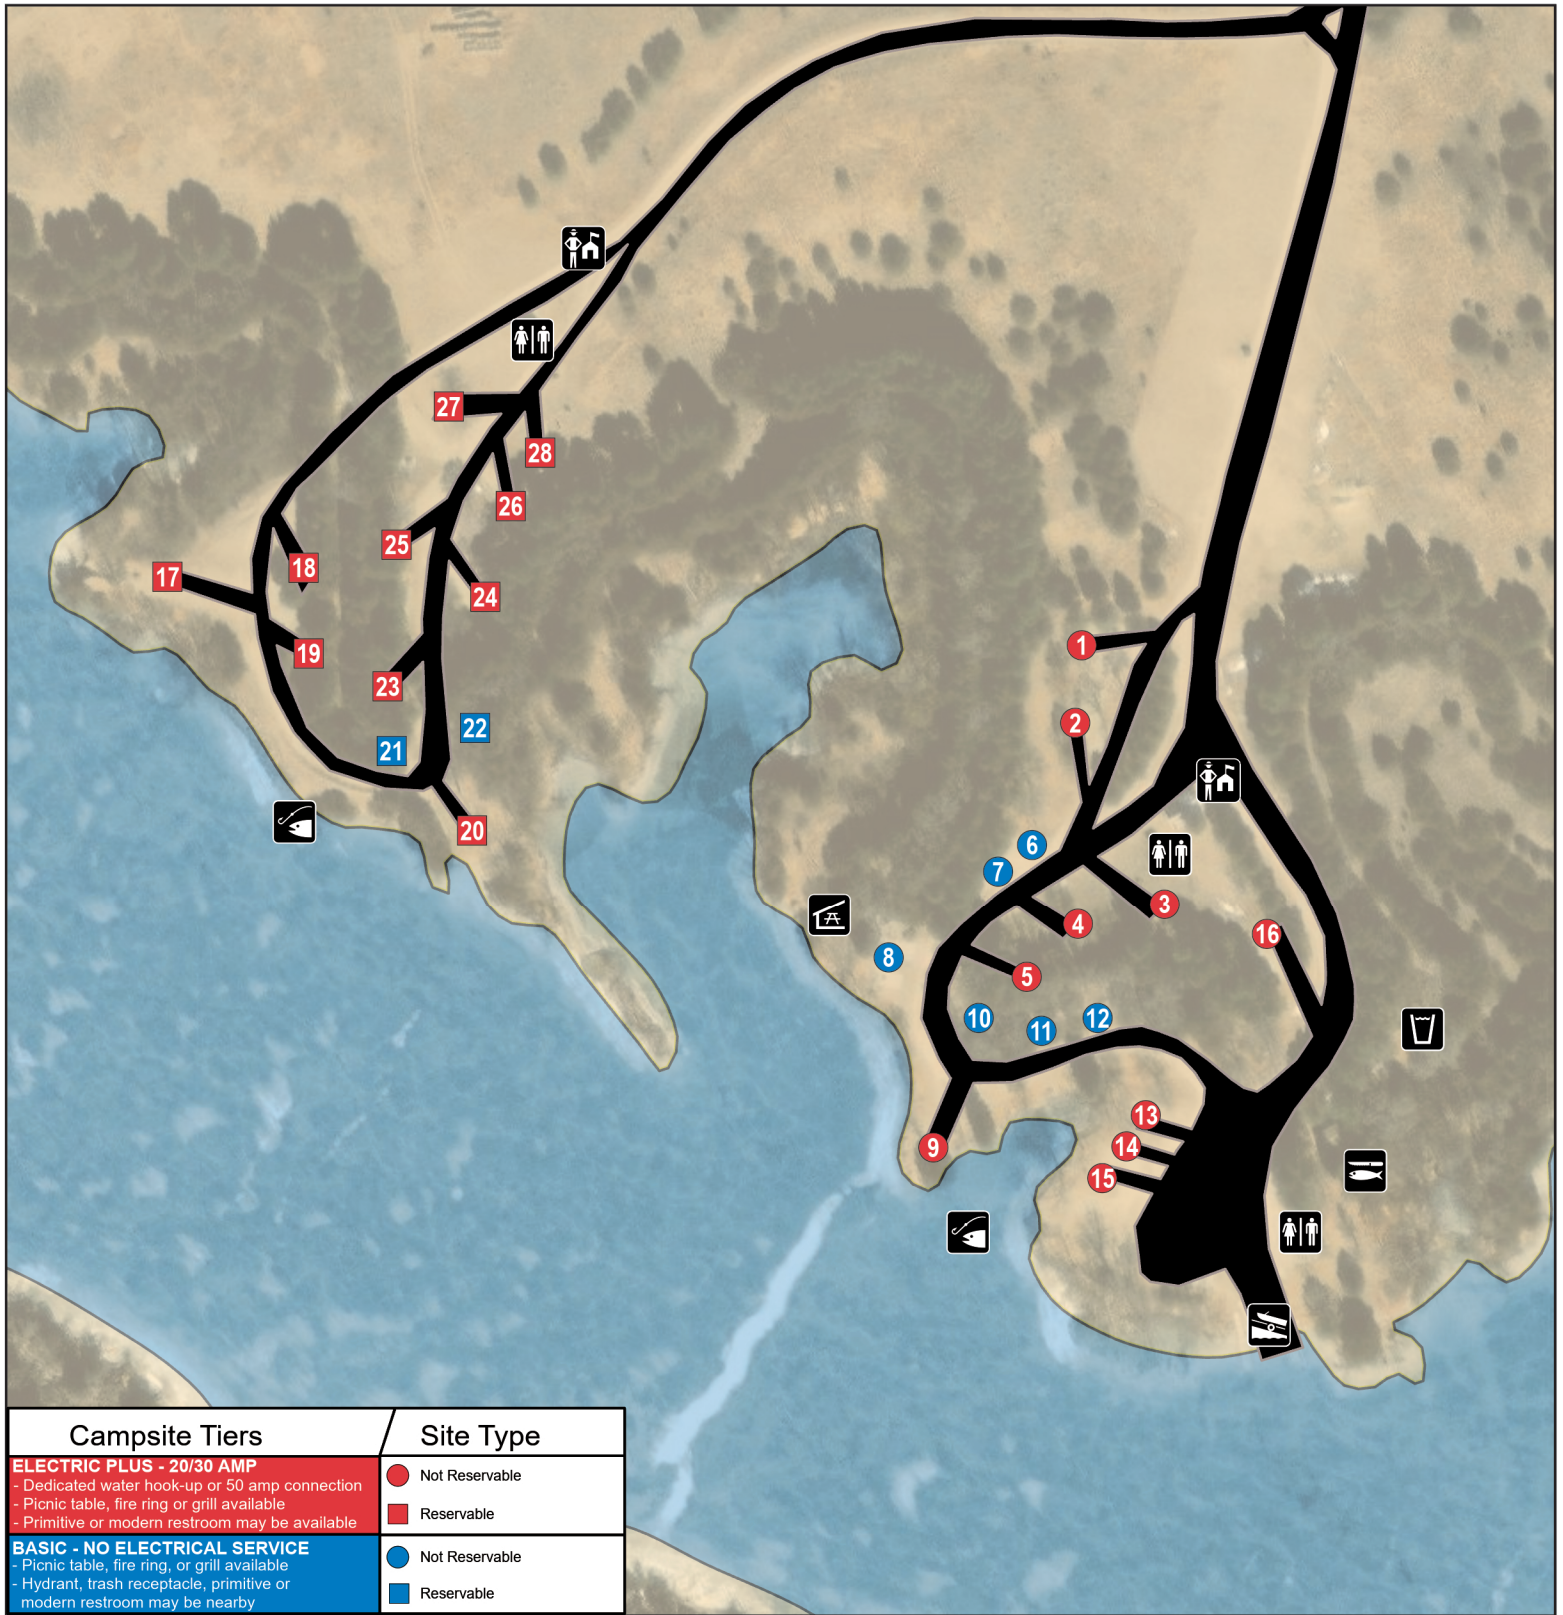

Merritt Reservoir State Recreation Area

Beed's Landing Campground

- Boat Ramp
- Camper Registration
- Drinking Water
- Fish Cleaning Station
- Fishing
- Picnic Shelter
- Restroom