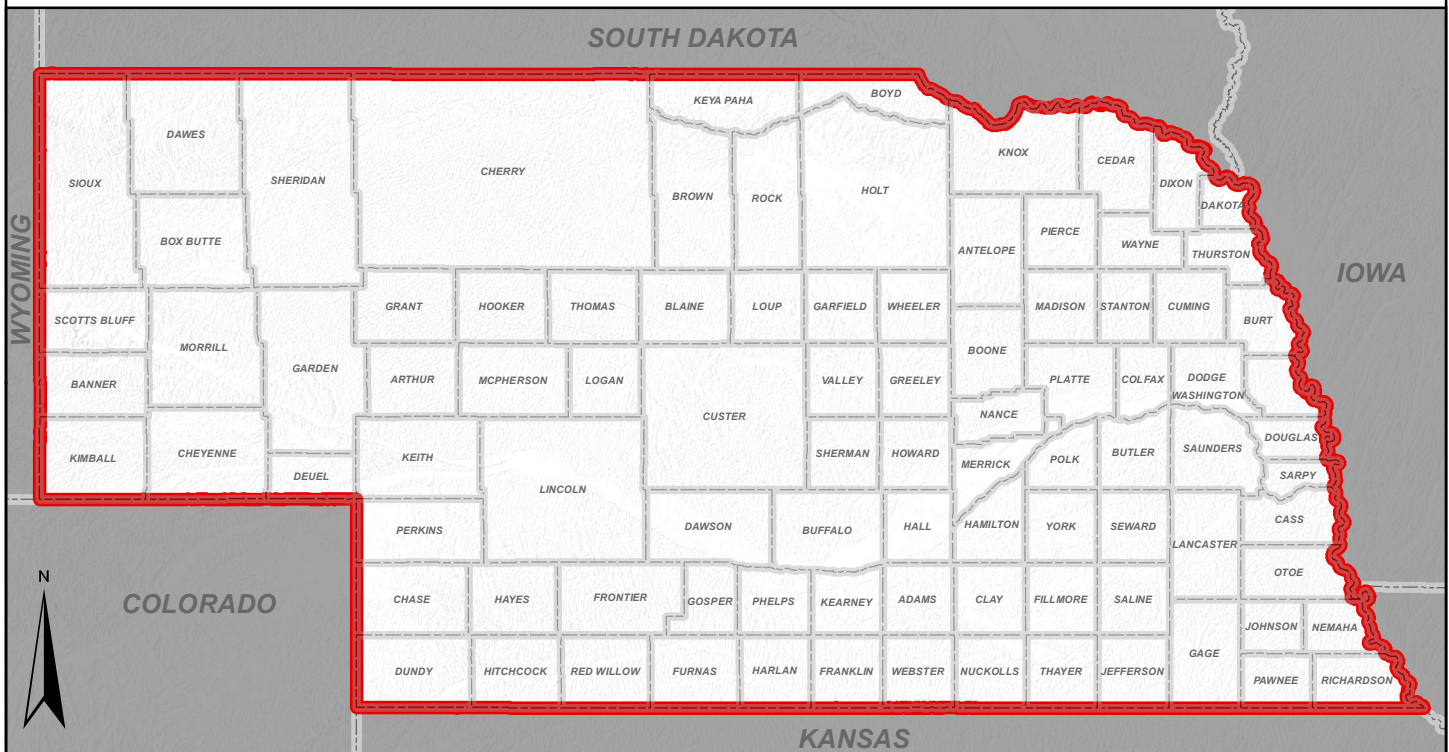

# 2024 Statewide Archery

## Antelope Permit Map and Special Regulations

- On the Bessey Division of the Nebraska National Forest, the limit shall be one antelope with horns longer than ears.
- See the Antelope Regulations and the Big Game Guide for additional hunting regulations. See the Public Access Atlas for regulations regarding public access areas.