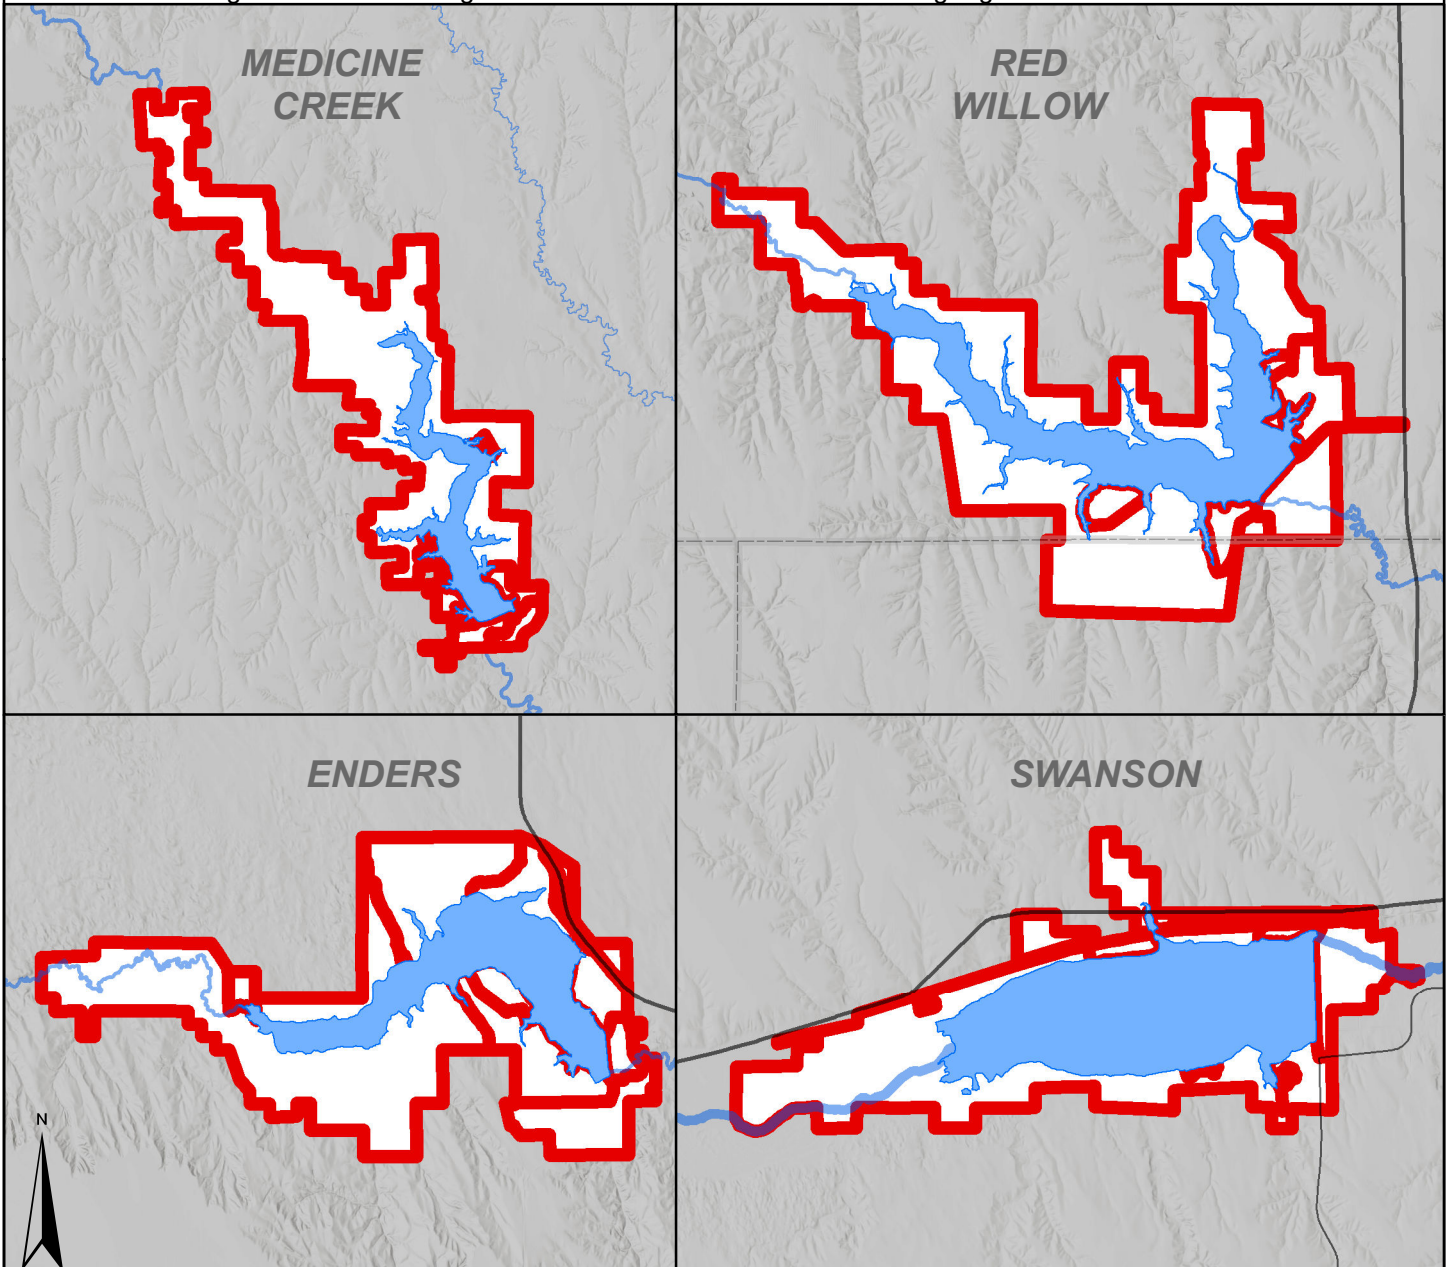

2024 Southwest Reservoirs AOSC

Deer Management Unit Map and Special Regulations

Bag Limit Exceptions:

- Harvest of antlerless mule deer is prohibited on lands open to public hunting; lands enrolled in the Open Fields and Waters program are exempt from this restriction.
- See Deer Regulations and the Big Game Guide for additional deer hunting regulations.

Area open:

AO SCA Southwest Reservoirs: entire areas open to hunting on Medicine Creek SRA/WMA, Red Willow SRA/WMA, Swanson SRA/WMA and the Enders SRA/WMA. Some operational areas may be closed to hunting within each SRA/WMA. Refer to those specific areas for rules.