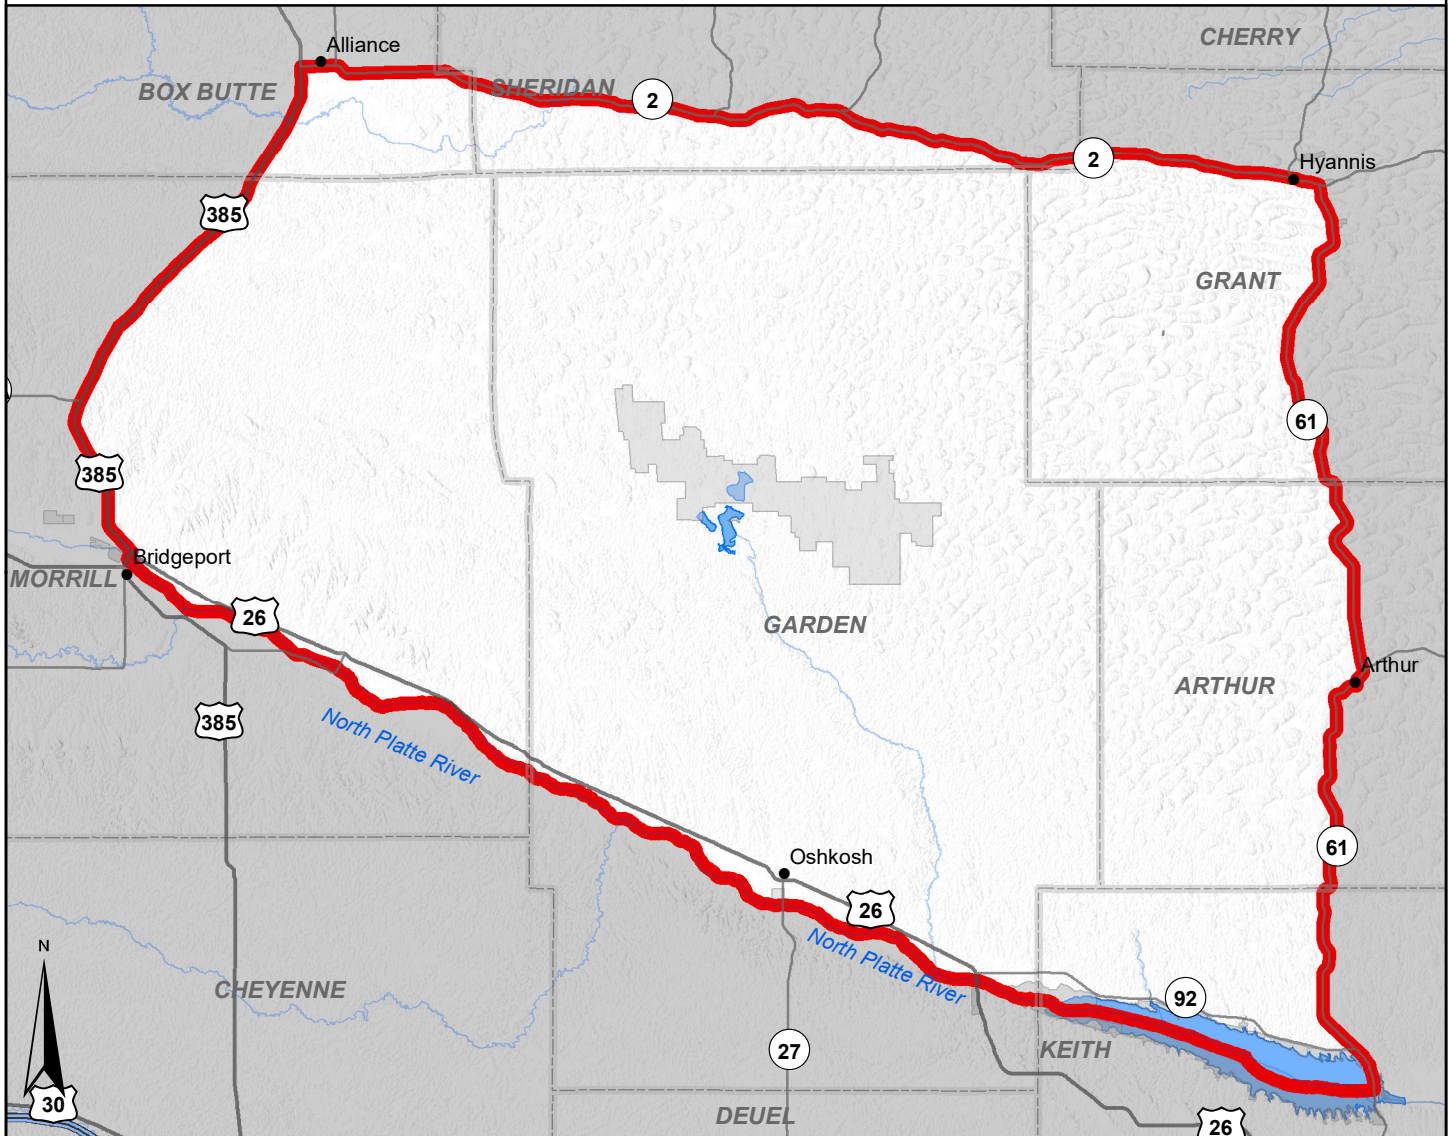

Area open:

Garden and Garden Late - Those parts of Arthur, Box Butte, Garden, Grant, Keith, Morrill, and Sheridan counties south of NE Hwy. 2, west of NE Hwy. 61, north of Lake McConaughy and the North Platte River, and east of U.S. Hwy. 385.