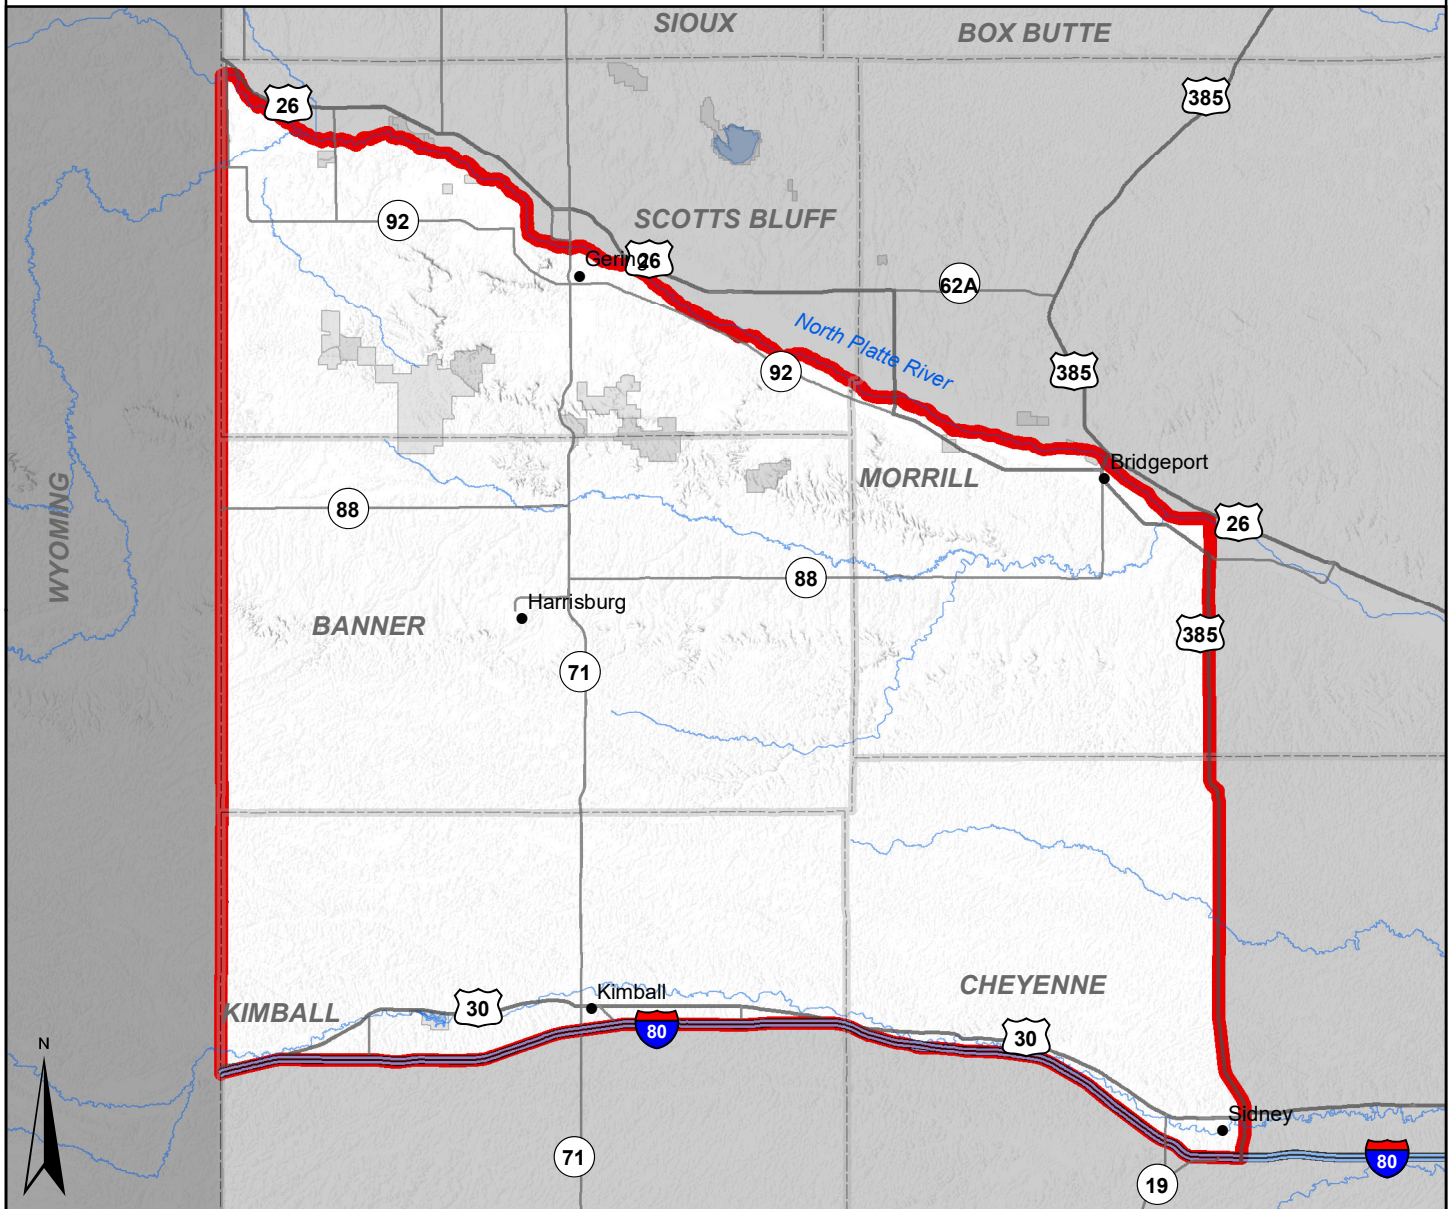

# 2024 Banner North

## Pronghorn Management Unit Map and Special Regulations

See the Pronghorn Regulations and the Big Game Guide for additional hunting regulations.  
See the Public Access Atlas for regulations regarding public access areas.

### **Area open:**

Banner North and Banner North Late - Banner County and those parts of Cheyenne, Kimball, Morrill, and Scotts Bluff counties west of NE Hwy. 19 and U.S. Hwy. 385, south of the North Platte River, and north of I-80.