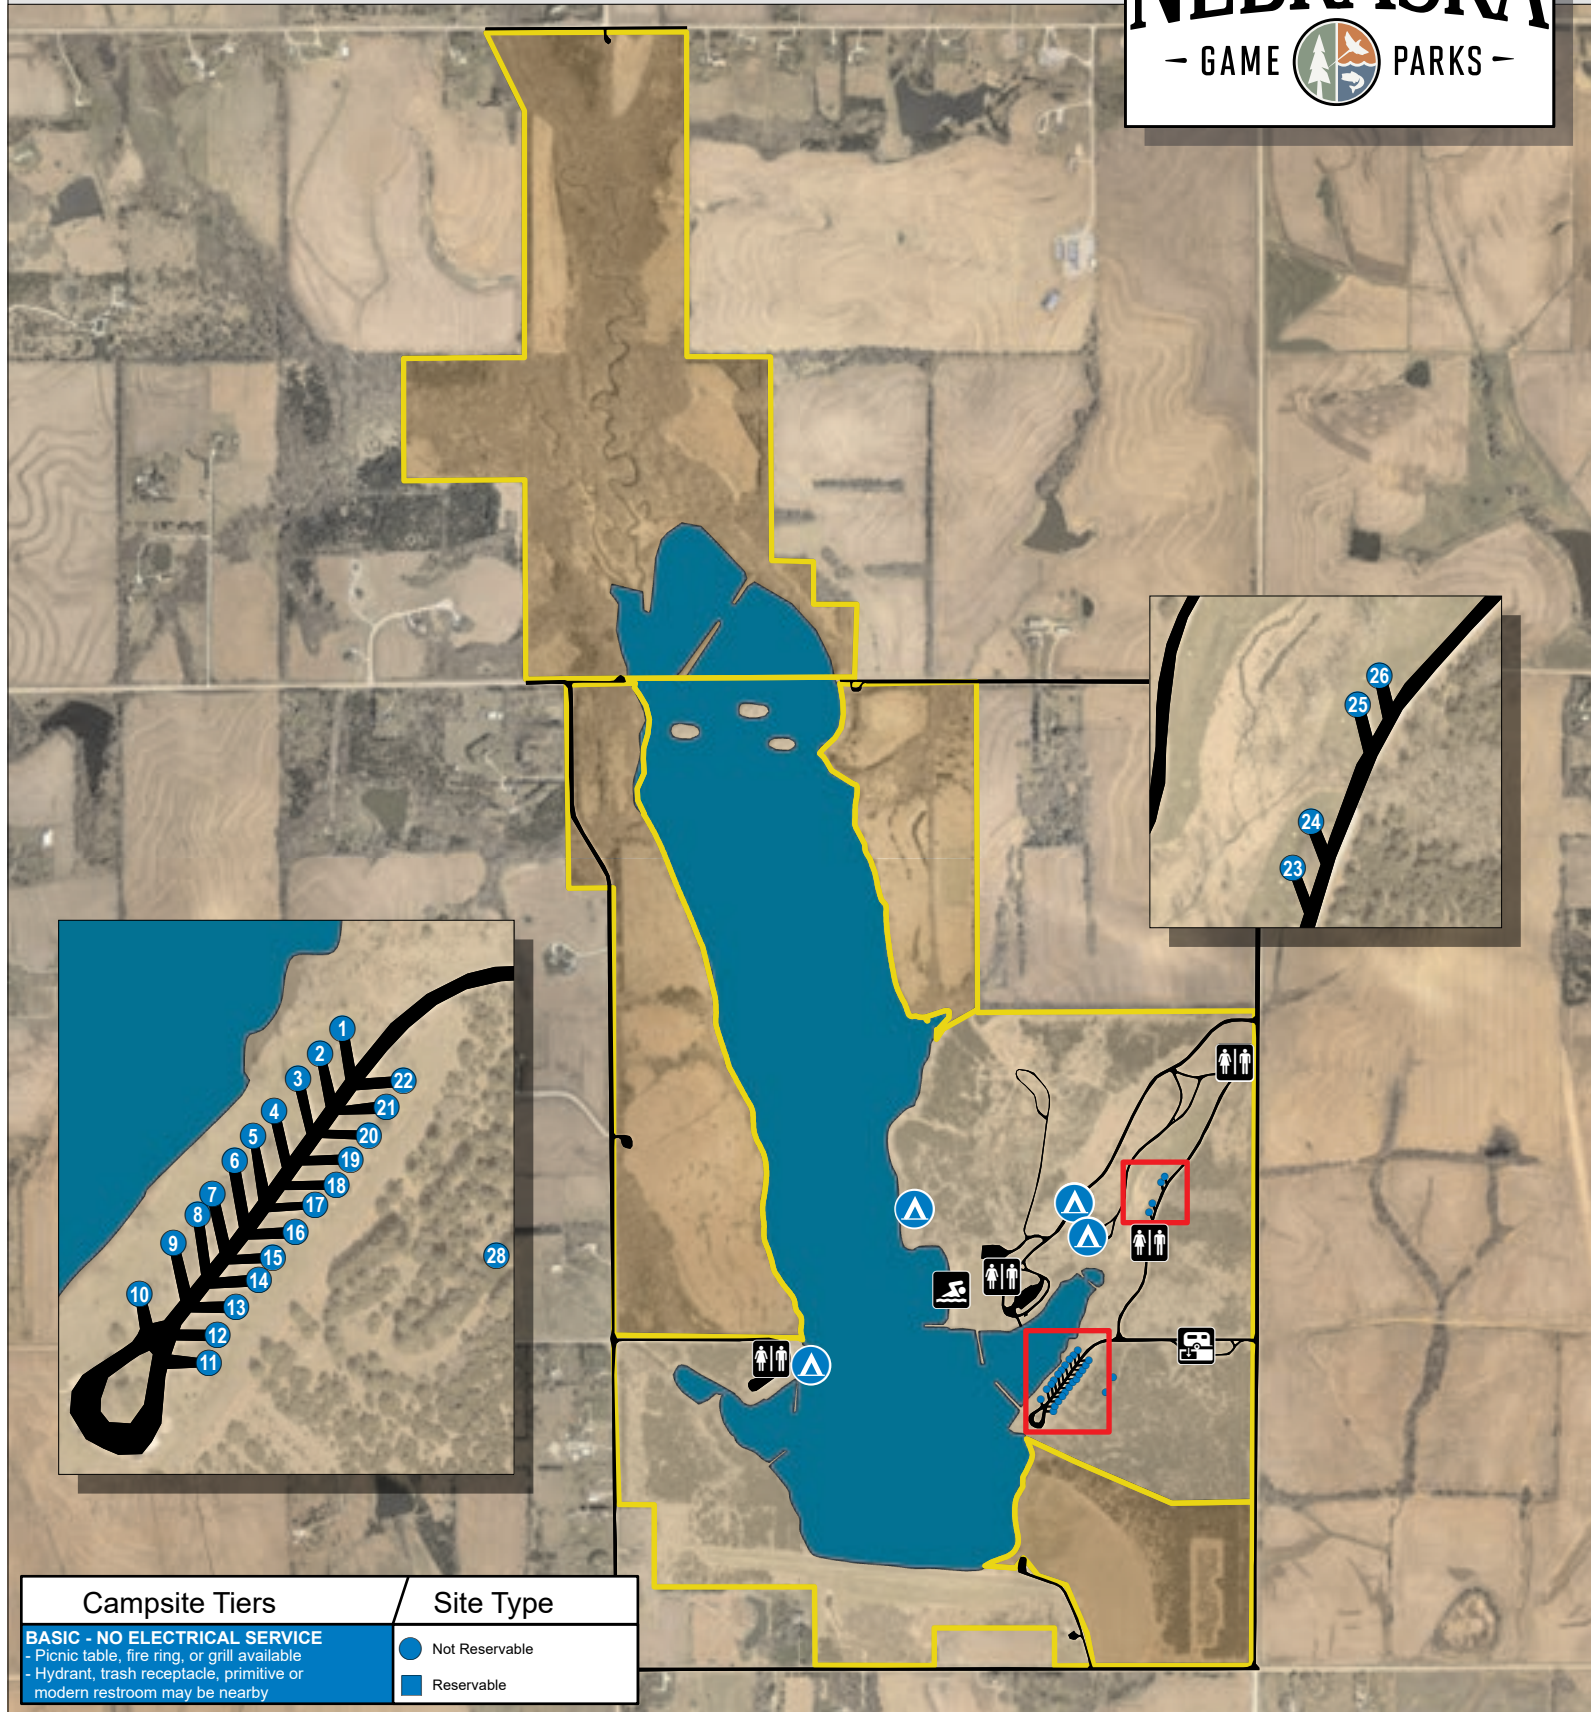

Wagon Train SRA

Campsite Tiers	Site Type
BASIC - NO ELECTRICAL SERVICE - Picnic table, fire ring, or grill available - Hydrant, trash receptacle, primitive or modern restroom may be nearby	Not Reservable Reservable

- Dump Station
- Restroom
- Swimming
- Basic Nonreservable Tent Camping
- Wagon Train SRA
- Wagon Train WMA