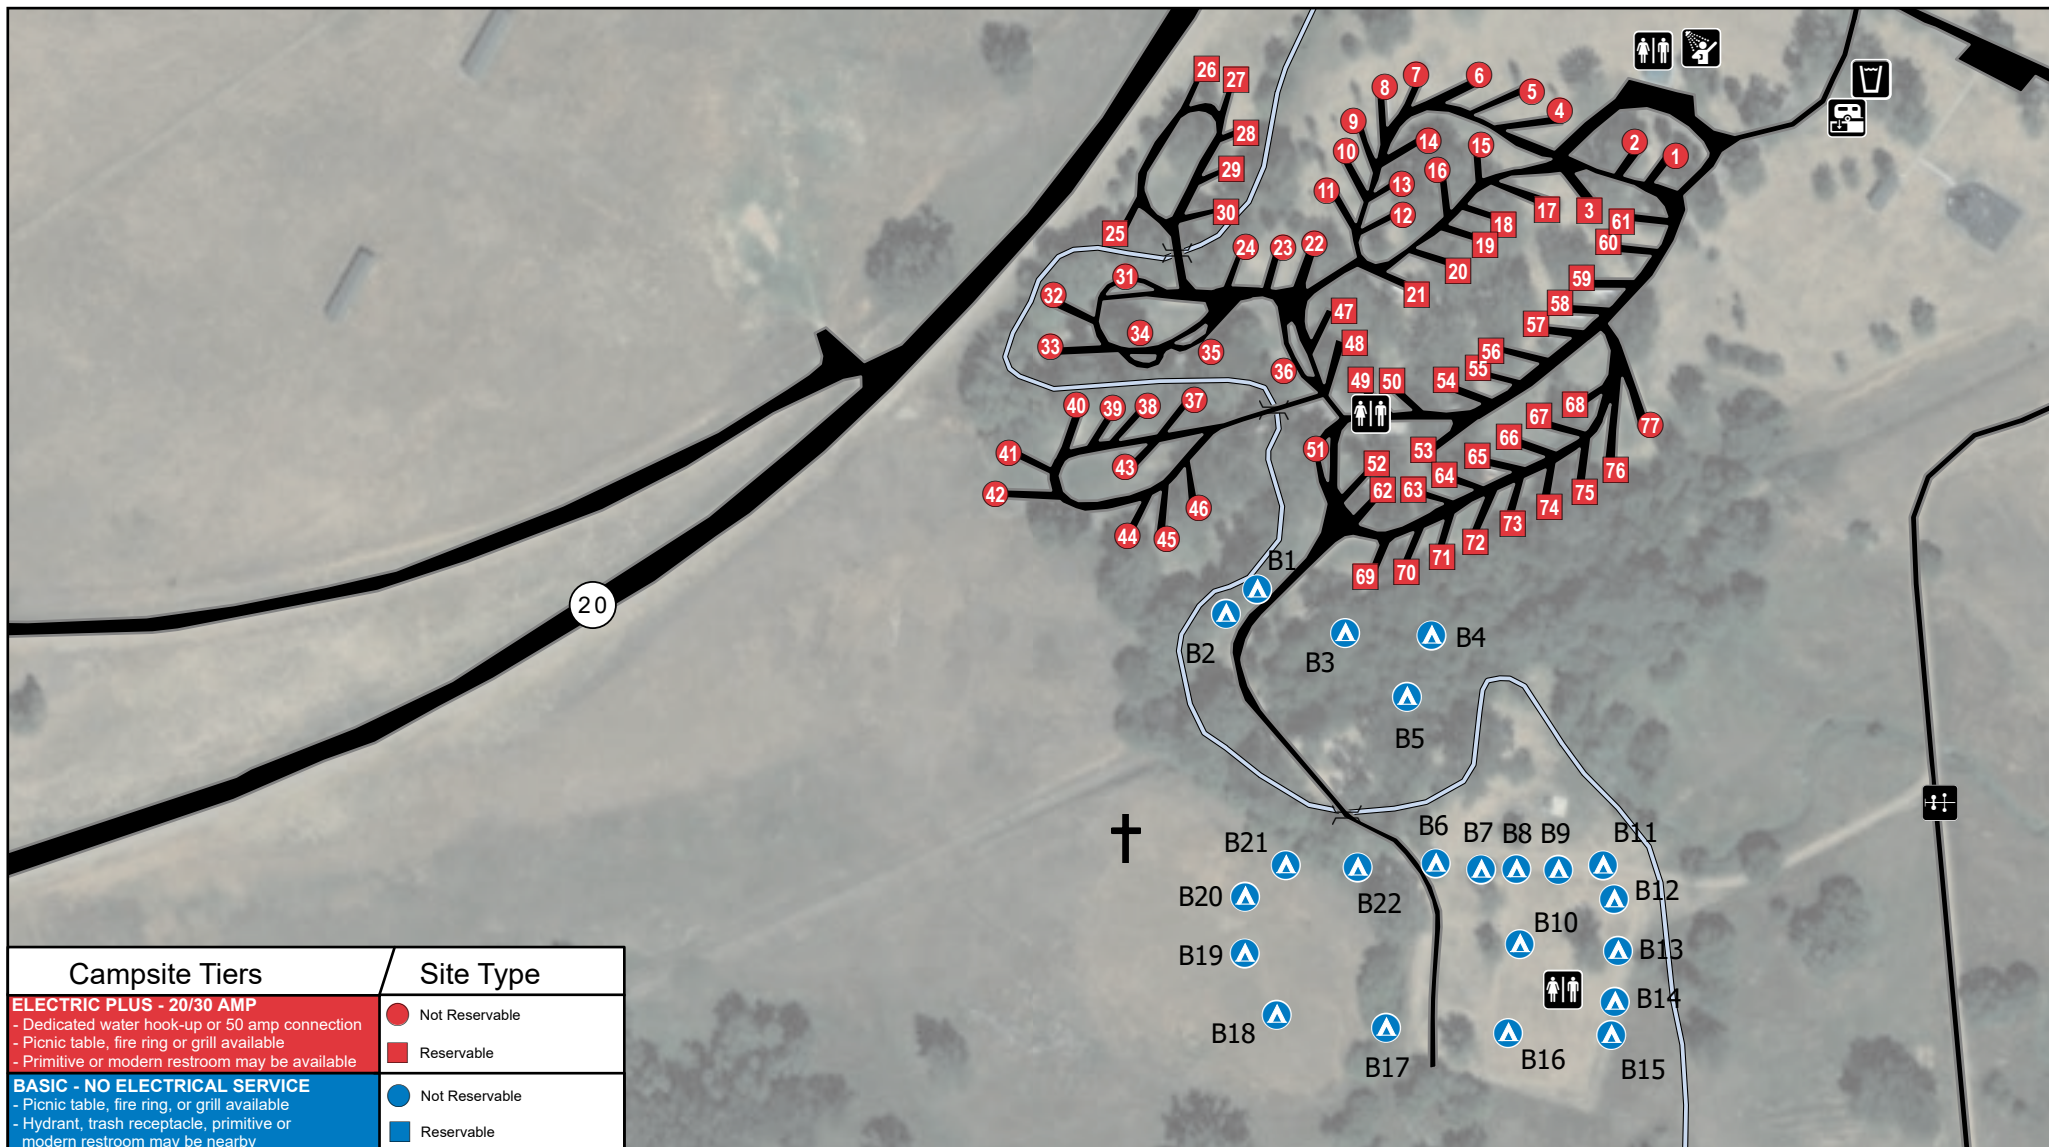

# Fort Robinson State Park

## Soldier Creek Campground

Campsite Tiers	Site Type
<b>ELECTRIC PLUS - 20/30 AMP</b> - Dedicated water hook-up or 50 amp connection - Picnic table, fire ring or grill available - Primitive or modern restroom may be available	● Not Reservable ■ Reservable
<b>BASIC - NO ELECTRICAL SERVICE</b> - Picnic table, fire ring, or grill available - Hydrant, trash receptacle, primitive or modern restroom may be nearby	● Not Reservable ▲ Reservable

- Bridge
- Cemetery
- Drinking Water
- Dump Station
- Gate
- Restroom
- Shower
- Basic Nonreservable Tent Camping