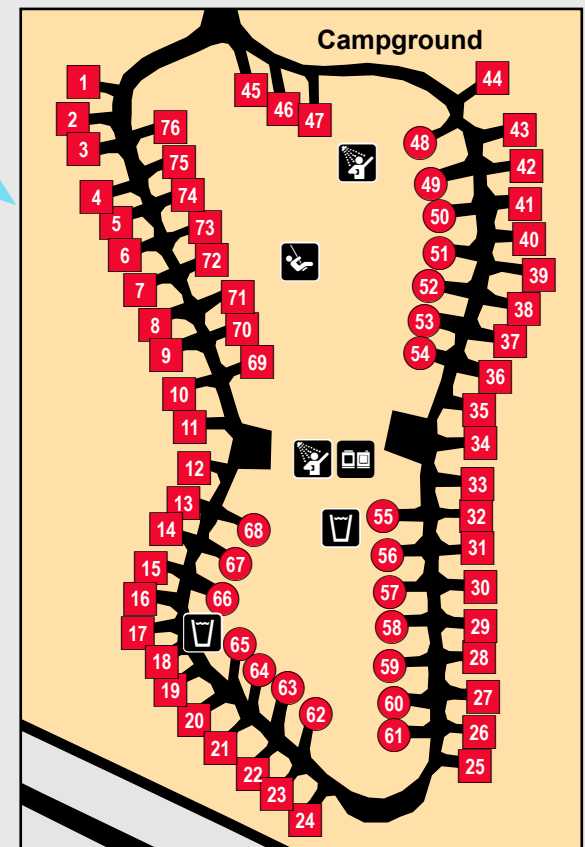

Missouri River Backwaters

Adirondack Shelter	Park Office	Restroom
Shower House/Modern Restroom	Laundry	Swimming Pool
Boy Scout Camp	Park Information	Telephone
Basic Tent Camping	Picnic Shelter	Trailer Dump Station
Drinking Water	Playground	Wi-Fi
Fishing	Point of Interest	Hiking Trail
Horse Riding - Park Activity Only	RV Campground	Equestrian Trail - Park Activity Only
		NGPC Property Areas

Campsite Tiers	Site Type
FULL HOOKUP - 20/30/50 AMP - Water and sewer hook-ups - Picnic table, fire ring, or grill available - Modern restroom may be available	Not Reservable Reservable
ELECTRIC PLUS - 20/30 AMP - Dedicated water hook-up or 50 amp connection - Picnic table, fire ring or grill available - Primitive or modern restroom may be available	Not Reservable Reservable
BASIC - NO ELECTRICAL SERVICE - Picnic table, fire ring, or grill available - Hydrant, trash receptacle, primitive or modern restroom may be nearby	Not Reservable Reservable