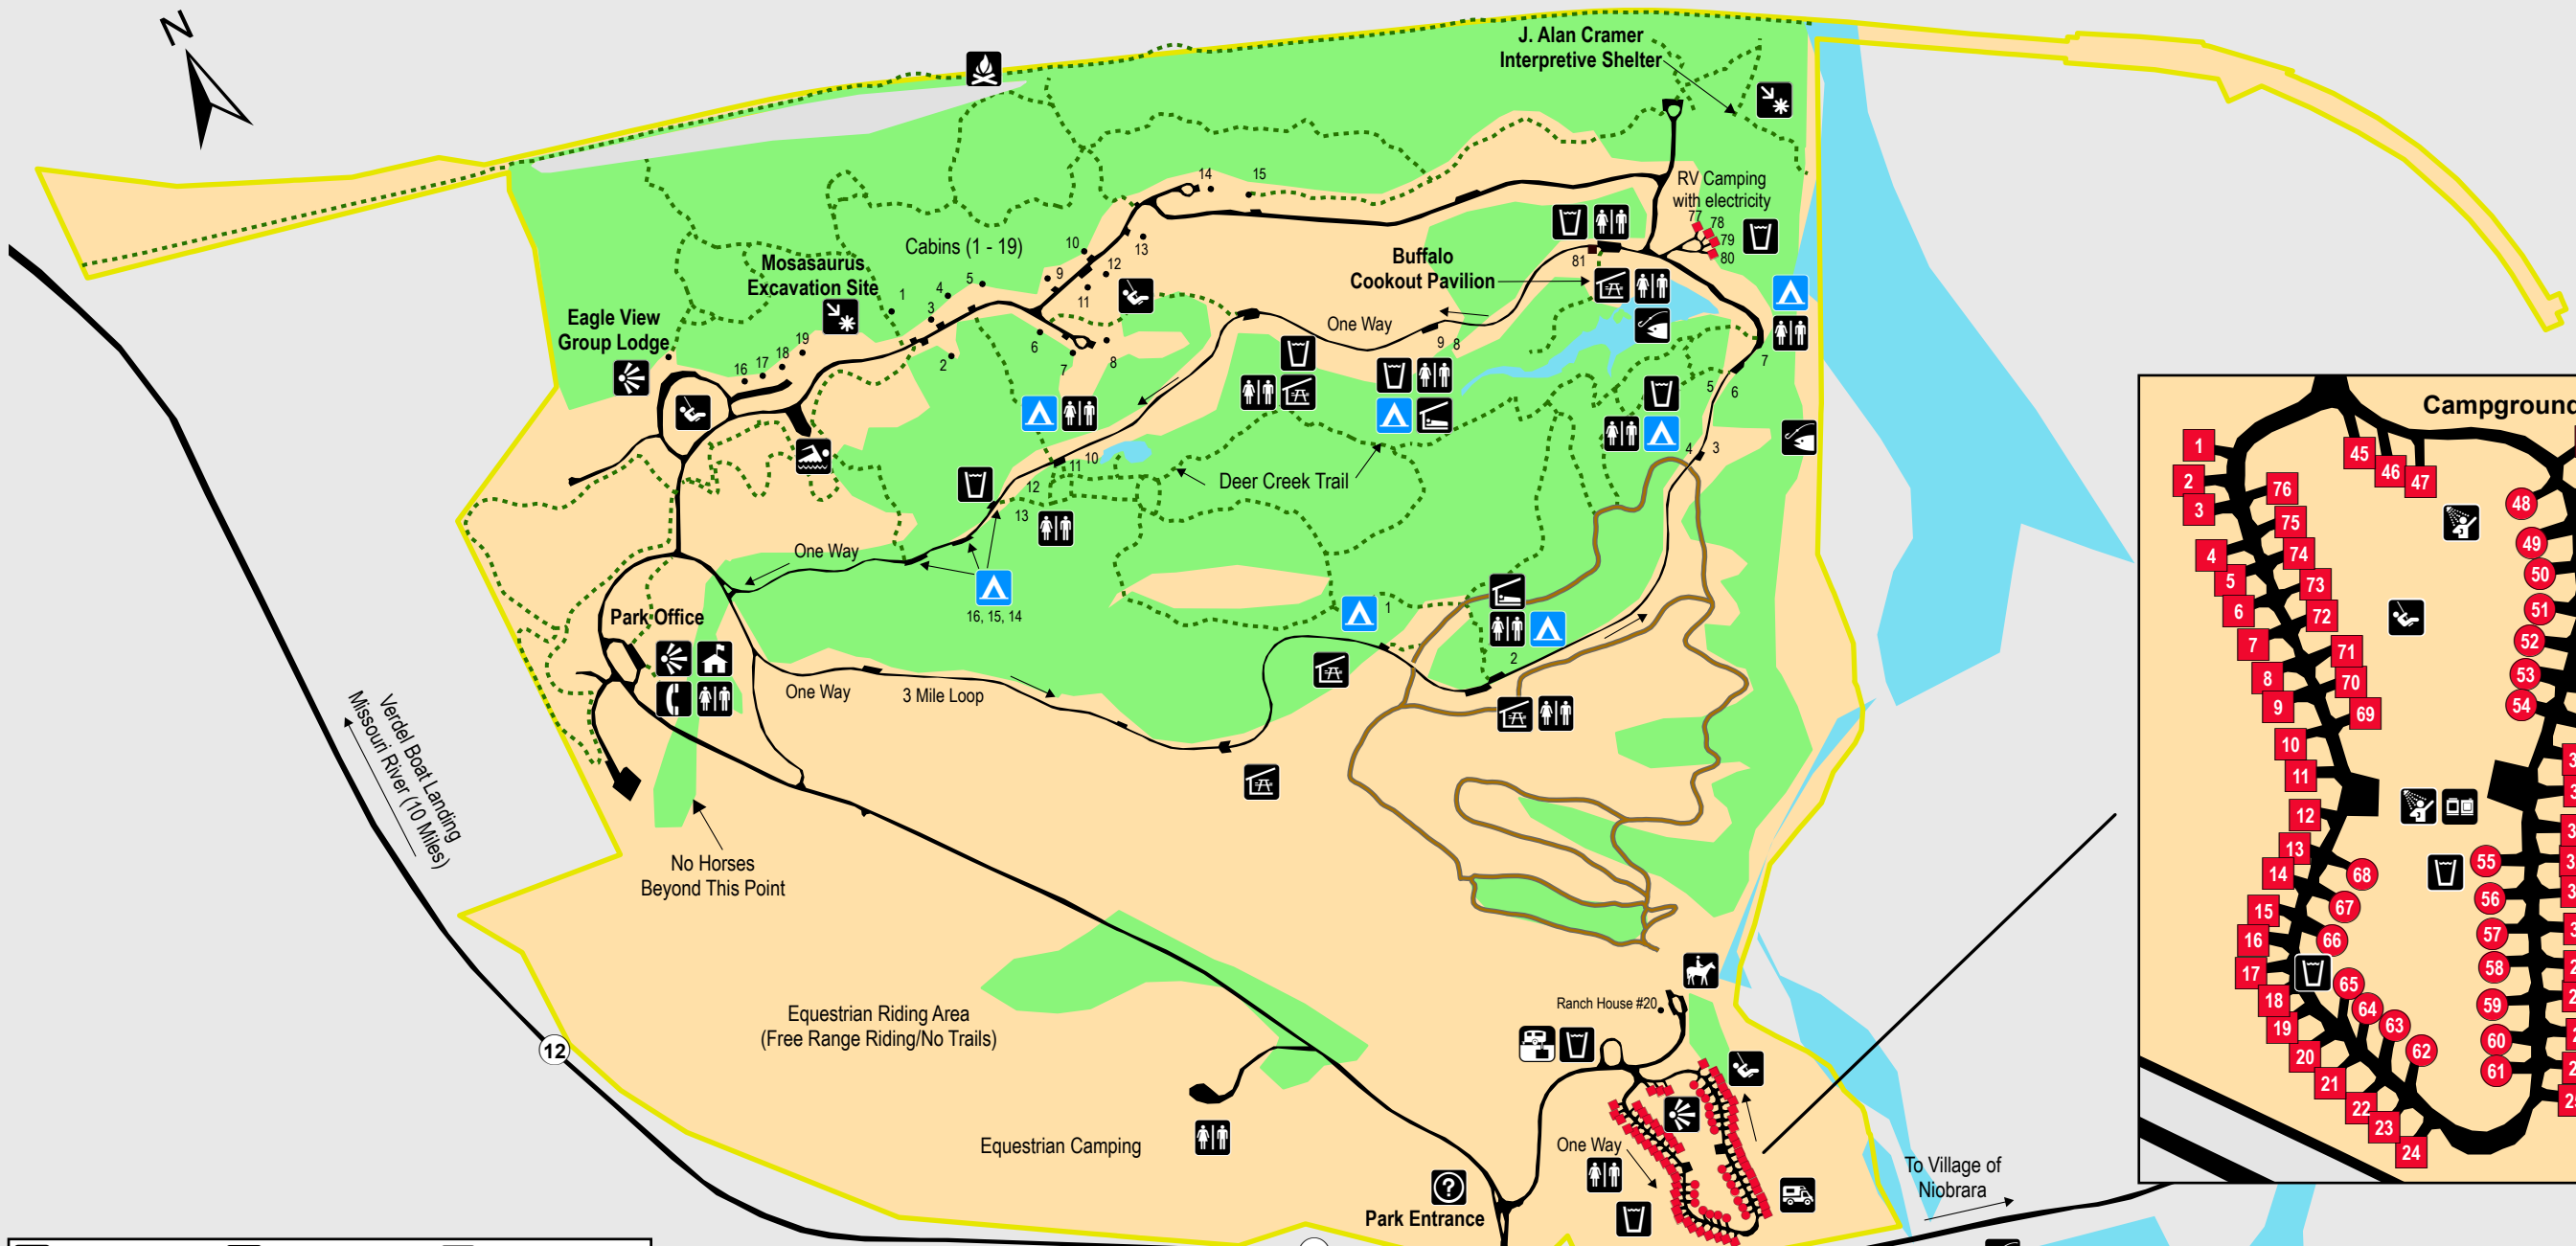

Missouri River Backwaters

Adirondack Shelter	Park Office	Restroom
Shower House/Modern Restroom	Laundry	Swimming Pool
Boy Scout Camp	Park Information	Telephone
Basic Tent Camping	Picnic Shelter	Trailer Dump Station
Drinking Water	Playground	Wi-Fi
Fishing	Point of Interest	Hiking Trail
Horse Riding - Park Activity Only	RV Campground	Equestrian Trail - Park Activity Only
		NGPC Property Areas

Campsite Tiers	Site Type
FULL HOOKUP - 20/30/50 AMP - Water and sewer hook-ups - Picnic table, fire ring, or grill available - Modern restroom may be available	Not Reservable Reservable
ELECTRIC PLUS - 20/30 AMP - Dedicated water hook-up or 50 amp connection - Picnic table, fire ring or grill available - Primitive or modern restroom may be available	Not Reservable Reservable
BASIC - NO ELECTRICAL SERVICE - Picnic table, fire ring, or grill available - Hydrant, trash receptacle, primitive or modern restroom may be nearby	Not Reservable Reservable