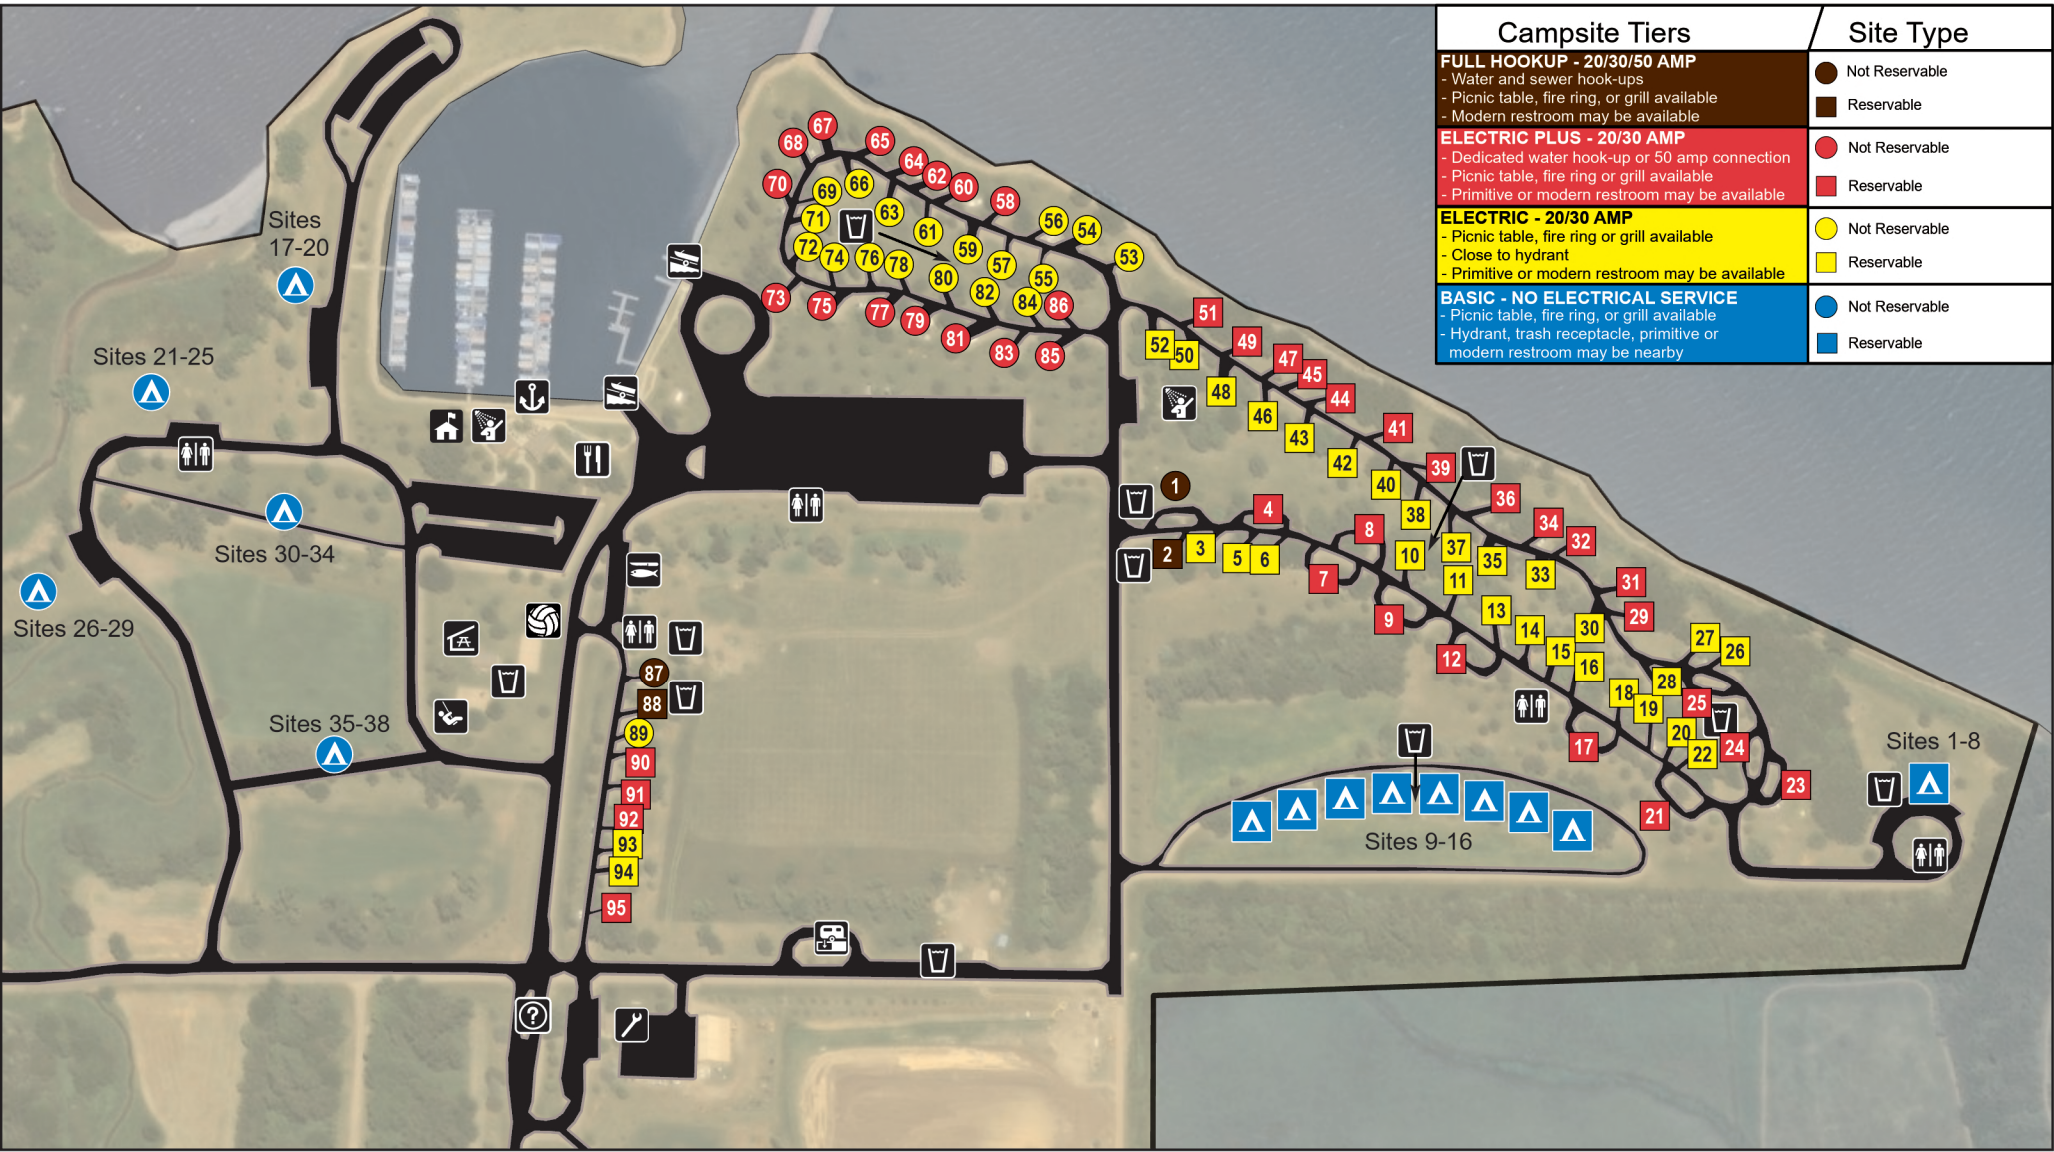

Lewis and Clark Lake SRA

Weigand

Campsite Tiers	Site Type
FULL HOOKUP - 20/30/50 AMP - Water and sewer hook-ups - Picnic table, fire ring, or grill available - Modern restroom may be available	● Not Reservable ■ Reservable
ELECTRIC PLUS - 20/30 AMP - Dedicated water hook-up or 50 amp connection - Picnic table, fire ring or grill available - Primitive or modern restroom may be available	● Not Reservable ■ Reservable
ELECTRIC - 20/30 AMP - Picnic table, fire ring or grill available - Close to hydrant - Primitive or modern restroom may be available	● Not Reservable ■ Reservable
BASIC - NO ELECTRICAL SERVICE - Picnic table, fire ring, or grill available - Hydrant, trash receptacle, primitive or modern restroom may be nearby	● Not Reservable ■ Reservable

- Boat Ramp
- Drinking Water
- Shower
- Dump Station
- Marina
- Volleyball
- Fish Cleaning Station
- Office
- Non Reservable Tent Camping
- Picnic Shelter
- Reservable Tent Camping
- Food Service
- Playground
- Restroom
- Information