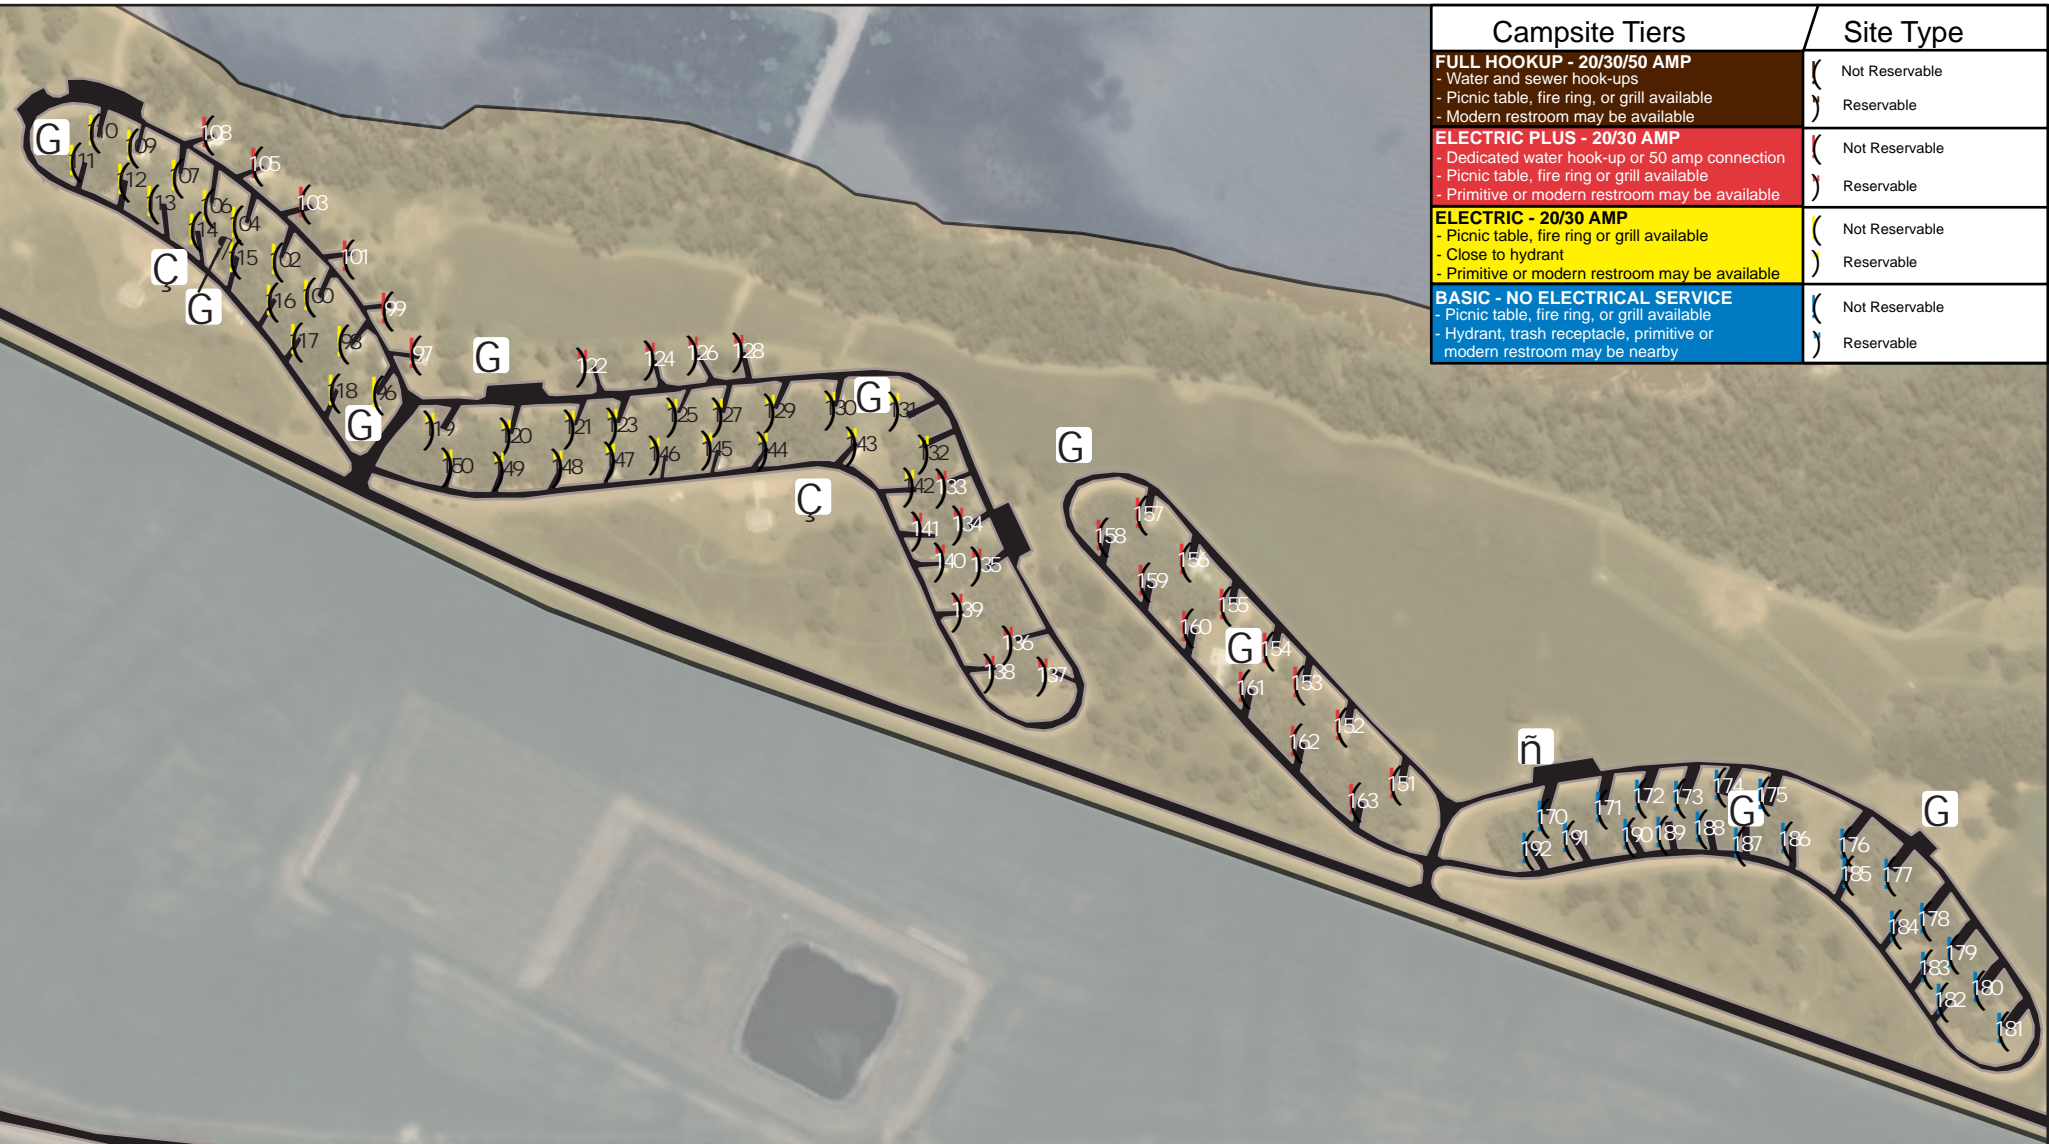

| Campsite Tiers | Site Type |
|---|------------------------------------|
| FULL HOOKUP - 20/30/50 AMP - Water and sewer hook-ups - Picnic table, fire ring, or grill available - Modern restroom may be available | () Not Reservable) Reservable |
| ELECTRIC PLUS - 20/30 AMP - Dedicated water hook-up or 50 amp connection - Picnic table, fire ring or grill available - Primitive or modern restroom may be available | () Not Reservable) Reservable |
| ELECTRIC - 20/30 AMP - Picnic table, fire ring or grill available - Close to hydrant - Primitive or modern restroom may be available | () Not Reservable) Reservable |
| BASIC - NO ELECTRICAL SERVICE - Picnic table, fire ring, or grill available - Hydrant, trash receptacle, primitive or modern restroom may be nearby | () Not Reservable) Reservable |

- G Drinking Water
- ñ Restroom
- Ç Shower