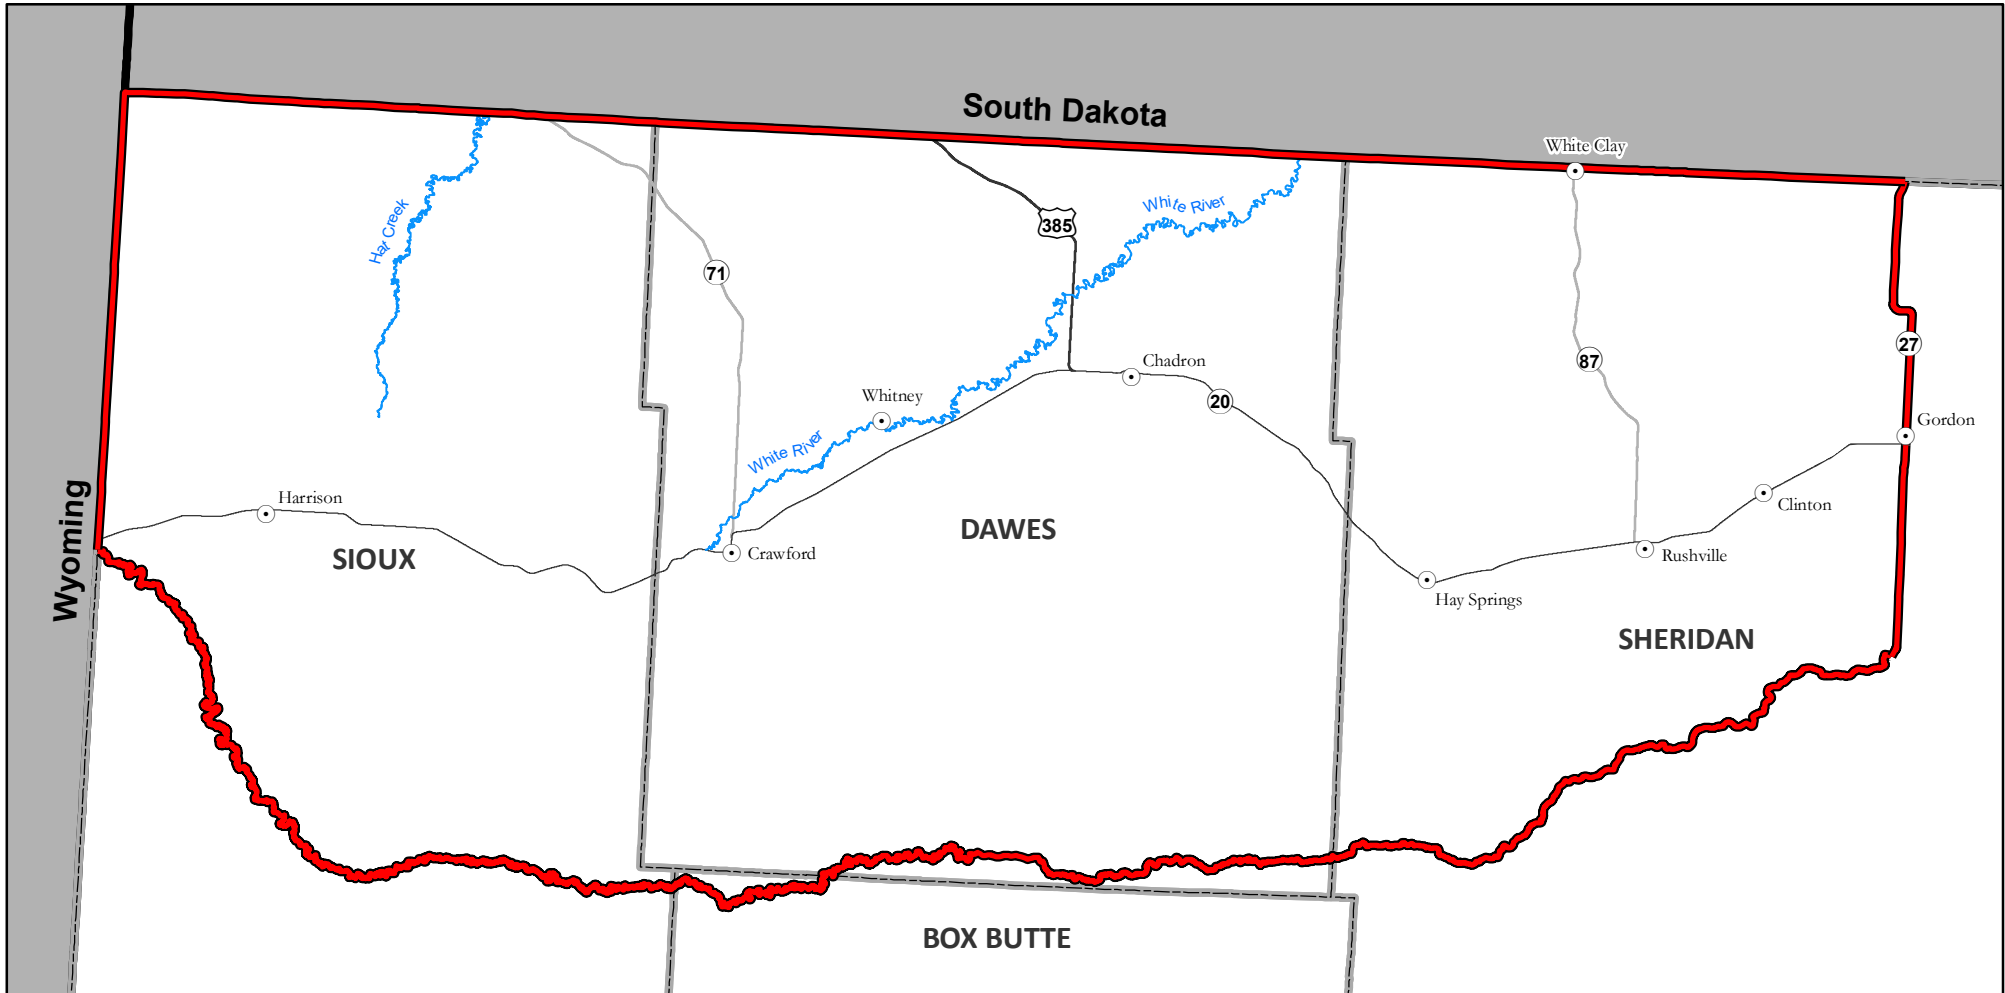

# 2024 Pine Ridge Mountain Lion Unit

## MANAGEMENT UNIT DESCRIPTION

**Pine Ridge Unit** Those parts of Box Butte, Dawes, Sheridan, and Sioux counties north of the Niobrara River and west of NE Hwy. 27.