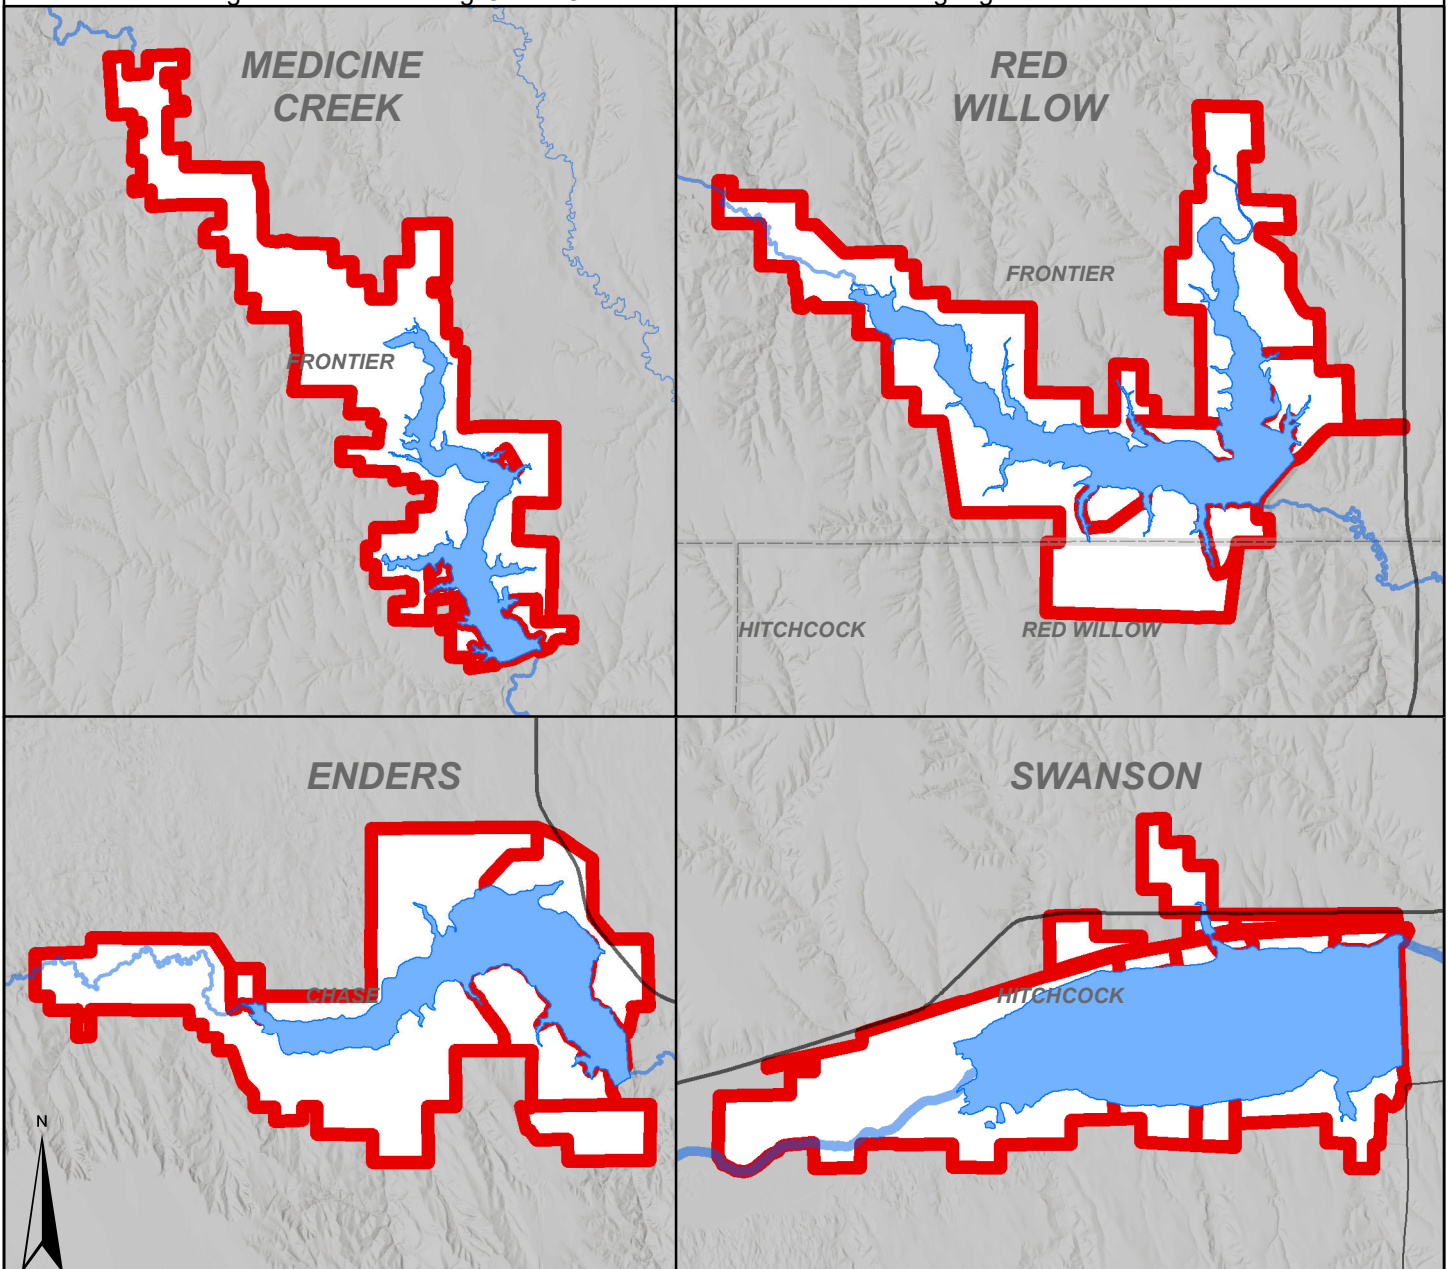

2023 Southwest Reservoirs AOSC

Deer Management Unit Map and Special Regulations

Bag Limit Exceptions:

- Harvest of antlerless mule deer is prohibited on lands open to public hunting; lands enrolled in the Open Fields and Waters program are exempt from this restriction.
- See Deer Regulations and the Big Game Guide for additional deer hunting regulations.

Area open:

AO SCA Southwest Reservoirs: entire areas open to hunting on Medicine Creek SRA/WMA, Red Willow SRA/WMA, Swanson SRA/WMA and the Enders SRA/WMA.