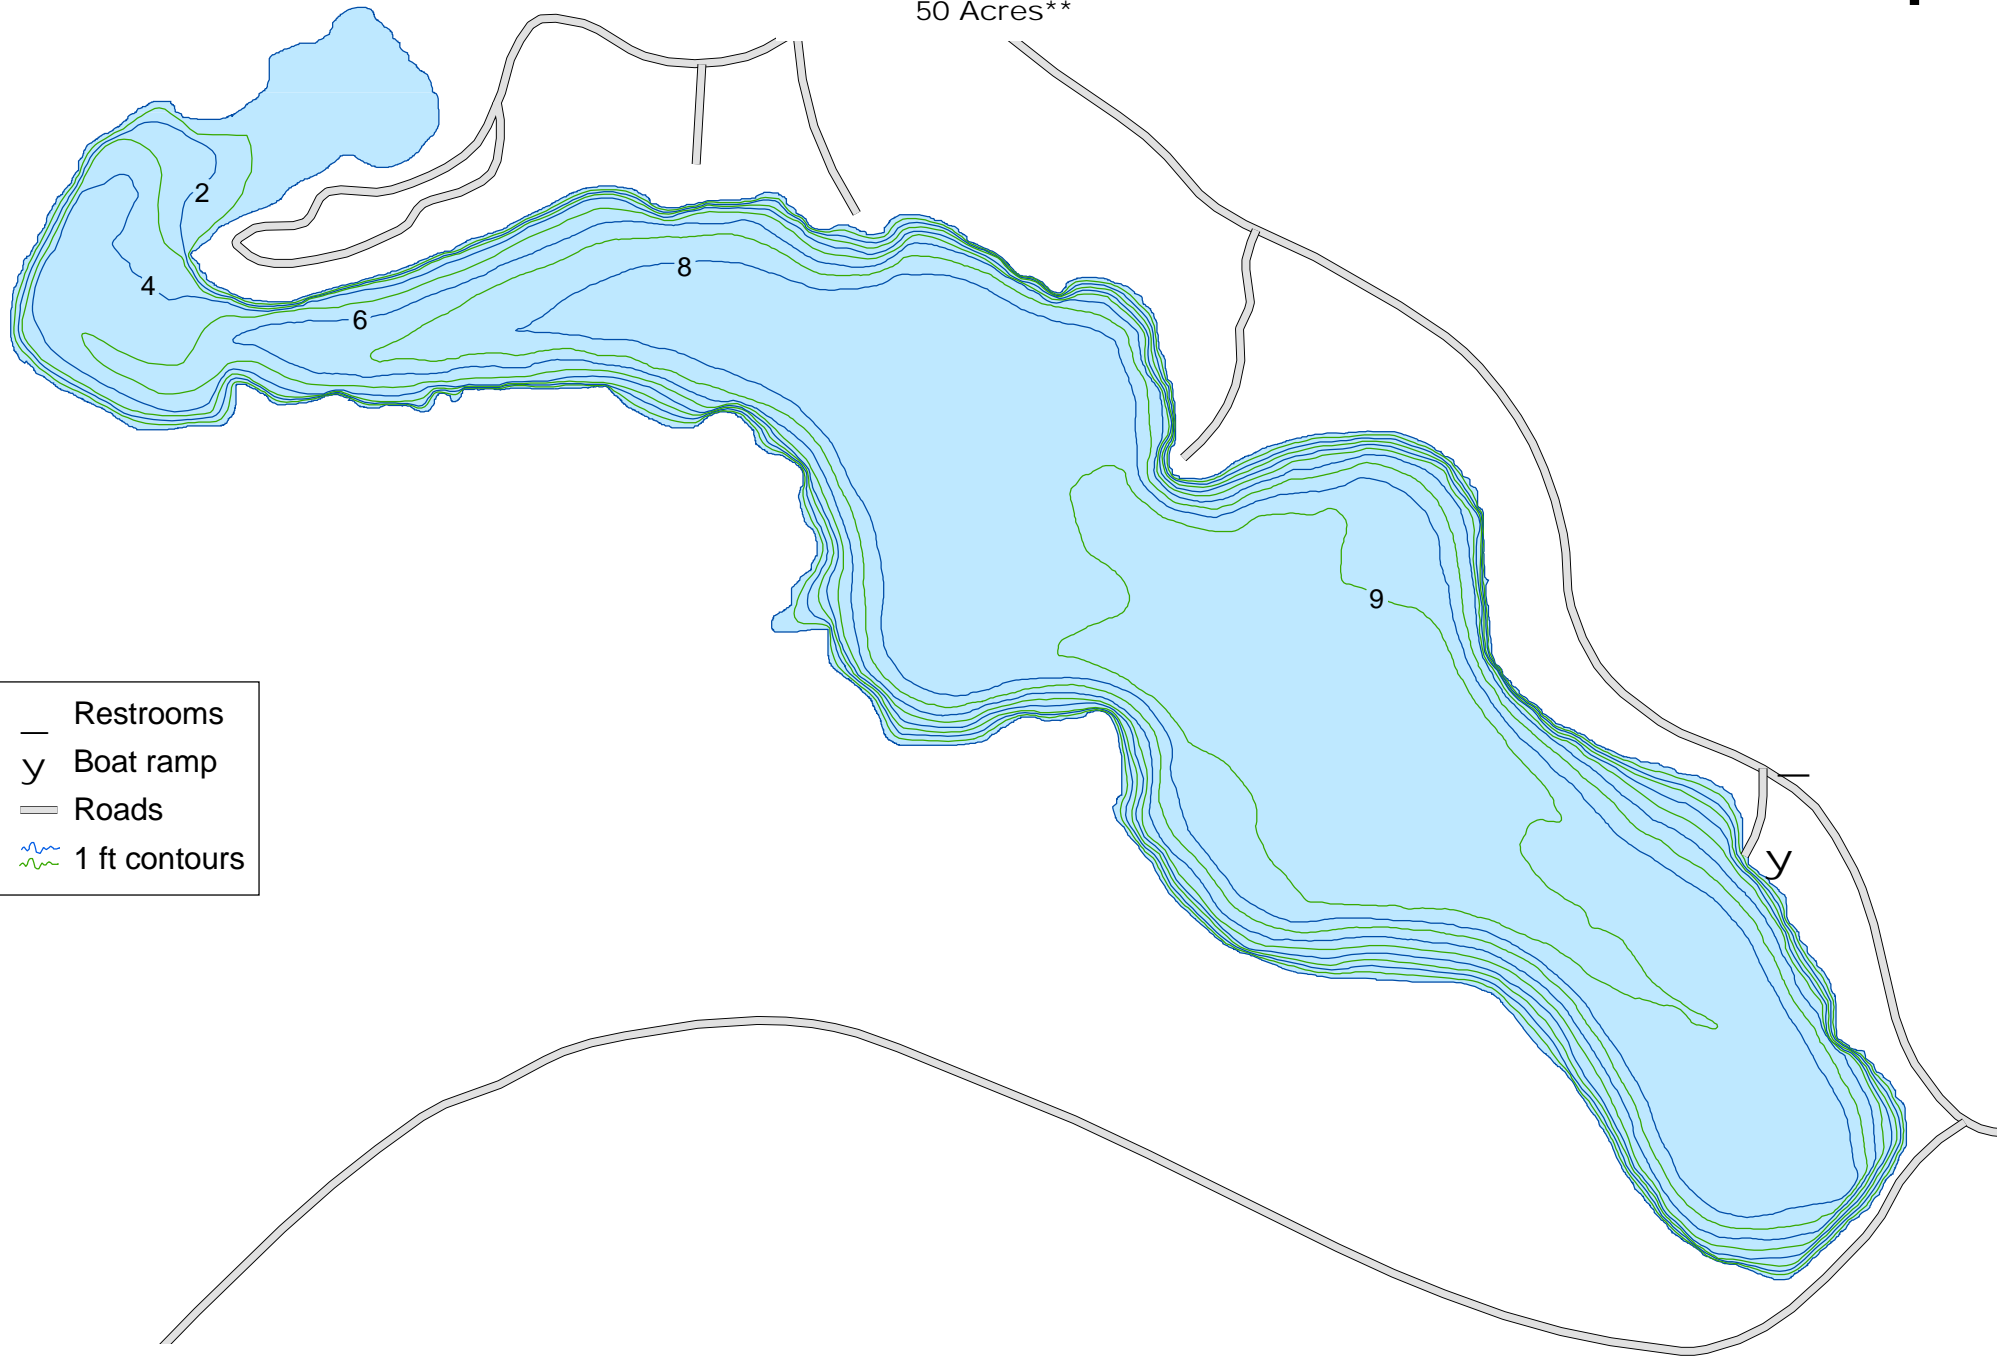

Wellfleet Lake

.5 SW of Wellfleet

50 Acres**

- Restrooms
- y Boat ramp
- Roads
- 1 ft contours

NEBRASKA GAME AND PARKS COMMISSION

FISHERIES DIVISION

**Note: Contours based on Conservation Pool Elevation of 2755.2 ft.

0 150 300 600 Feet