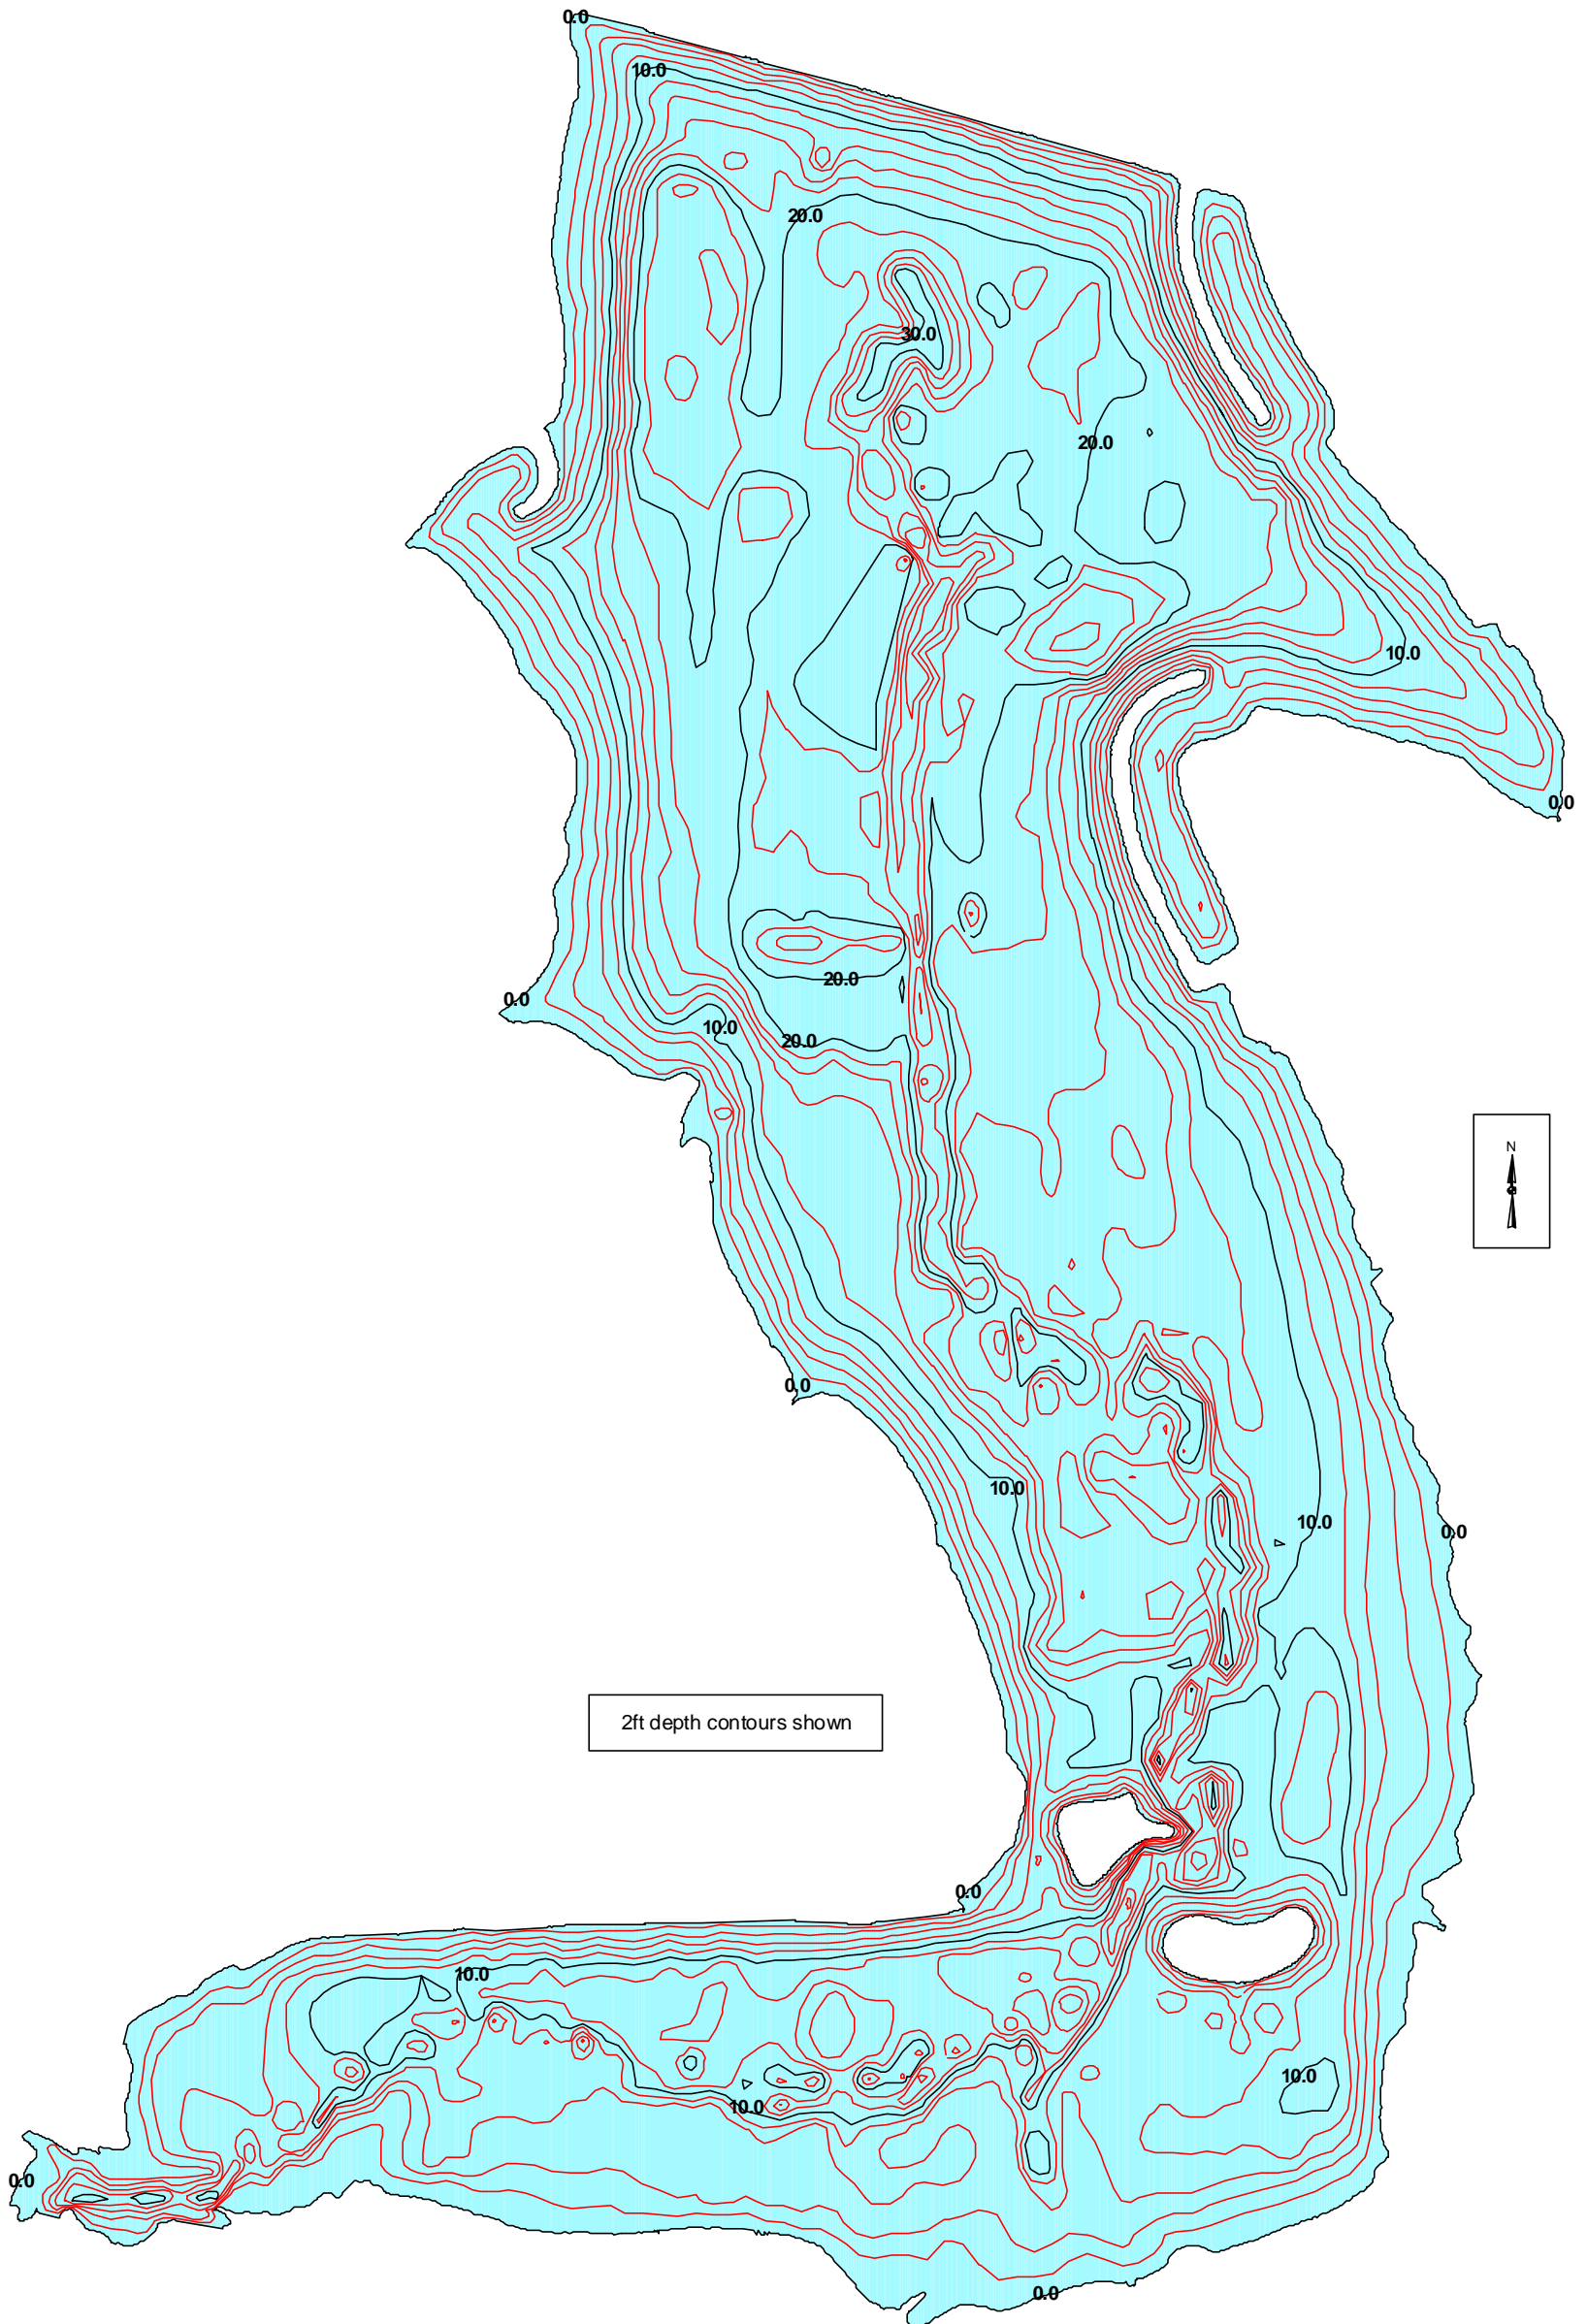

Walnut Creek Reservoir  
Sarpy County, Nebraska

100 0 100 200 300 400 500 Feet