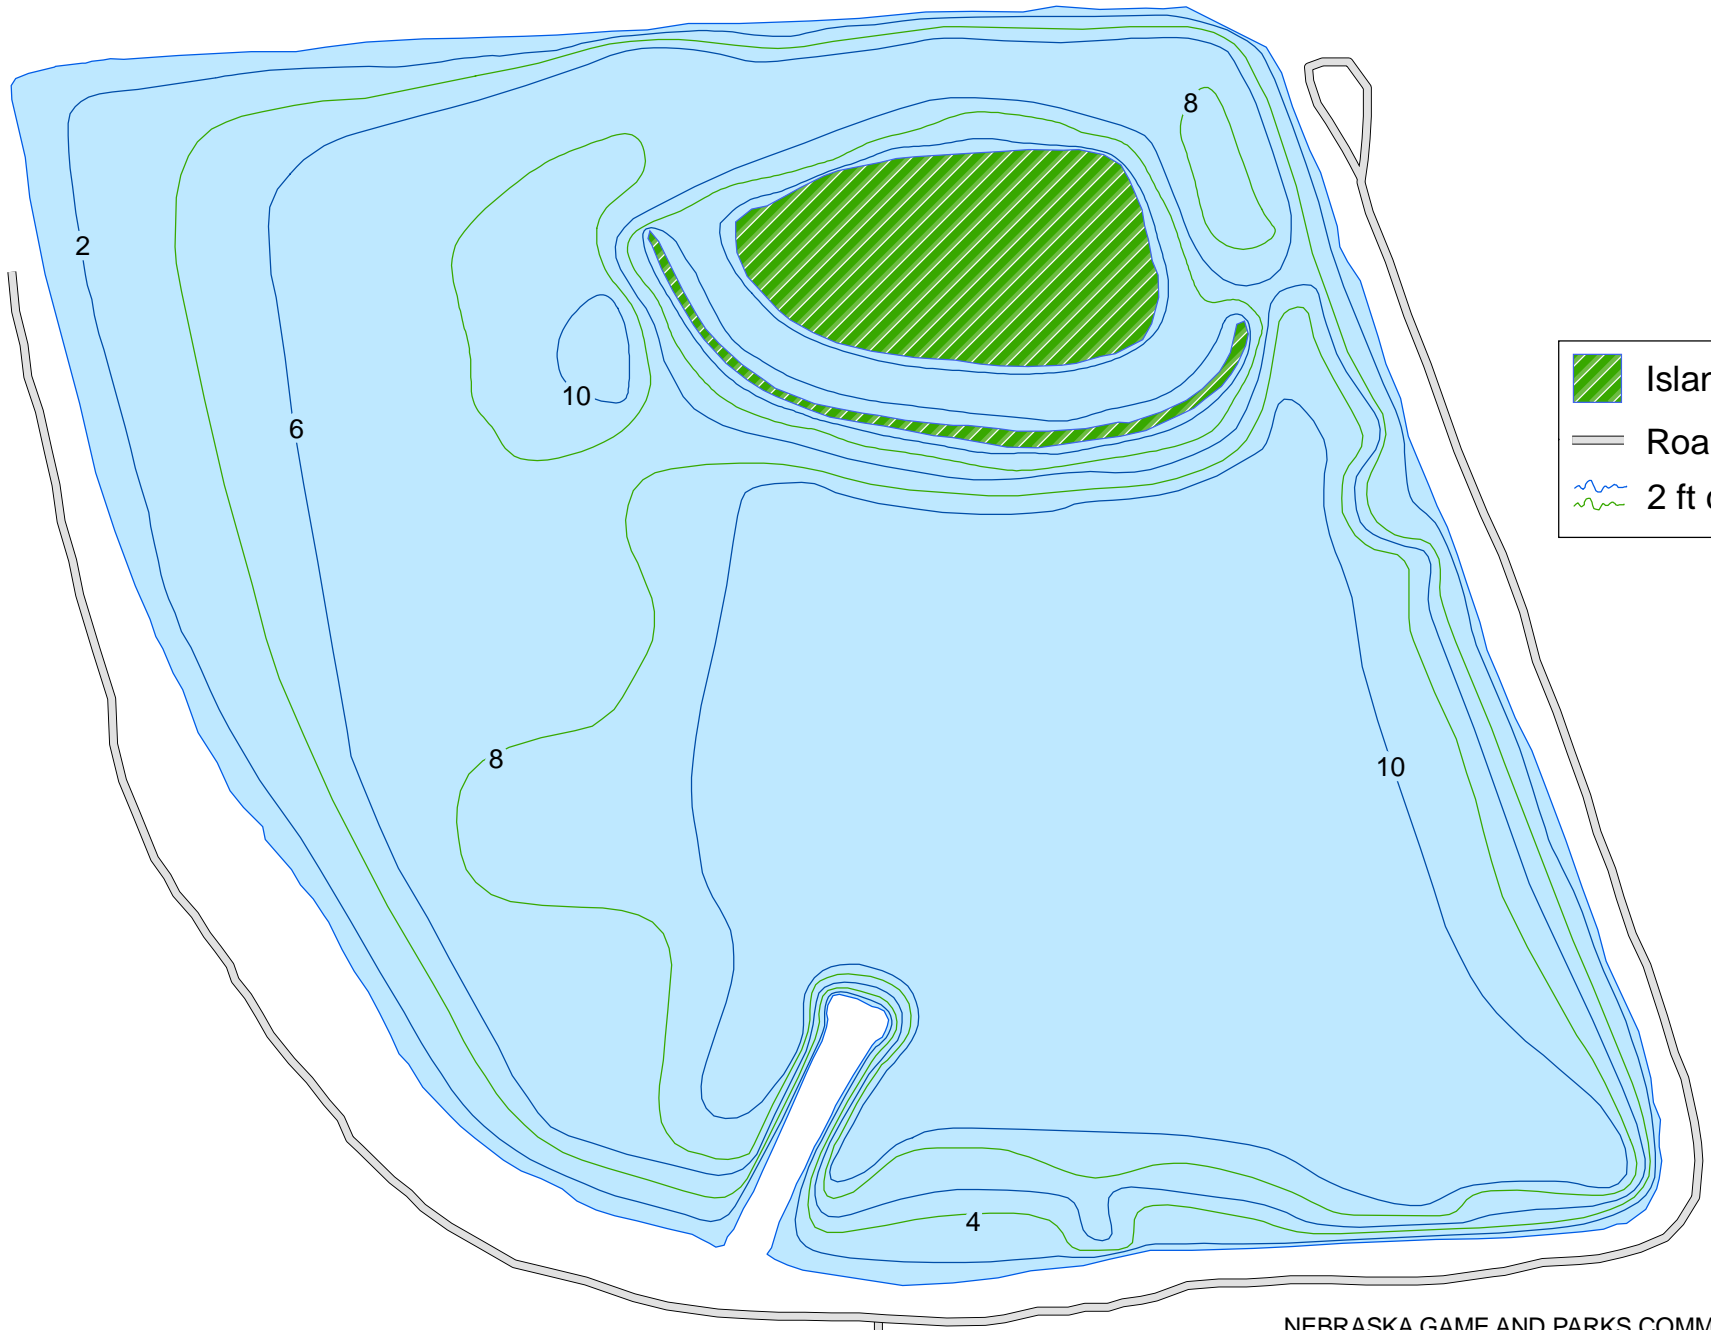

Verdon Lake

.5 W of Verdon

30 Acres**

	Islands
	Roads
	2 ft contours
	