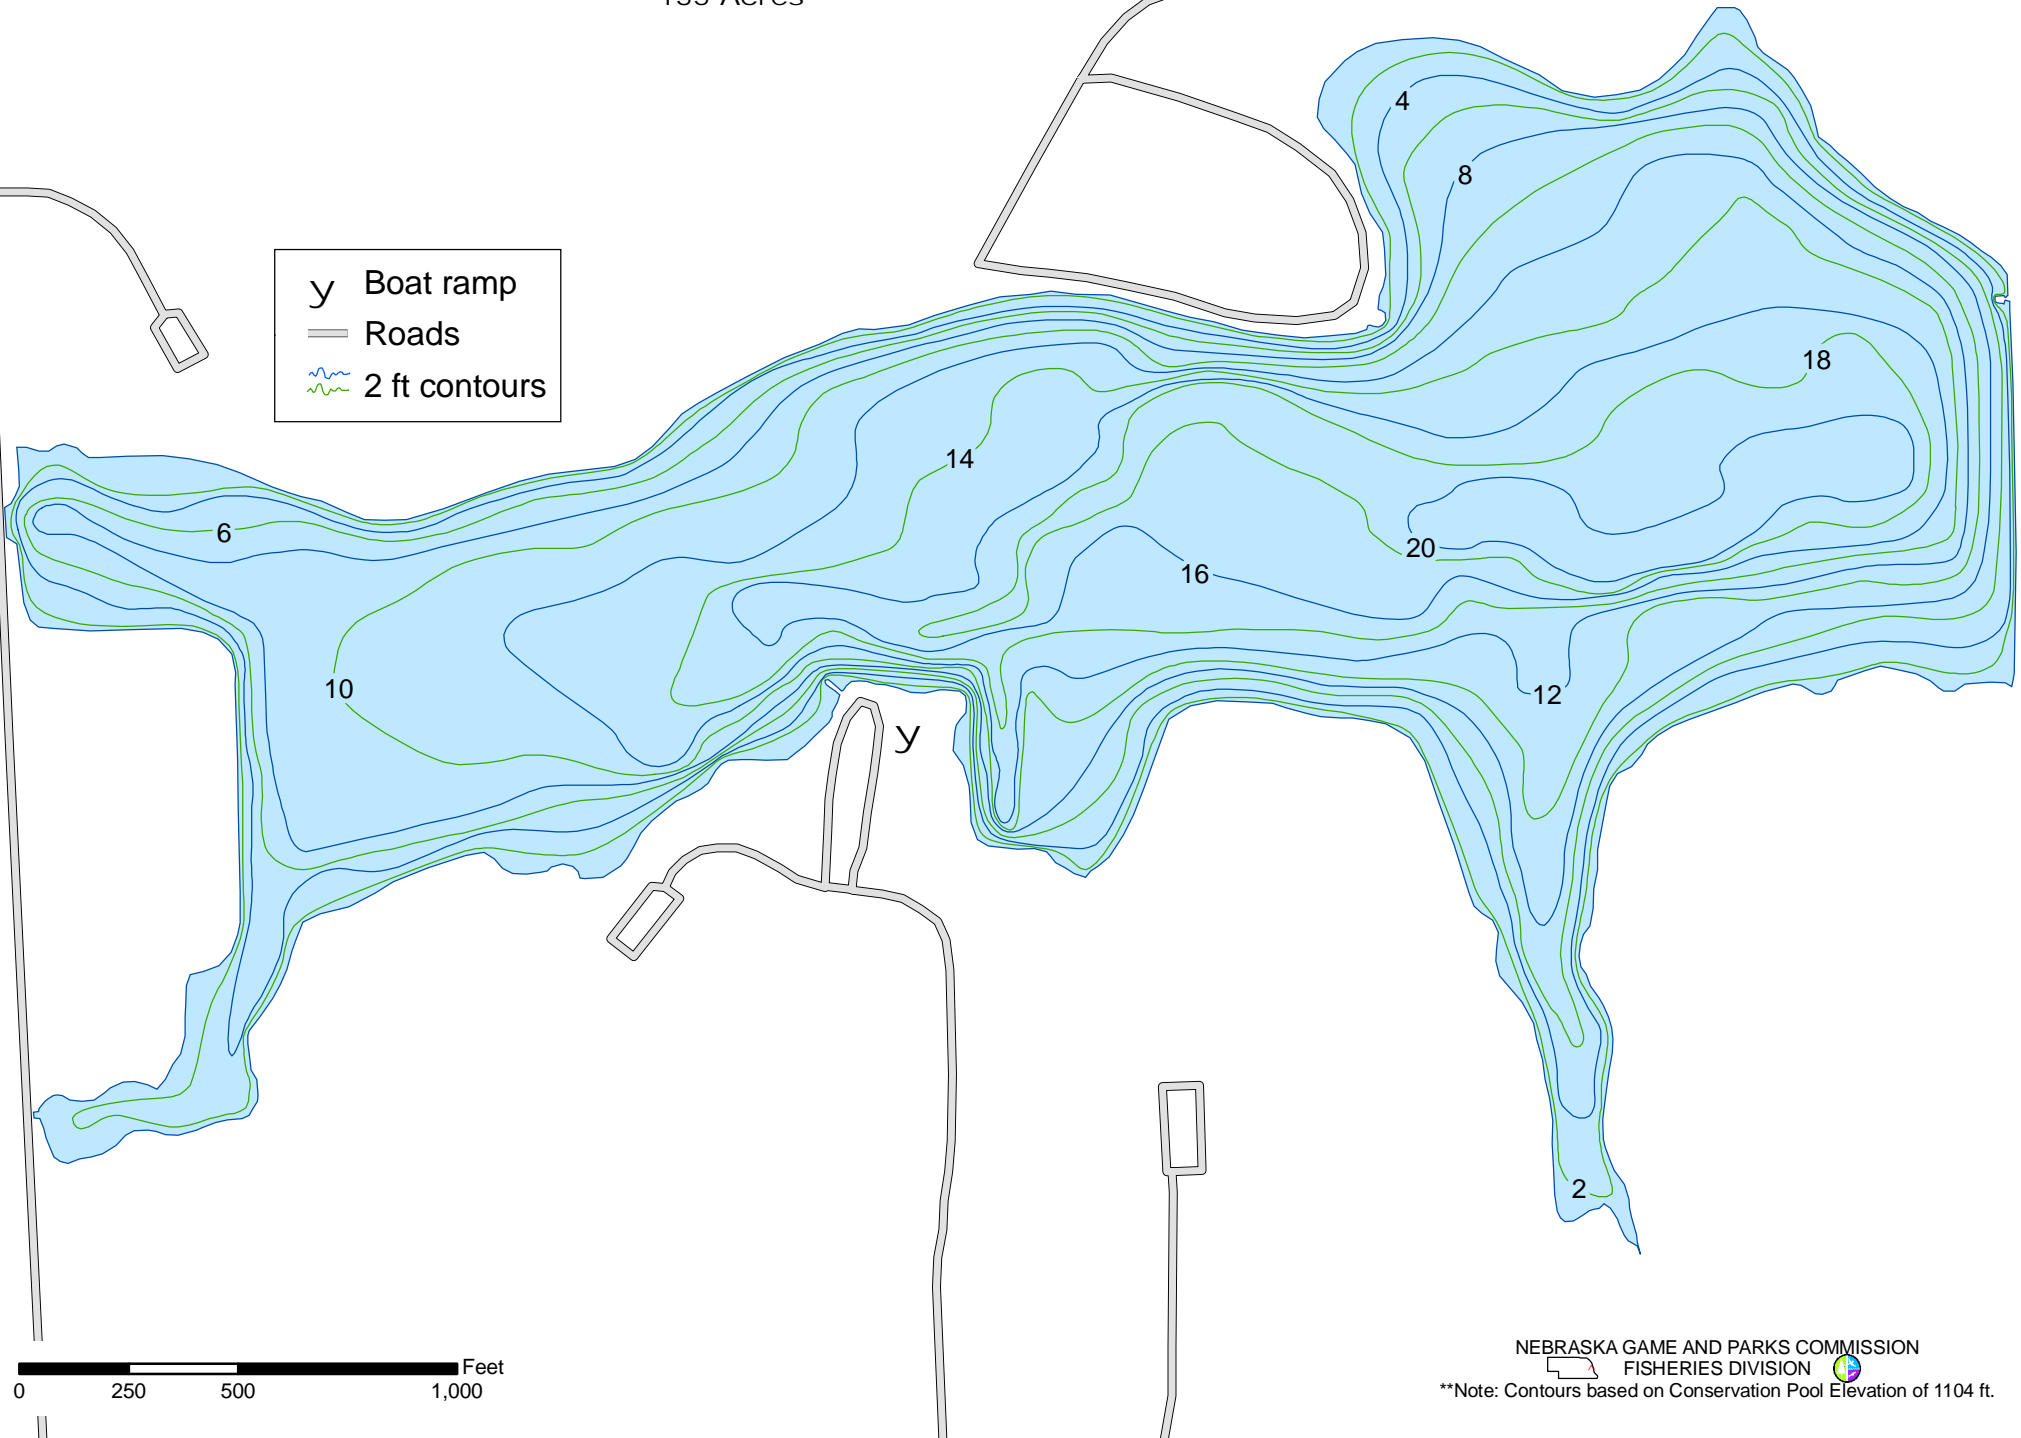

Standing Bear Lake

132nd and Military in Omaha
135 Acres**

- y Boat ramp
- Roads
- ~ 2 ft contours

NEBRASKA GAME AND PARKS COMMISSION
FISHERIES DIVISION

**Note: Contours based on Conservation Pool Elevation of 1104 ft.