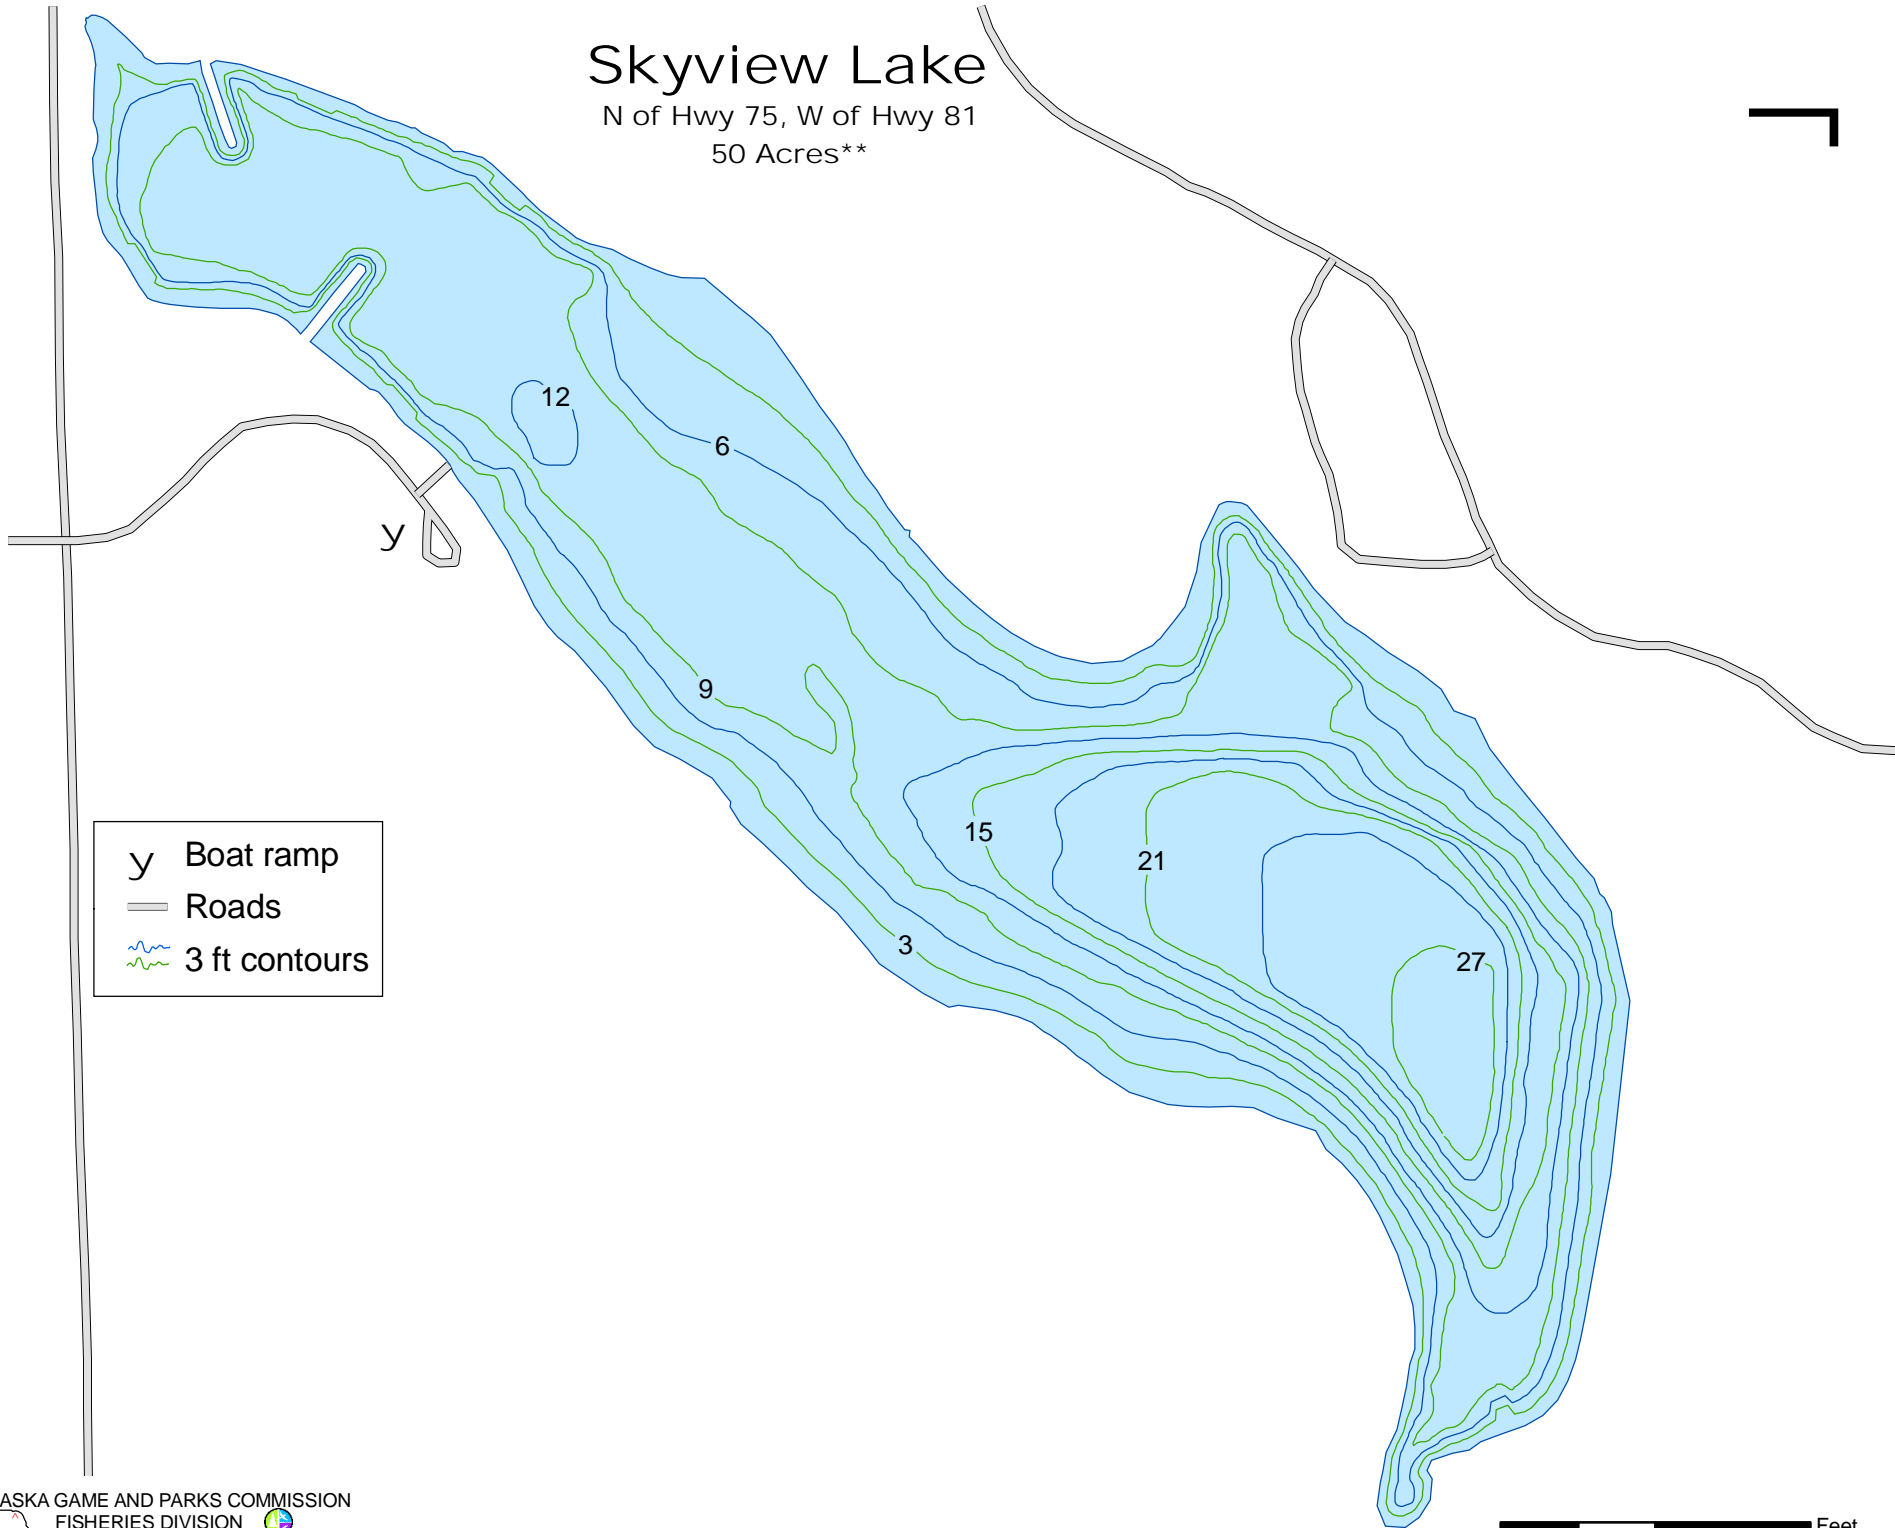

# Skyview Lake

N of Hwy 75, W of Hwy 81  
50 Acres\*\*

- y Boat ramp
- Roads
- 3 ft contours