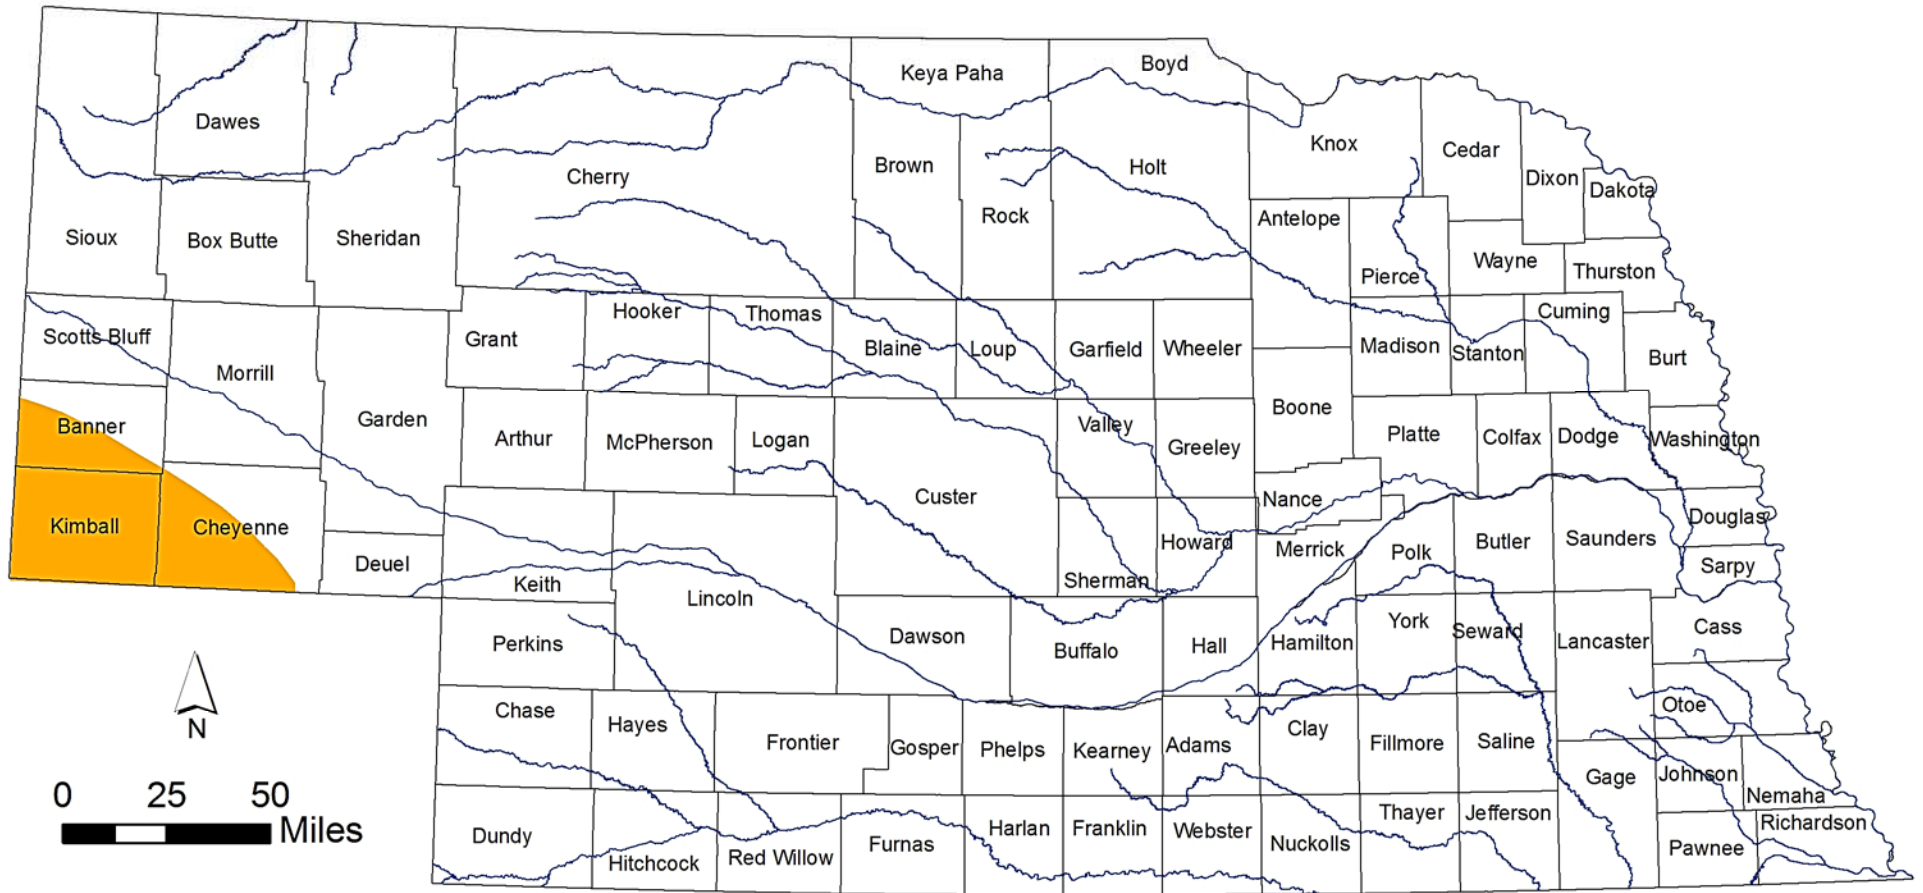

Estimated Current Range of Mountain Plover (*Charadrius montanus*)

Nebraska Natural Heritage Program,
Nebraska Game and Parks Commission
May 2011