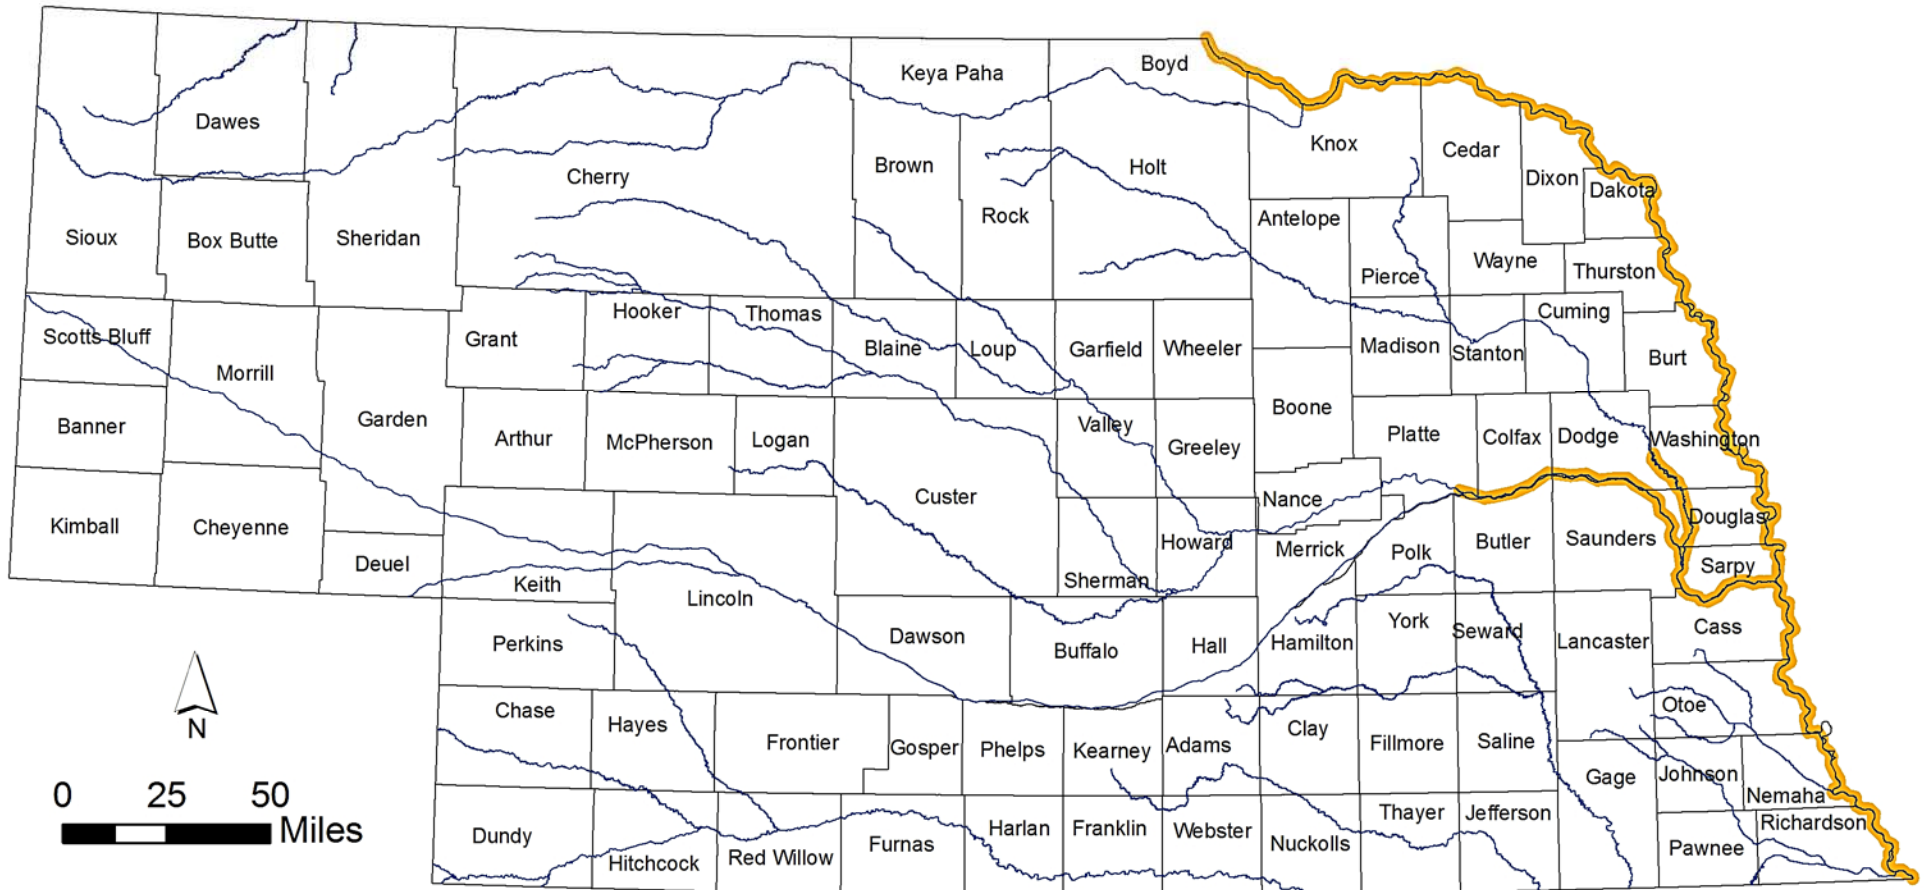

Estimated Current Range of Lake Sturgeon (*Acipenser fulvescens*)

Nebraska Natural Heritage Program,
Nebraska Game and Parks Commission
May 2011