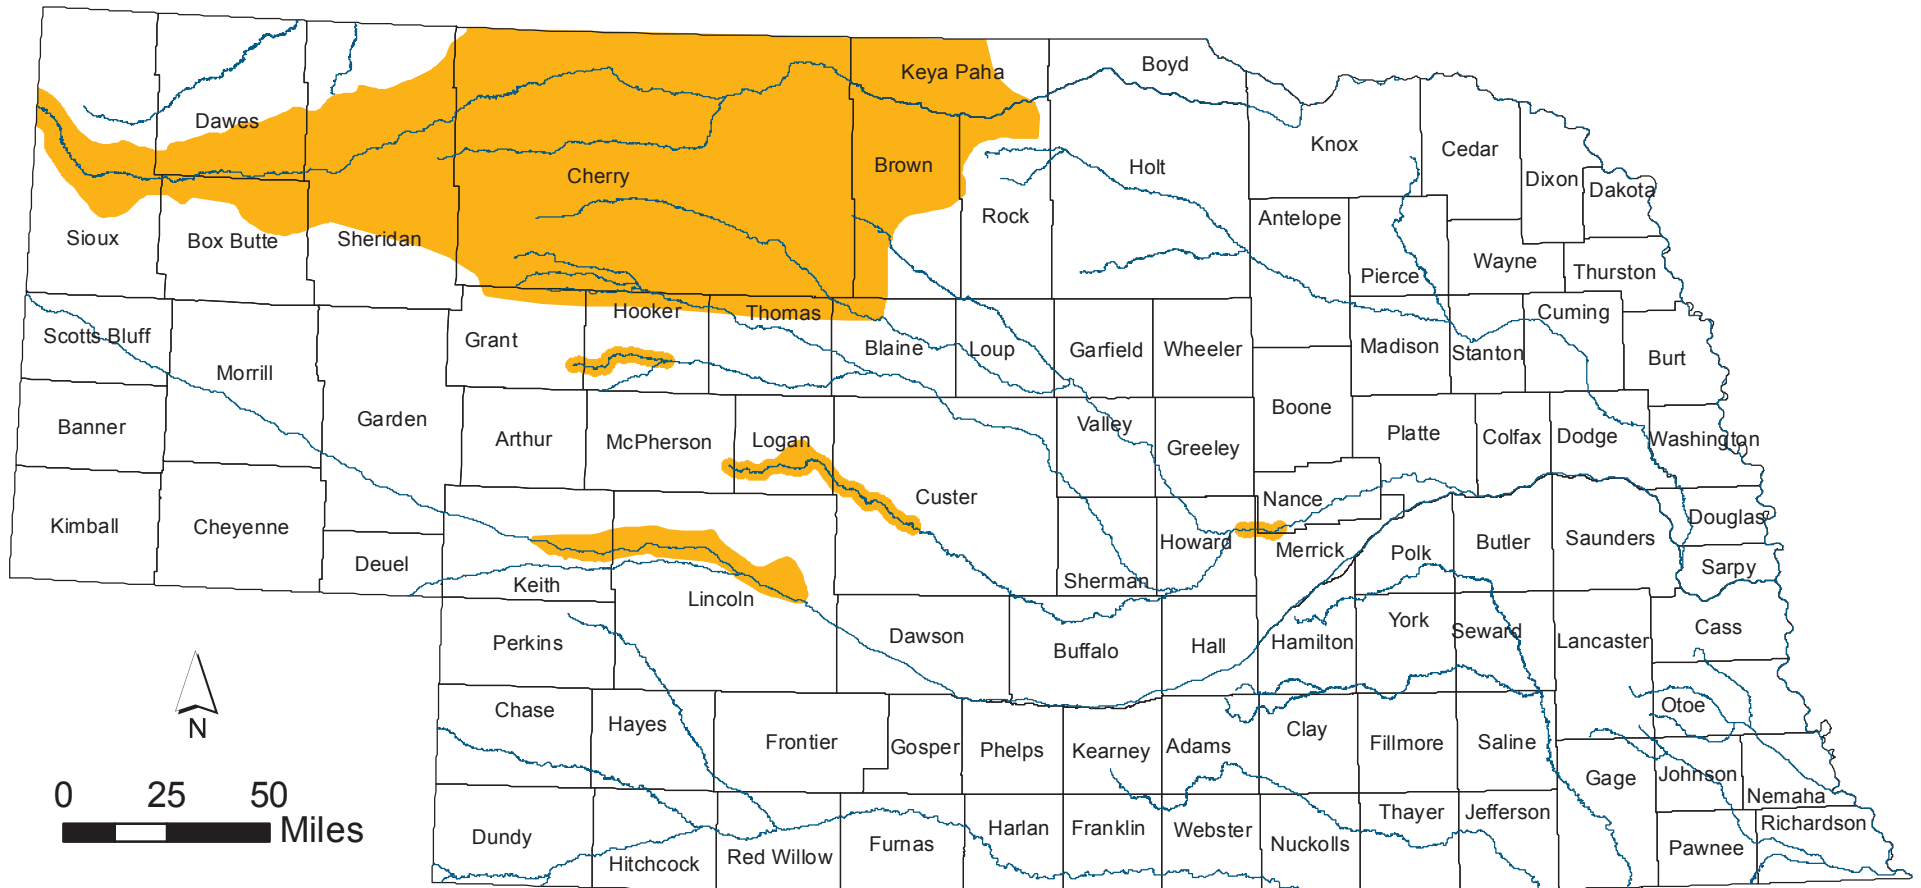

Estimated Current Range of Finescale Dace (*Chrosomus neogaeus*)

Nebraska Natural Heritage Program,
Nebraska Game and Parks Commission
December 2017