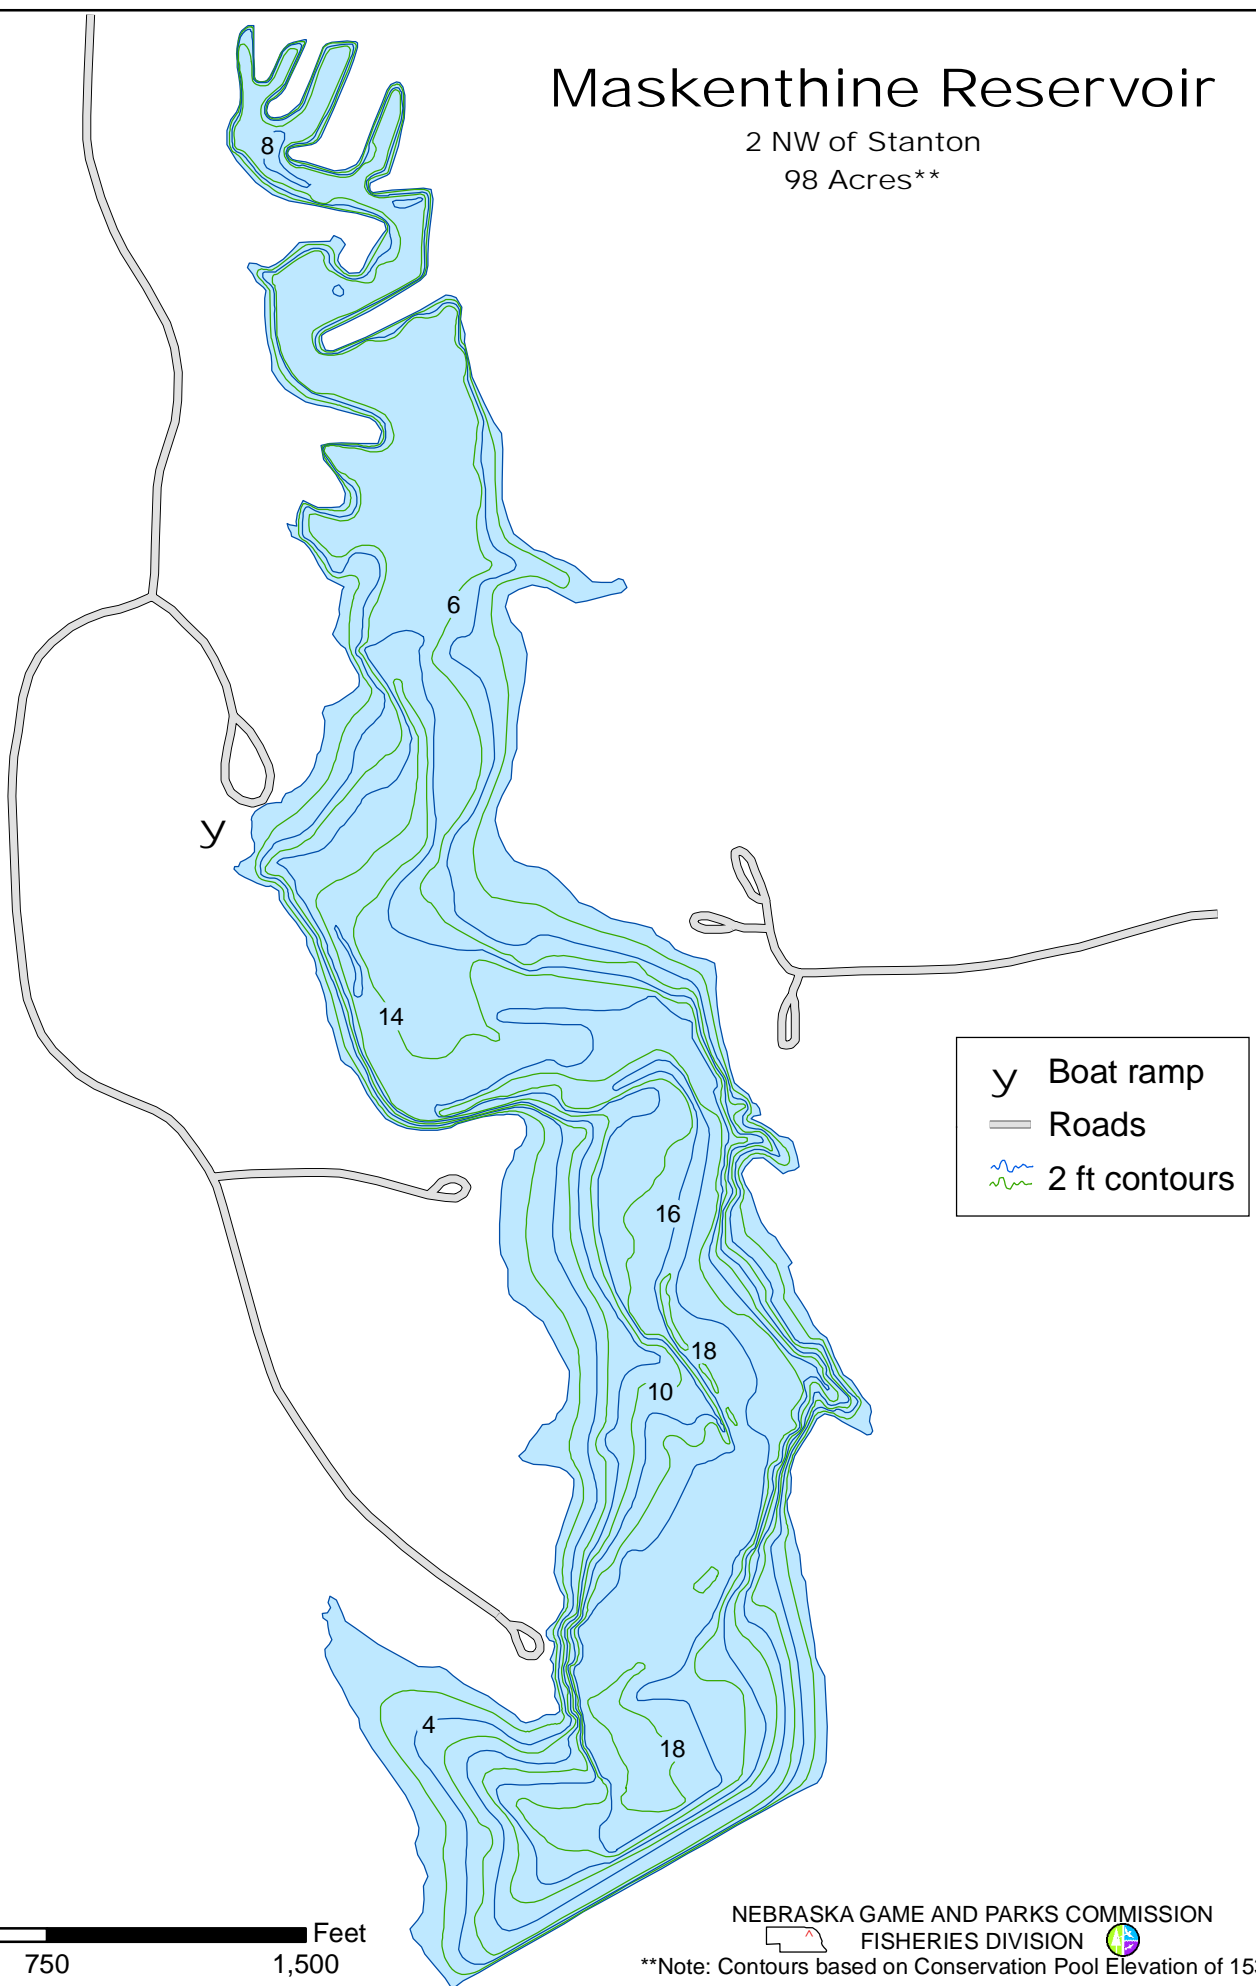

Maskenthine Reservoir

2 NW of Stanton

98 Acres**

- y Boat ramp
- Roads
- 2 ft contours

0 375 750 1,500 Feet

NEBRASKA GAME AND PARKS COMMISSION
FISHERIES DIVISION

**Note: Contours based on Conservation Pool Elevation of 1535 ft.