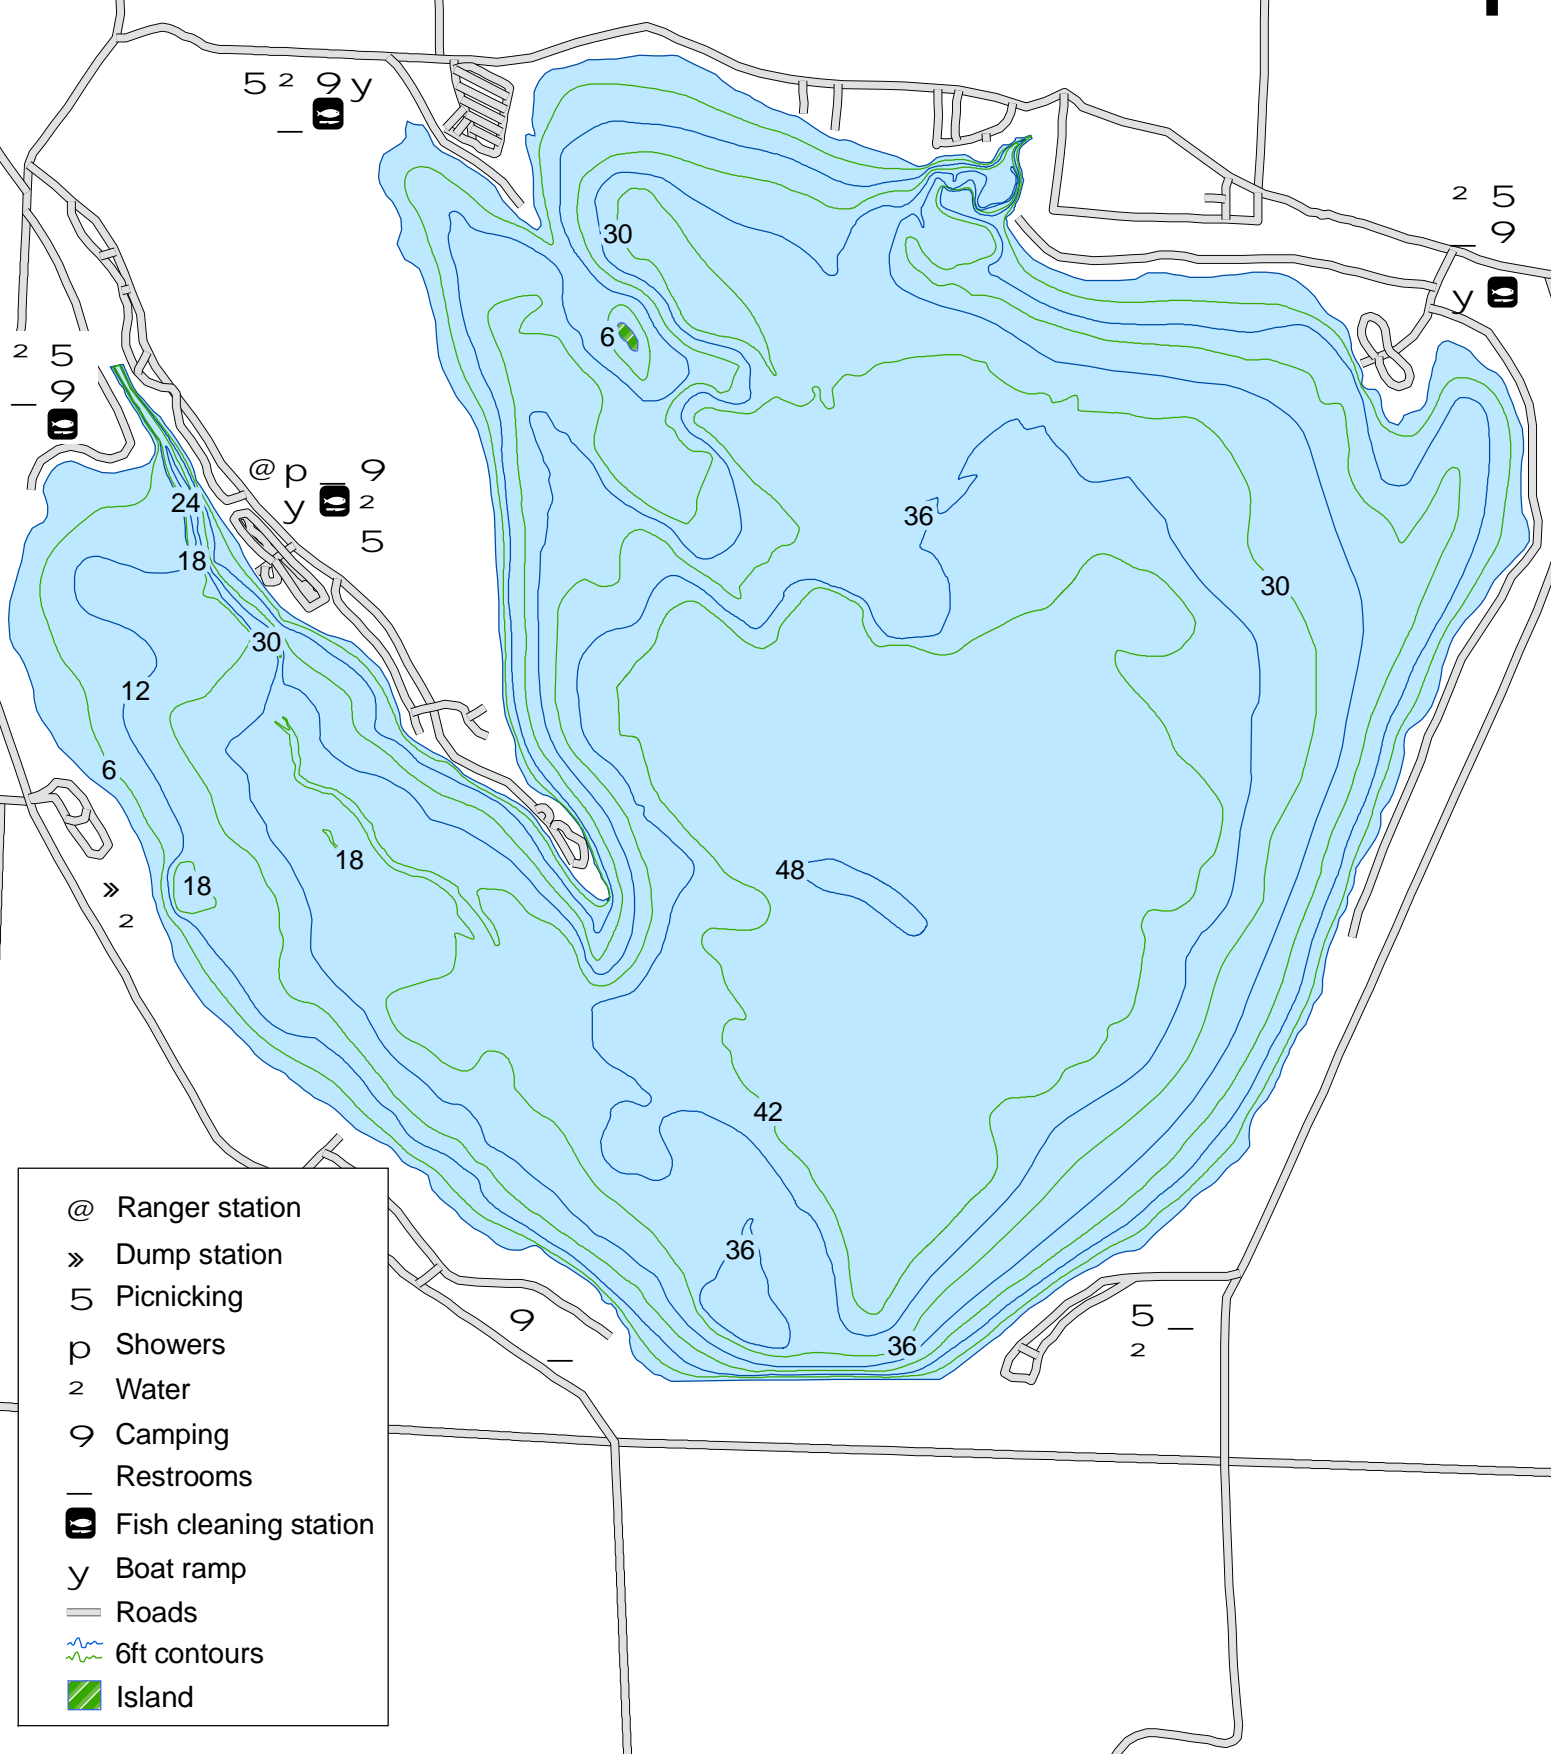

Lake Minatare

12 NE of Scottsbluff

2300 Acres**

- @ Ranger station
- » Dump station
- 5 Picnicking
- p Showers
- 2 Water
- 9 Camping
- Restrooms
- Fish cleaning station
- y Boat ramp
- Roads
- 6ft contours
- Island

NEBRASKA GAME AND PARKS COMMISSION
FISHERIES DIVISION

**Note: Contours based on Conservation Pool Elevation of 4125 ft.