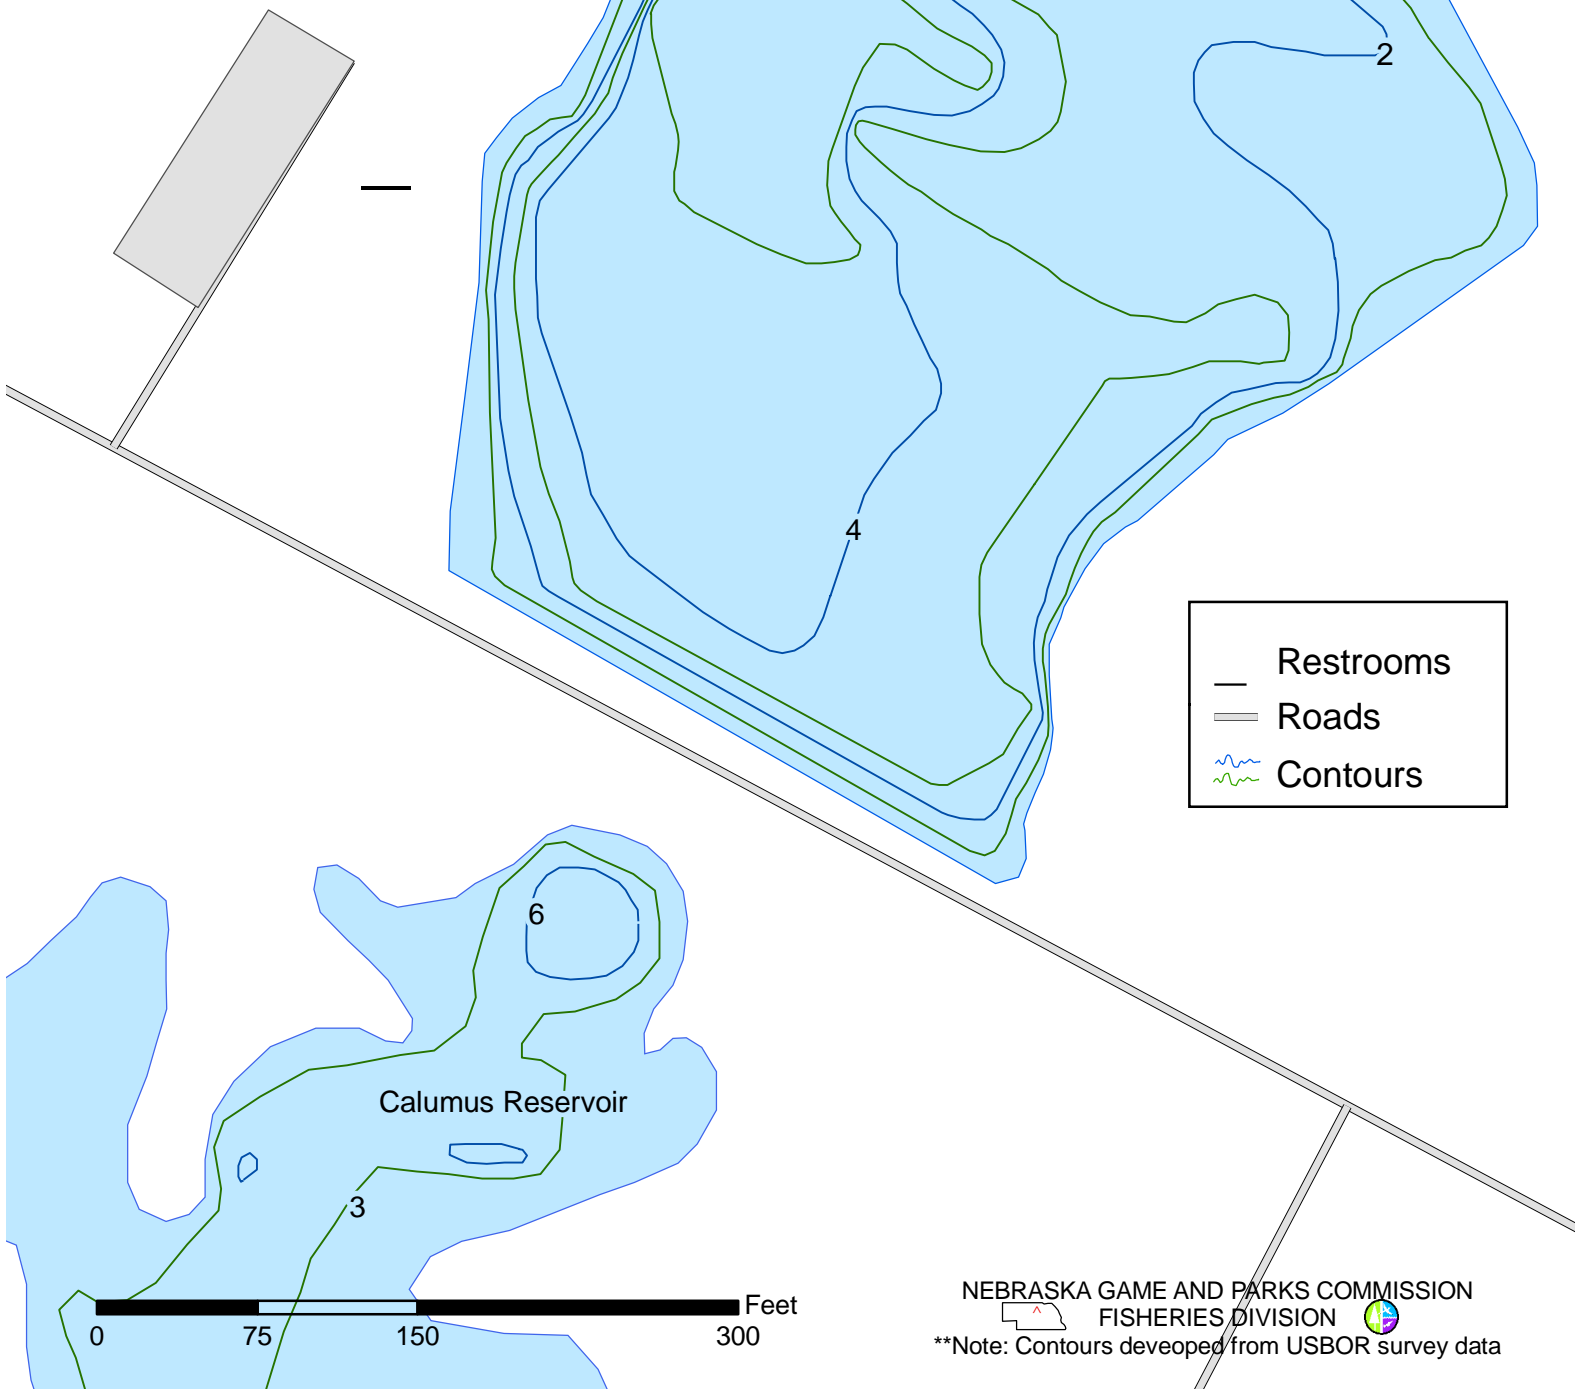

Gracie Creek Trout Pond

North side of Calumus Reservoir

4.5 Acres**

Calumus Reservoir

— Restrooms
— Roads
~ Contours
~ Contours

NEBRASKA GAME AND PARKS COMMISSION
FISHERIES DIVISION

**Note: Contours developed from USBOR survey data