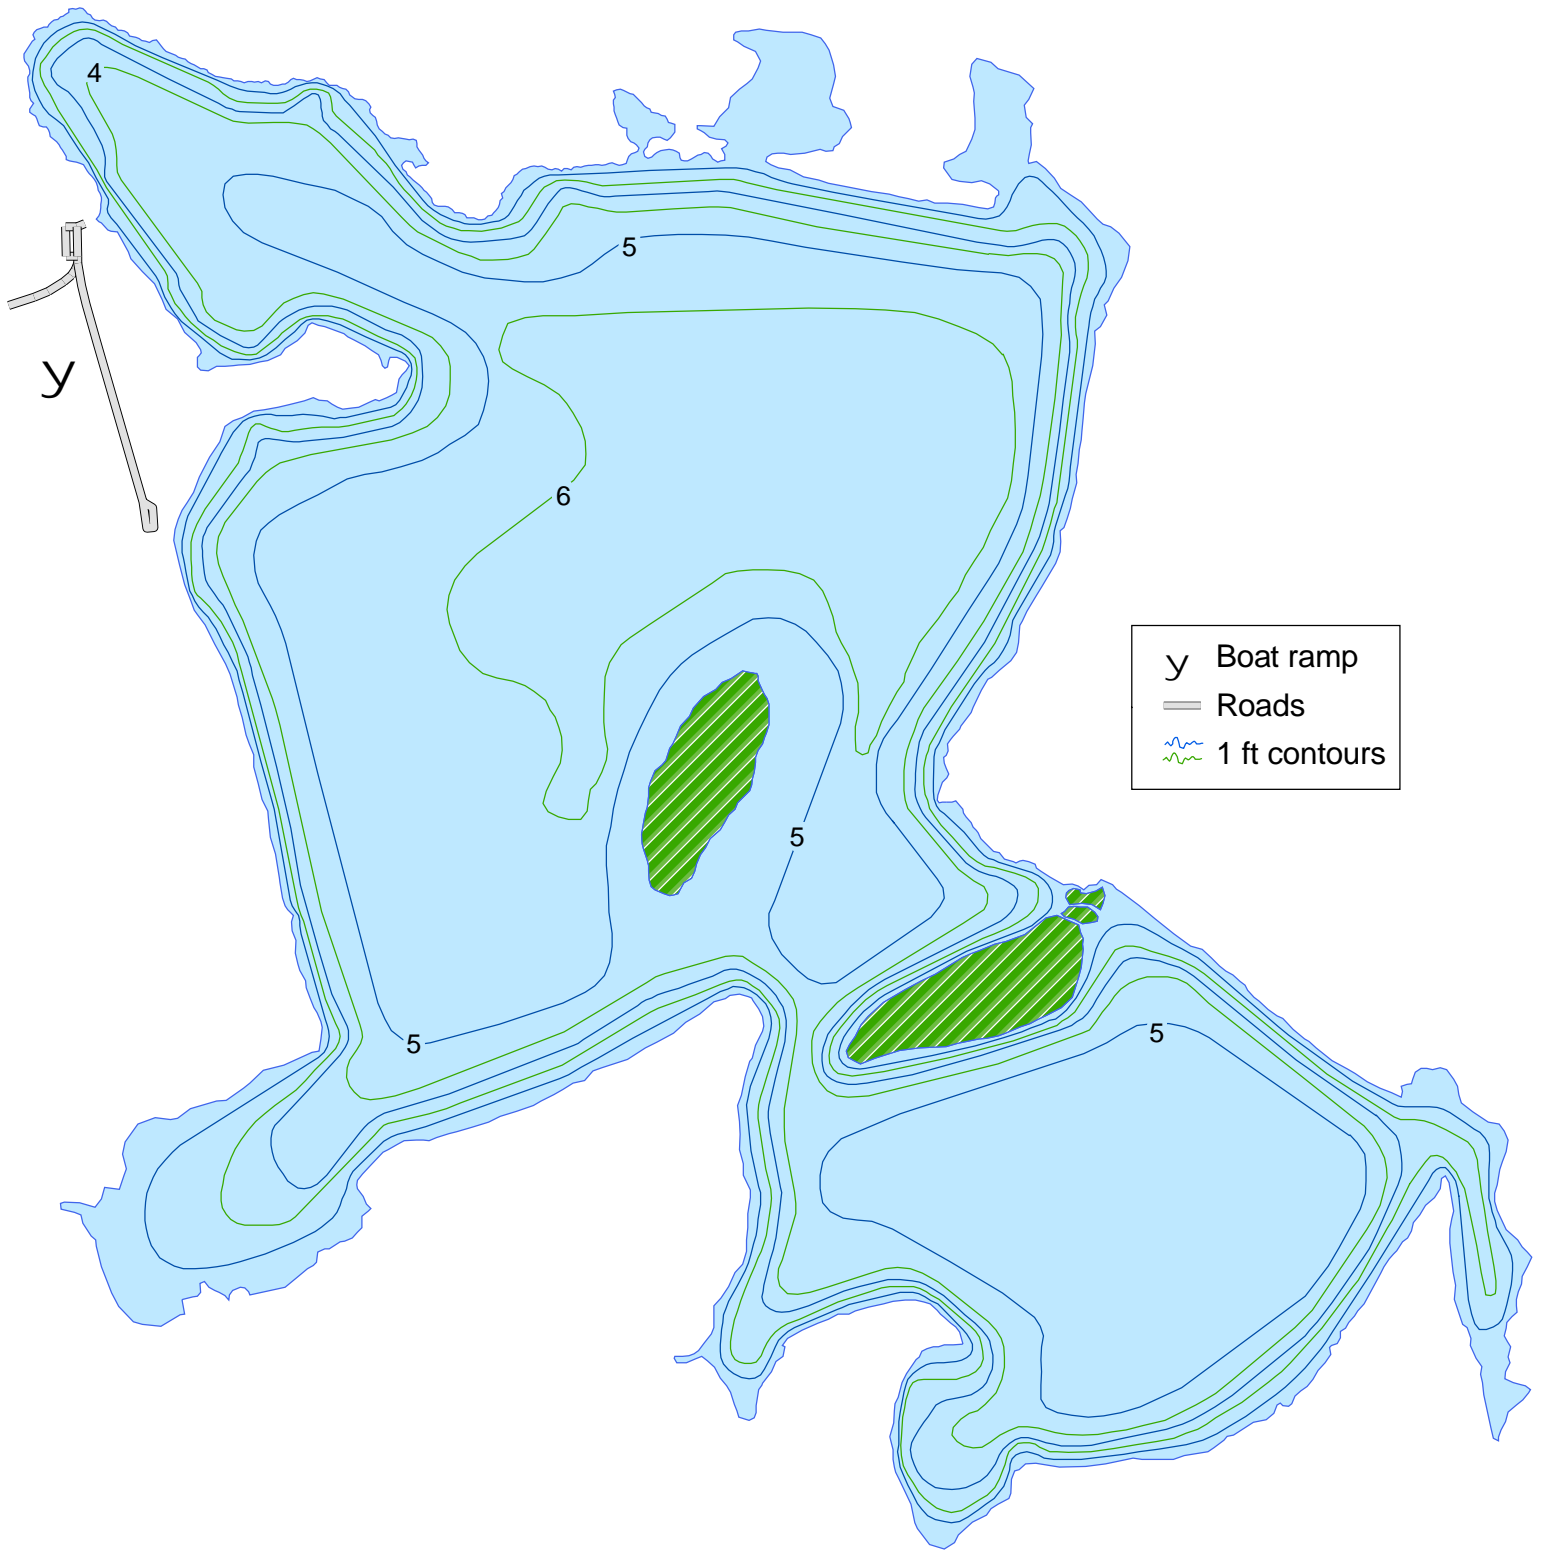

Goose Lake

18 N, 5E of Bartlett

249 Acres**

- y Boat ramp
- Roads
- 1 ft contours