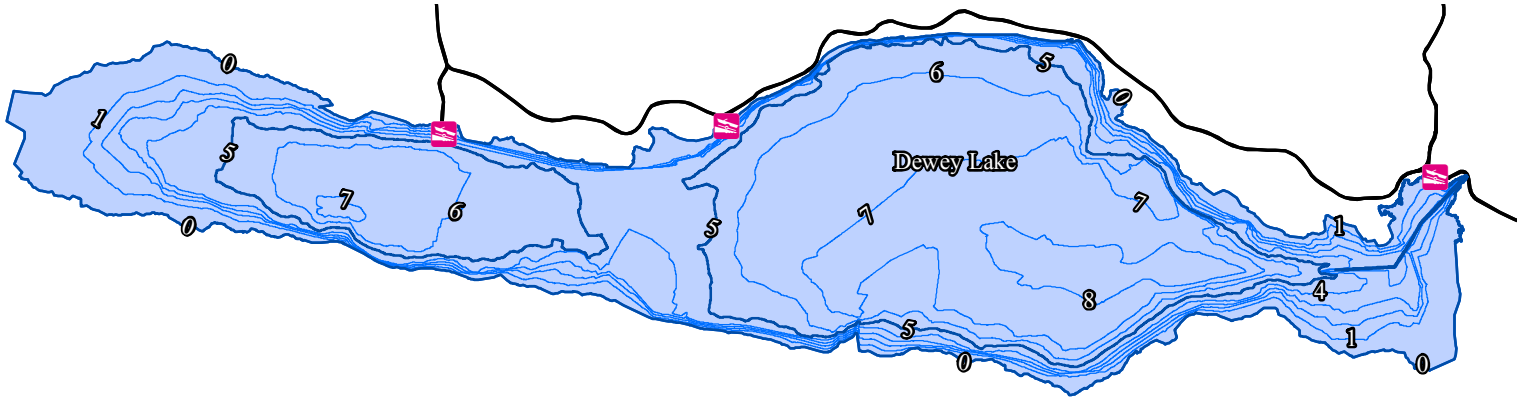

Legend

-  Boat Ramp
-  Major Depth Contours
-  Minor Depth Contours
-  Dewey Lake
-  Roads

Dewey Lake
 Valentine Natural Wildlife Refuge
 699.0 Acres**

Nebraska Game and Parks Commission
 Fisheries Division
 ** Note: Contours based on Water Surface Elevation of 2,924.2 ft.
 Map Prepared September 2017