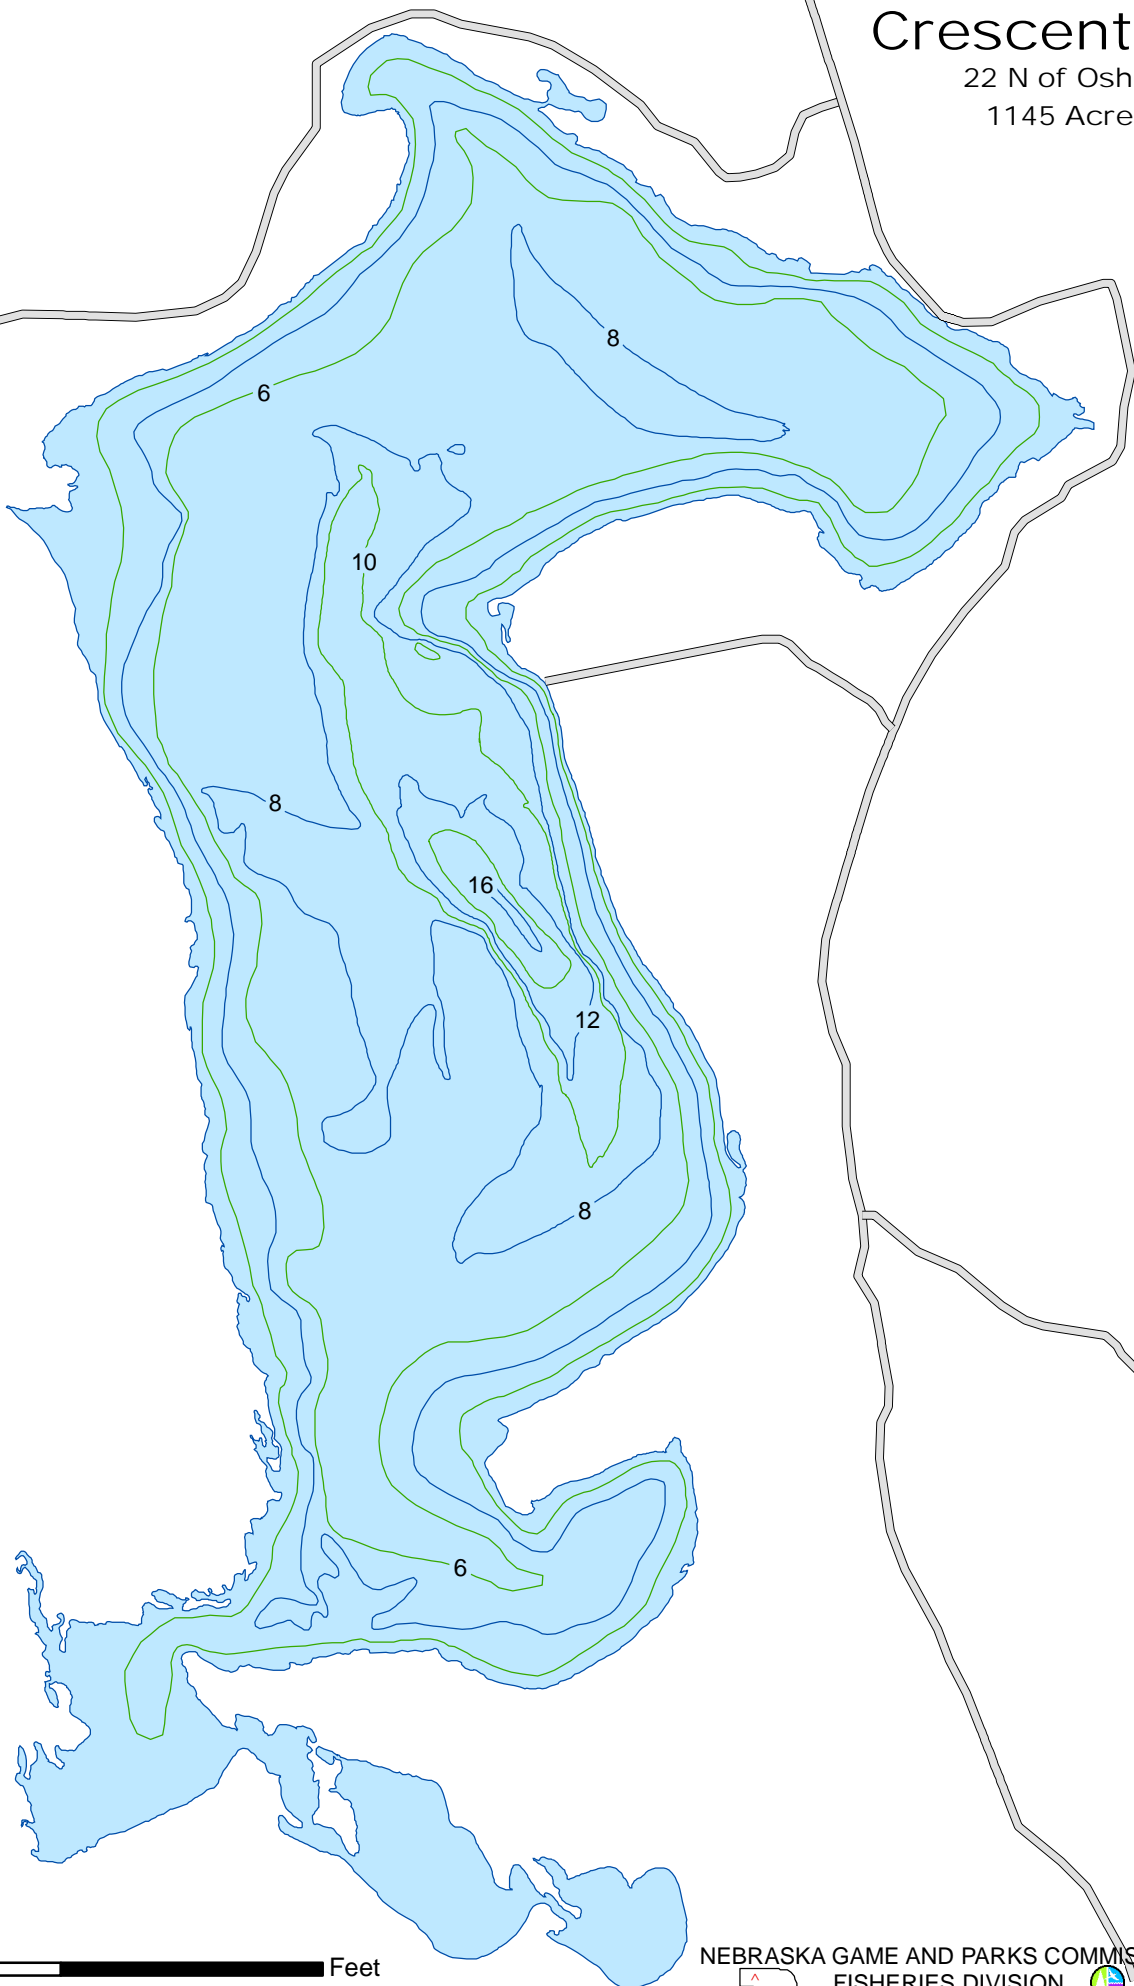

Crescent Lake

22 N of Oshkosh

1145 Acres**

NEBRASKA GAME AND PARKS COMMISSION
FISHERIES DIVISION

**Note: Contours based on Conservation Pool Elevation of 3780.5 ft.