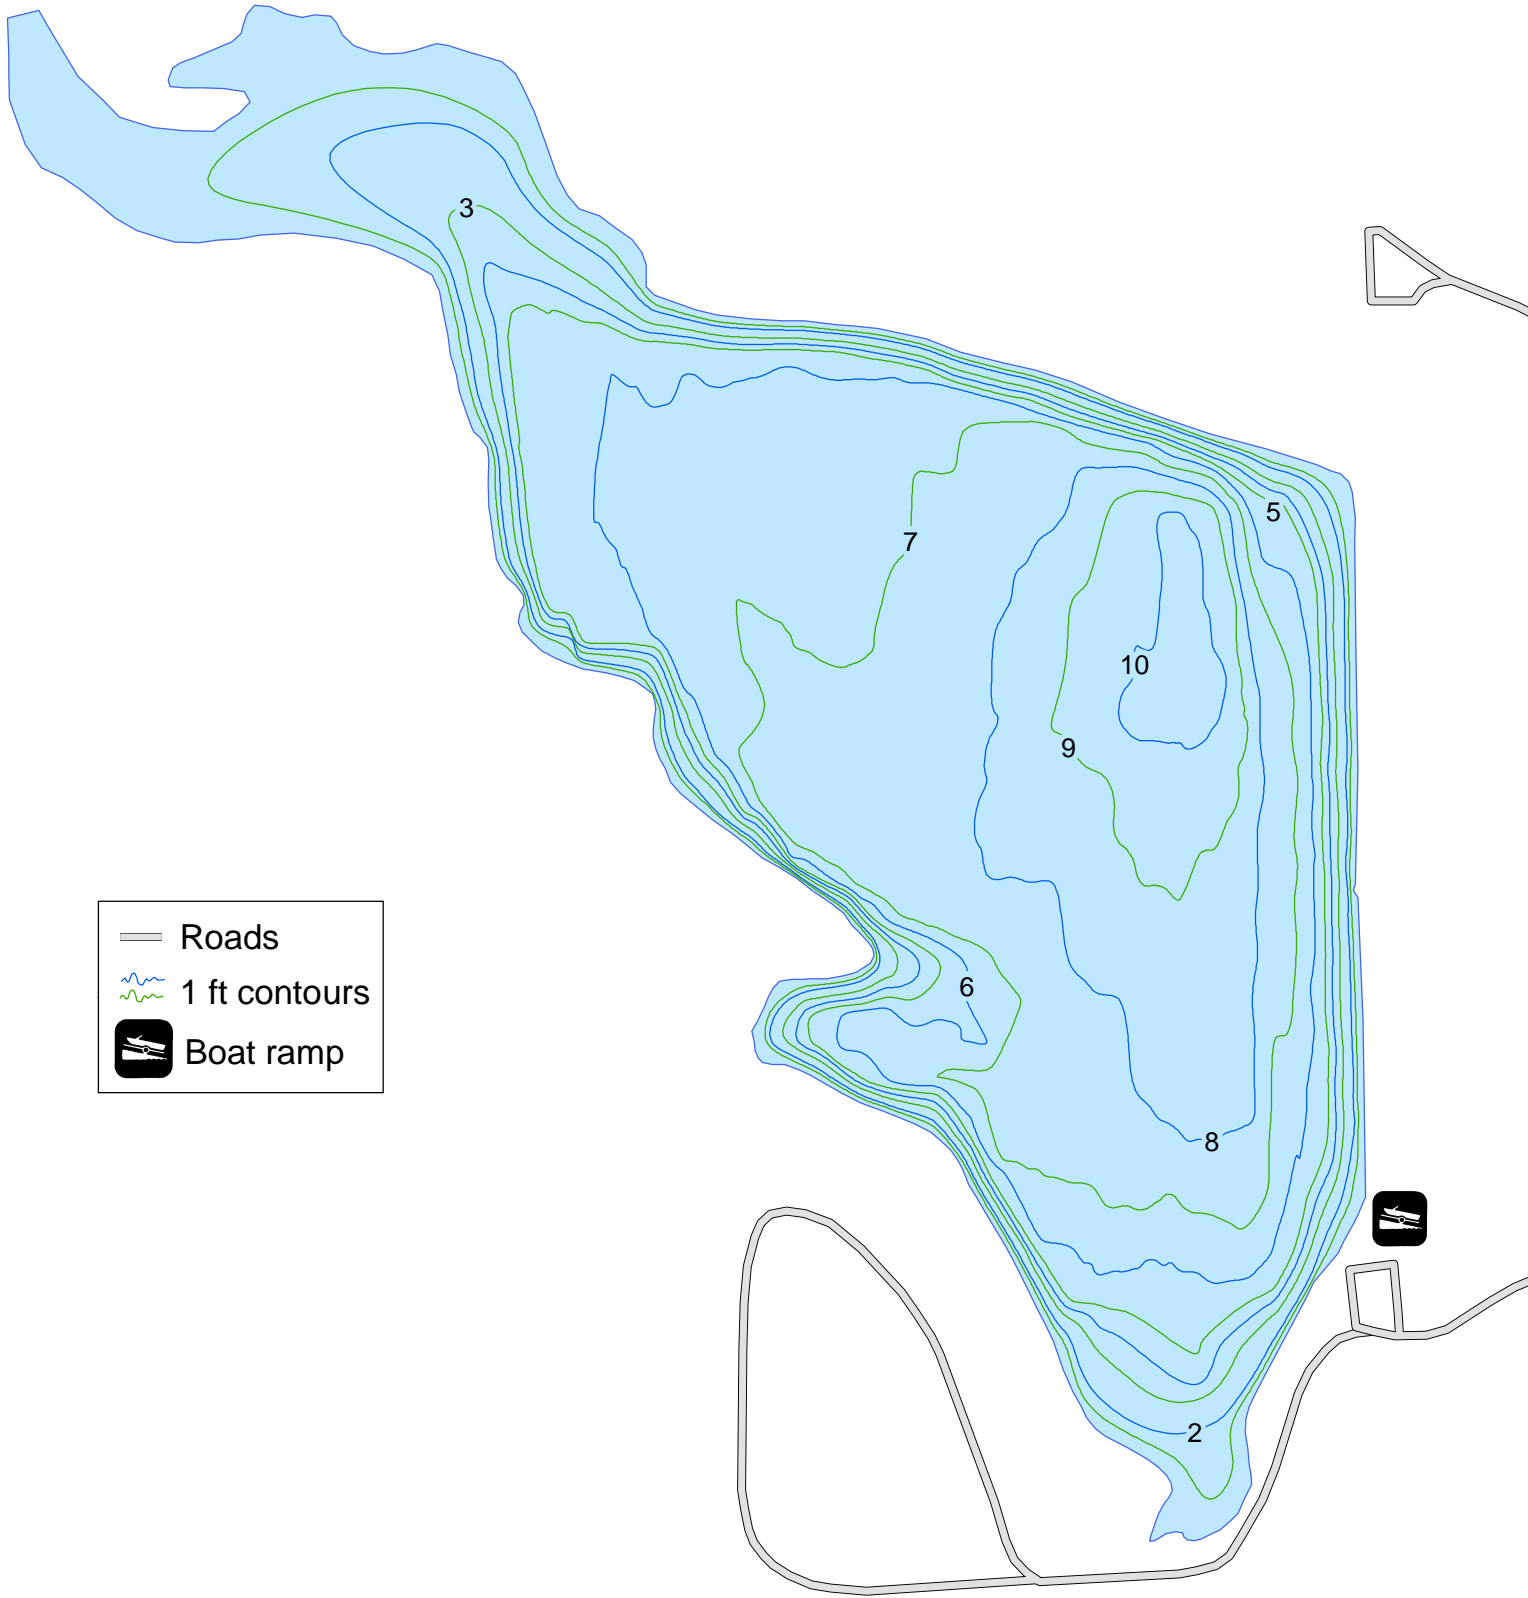

Cottontail Lake

1 W of Martell

29 Acres**

— Roads
1 ft contours
 Boat ramp

NEBRASKA GAME AND PARKS COMMISSION
FISHERIES DIVISION 

**Note: Contours based on Conservation Pool Elevation of 1307 ft.