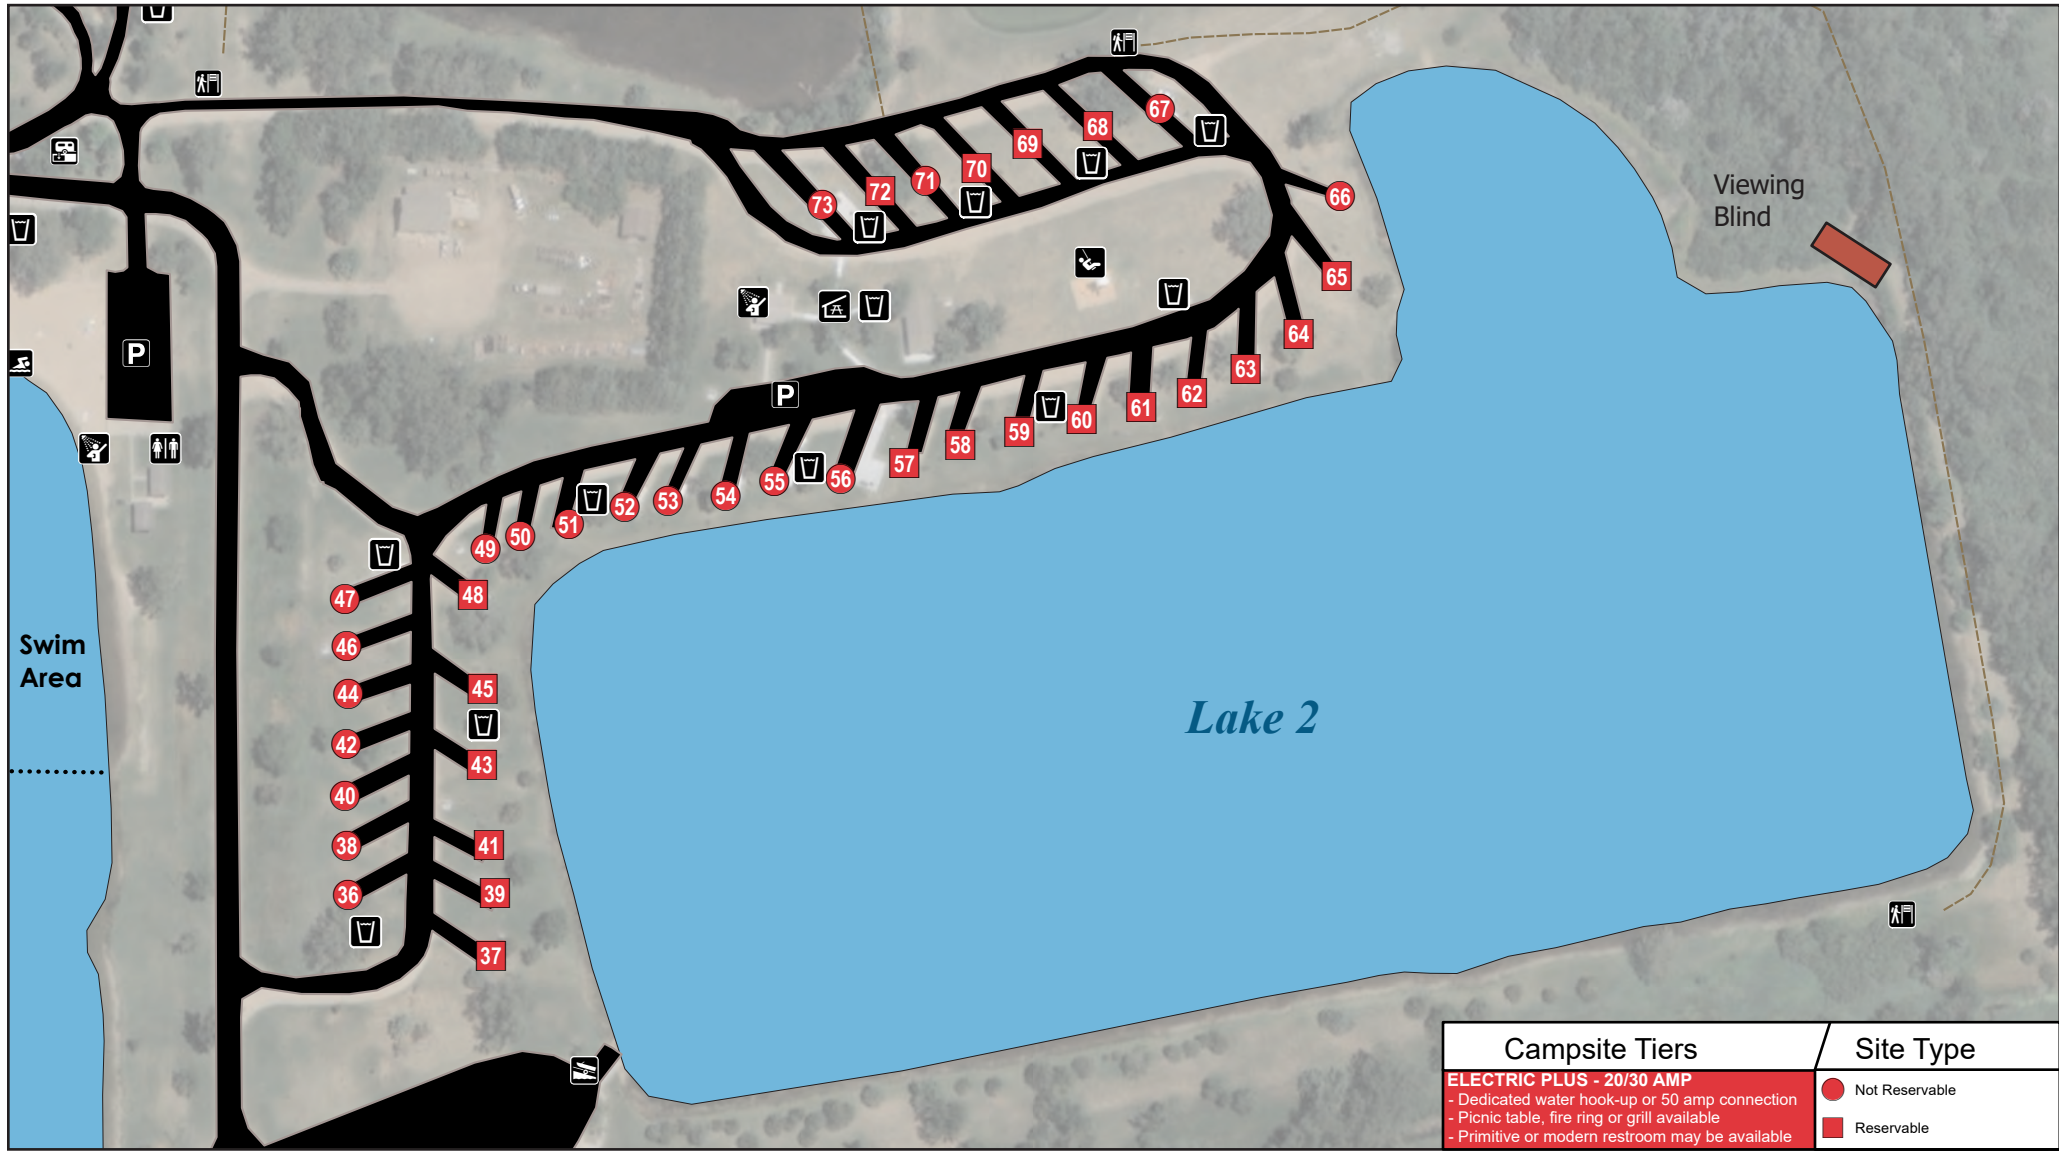

Mormon Island State Recreation Area

Cedar Campground

Campsite Tiers	Site Type
ELECTRIC PLUS - 20/30 AMP - Dedicated water hook-up or 50 amp connection - Picnic table, fire ring or grill available - Primitive or modern restroom may be available	● Not Reservable ■ Reservable

- Boat Ramp
- Picnic Shelter
- Swimming
- Drinking Water
- Playground
- Trailhead
- Dump Station
- Restroom
- Hiking Trail
- Parking
- Shower
- Swim Area