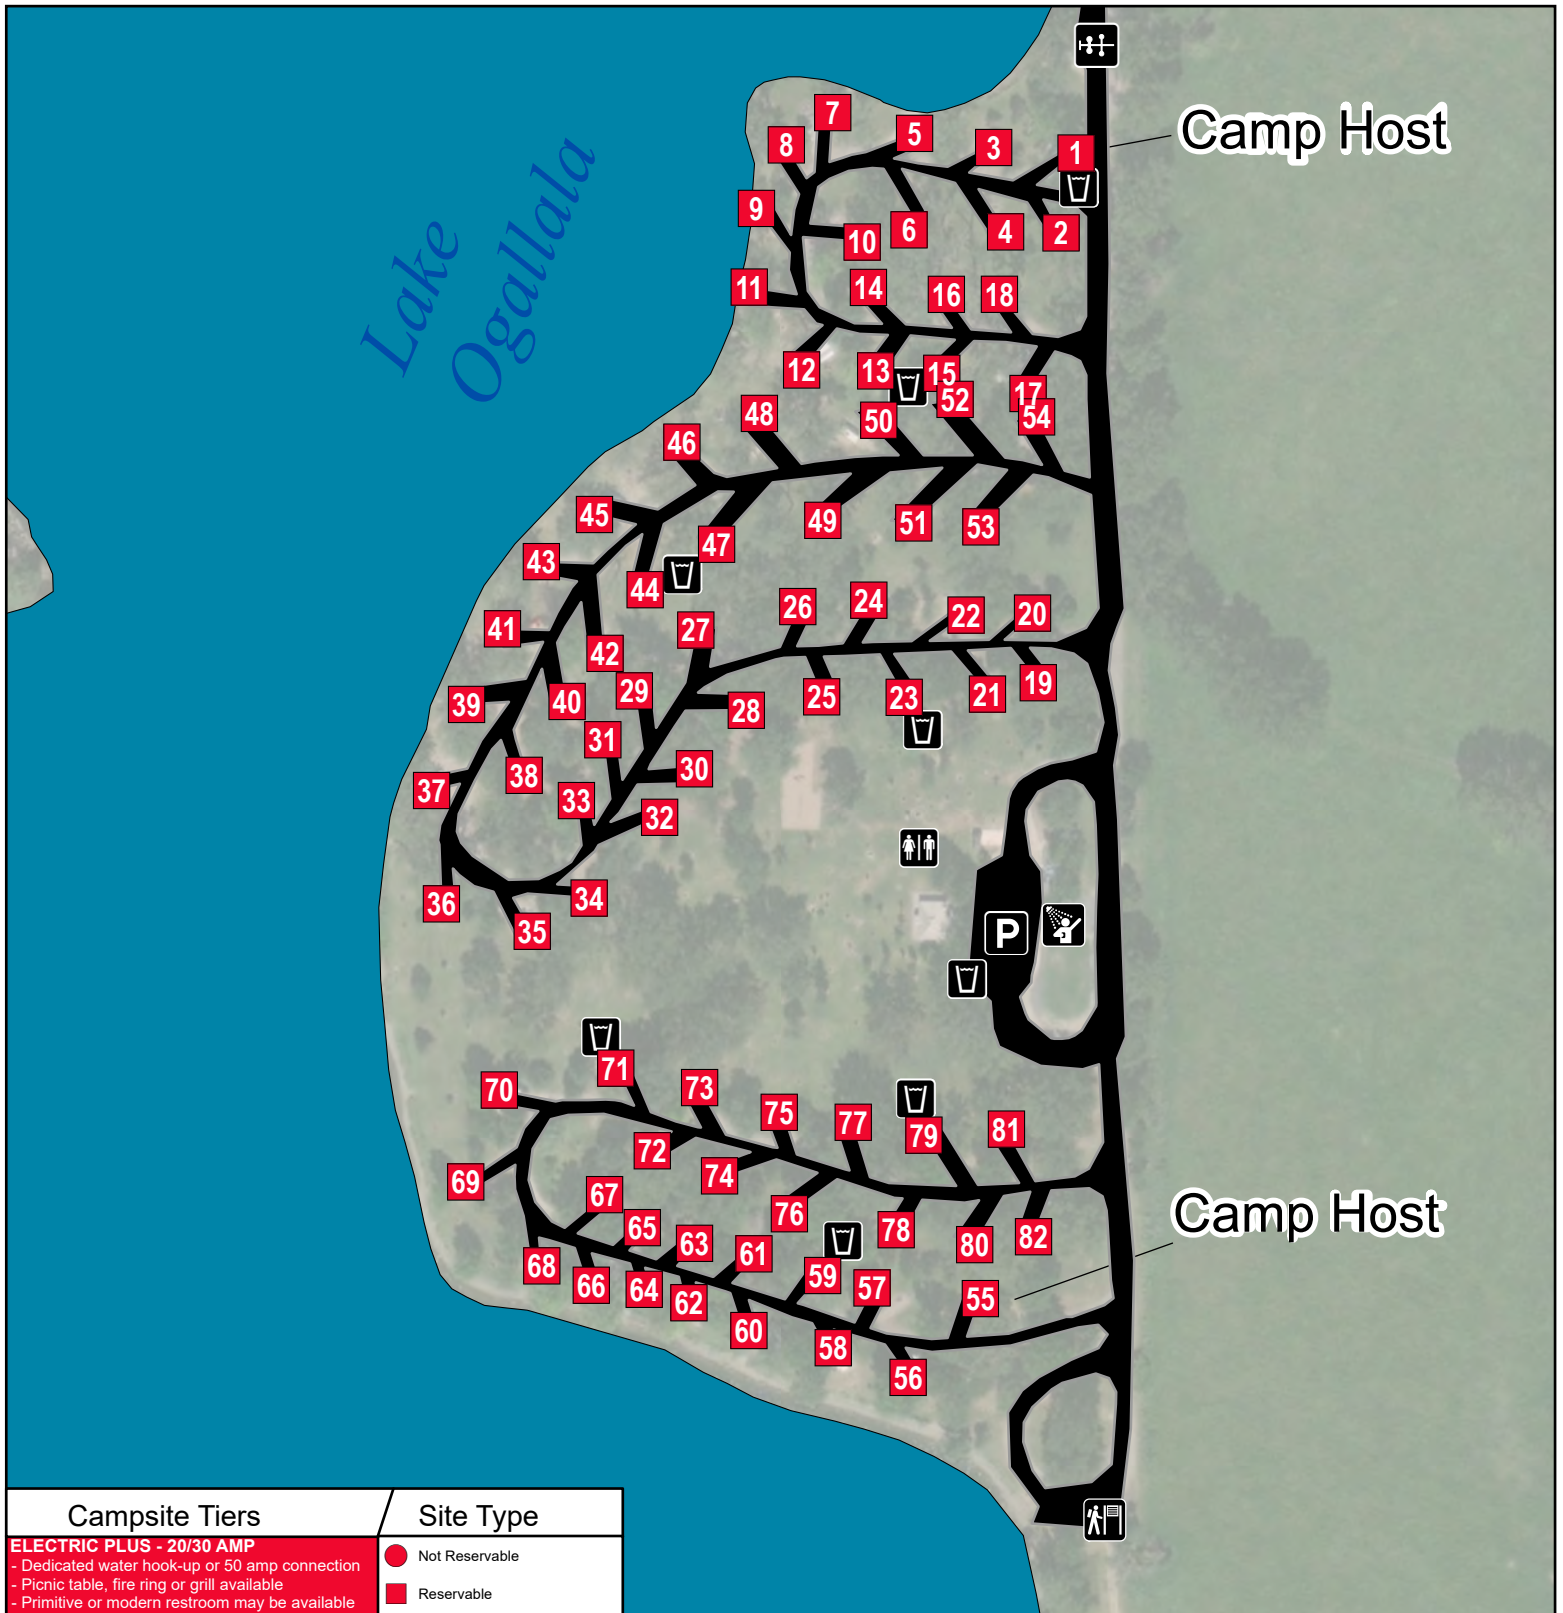

Lake Ogallala State Recreation Area

East Campground

Campsite Tiers	Site Type
ELECTRIC PLUS - 20/30 AMP - Dedicated water hook-up or 50 amp connection - Picnic table, fire ring or grill available - Primitive or modern restroom may be available	● Not Reservable
	■ Reservable

-  Drinking Water
-  Restroom
-  Gate
-  Shower
-  Parking
-  Trailhead

Total Number of Campsites - 82