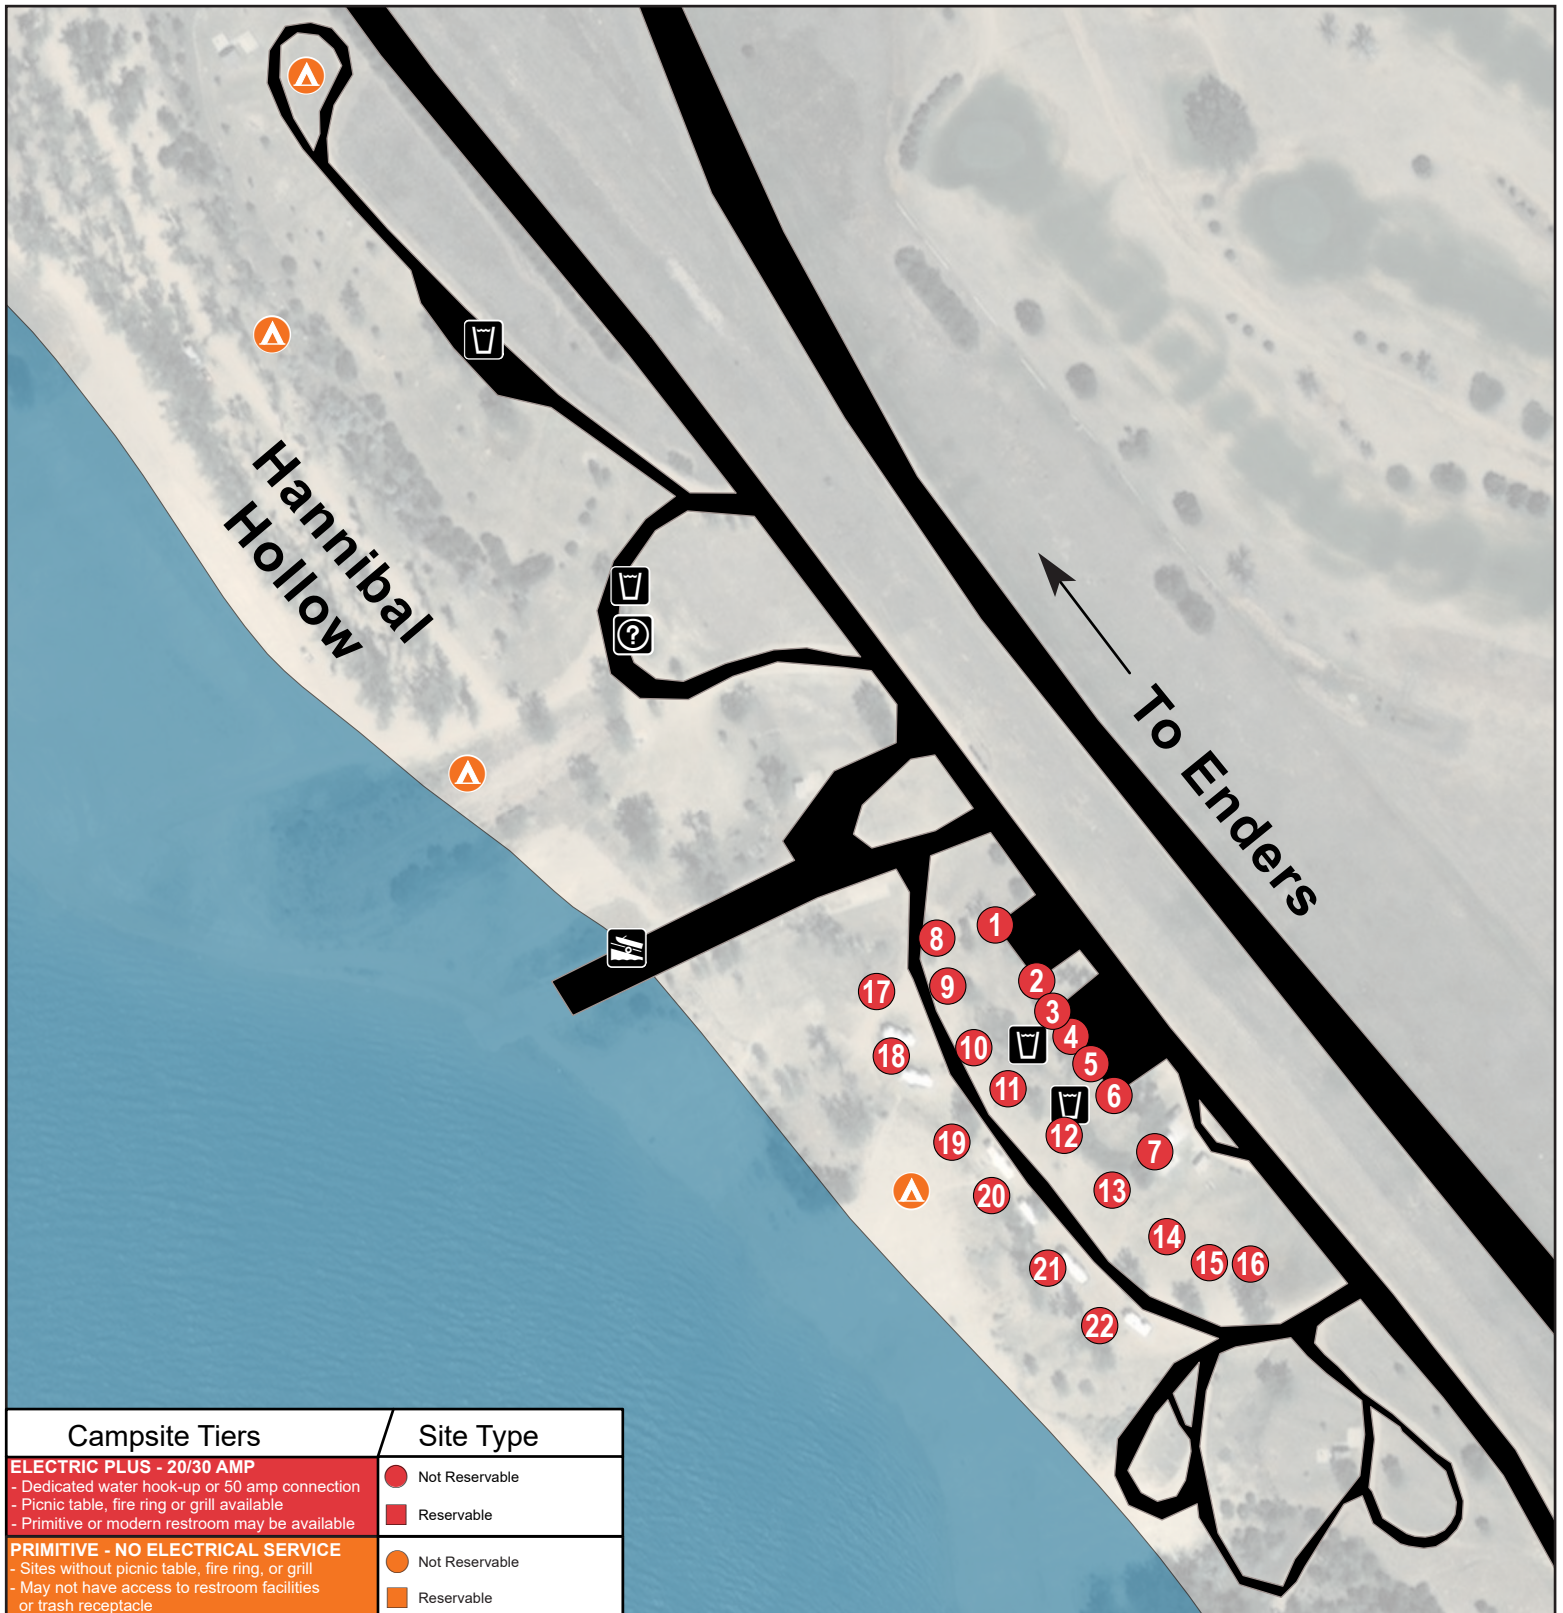

Enders Reservoir State Recreation Area - Center Dam

Center Dam

Campsite Tiers	Site Type
ELECTRIC PLUS - 20/30 AMP - Dedicated water hook-up or 50 amp connection - Picnic table, fire ring or grill available - Primitive or modern restroom may be available	<ul style="list-style-type: none"> ● Not Reservable ■ Reservable
PRIMITIVE - NO ELECTRICAL SERVICE - Sites without picnic table, fire ring, or grill - May not have access to restroom facilities or trash receptacle	<ul style="list-style-type: none"> ● Not Reservable ■ Reservable

- Boat Ramp
- Drinking Water
- Information
- Primitive Nonreservable Tent Camping