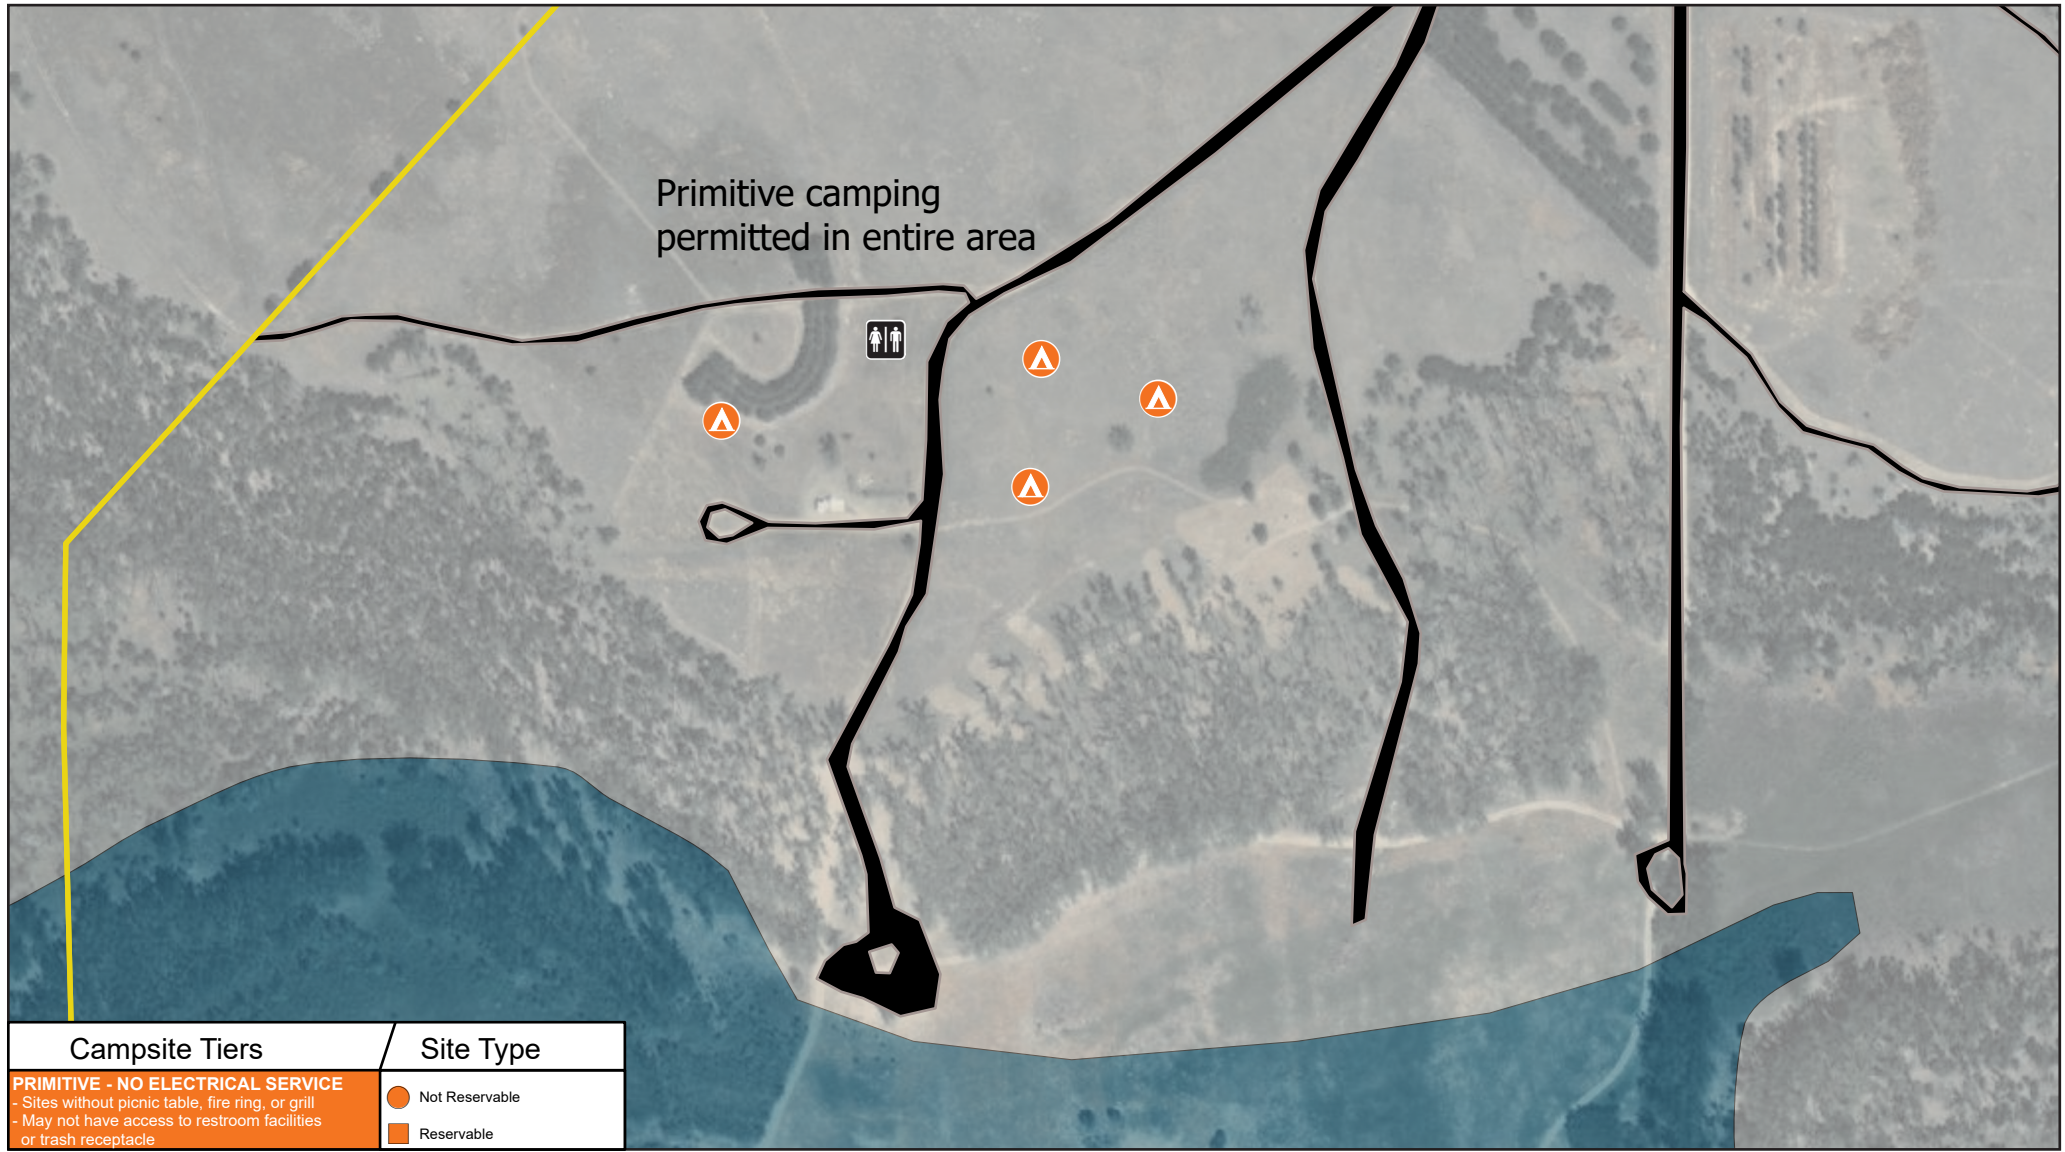

Enders Reservoir SRA

Area B

- Restroom
- Primitive Nonreservable Tent
- Game and Parks Area Boundary