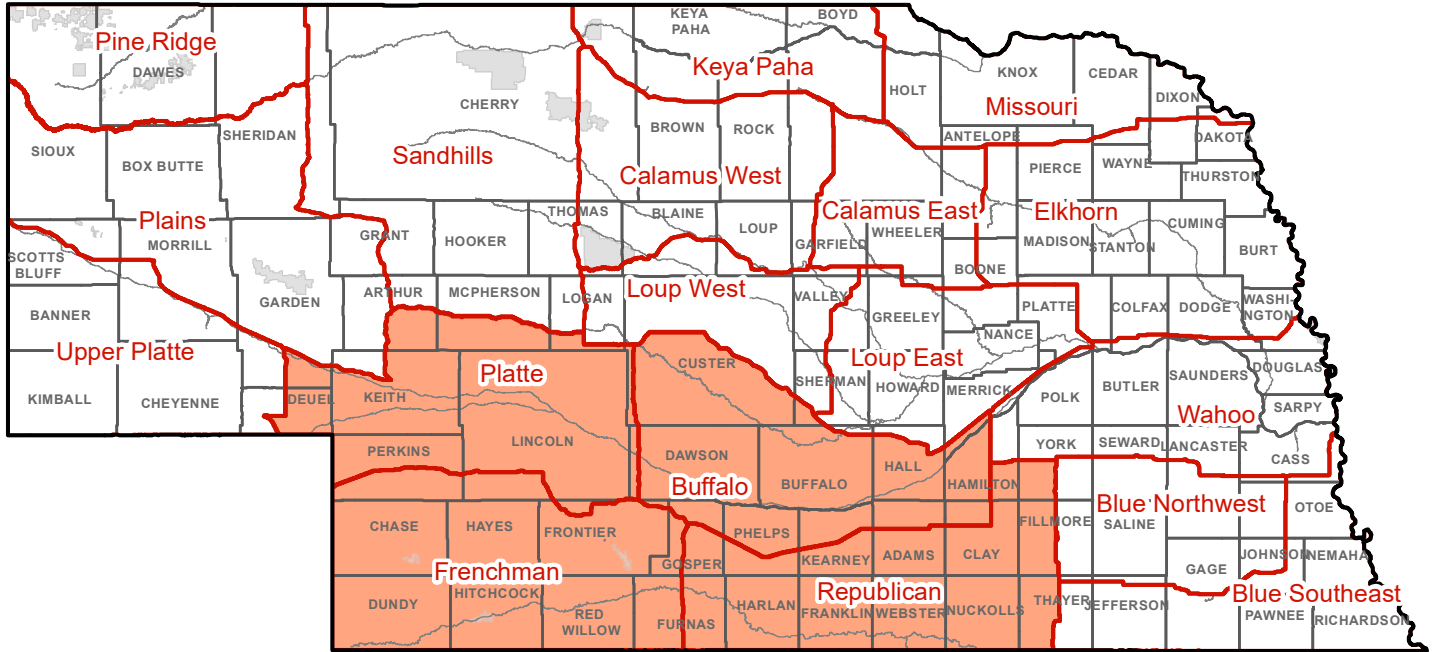

2021 Mule Deer Conservation Area Restrictions

Restrictions:

- Muzzleloader and Restricted Statewide Buck permits are not valid for any mule deer within the Mule Deer Conservation Area.
- Nonresident Restricted Youth permit is not valid in the Frenchman and Platte units.

Season Dates:

November Firearm Nov. 13 - 21, 2021
Muzzleloader Dec. 1 - 31, 2021