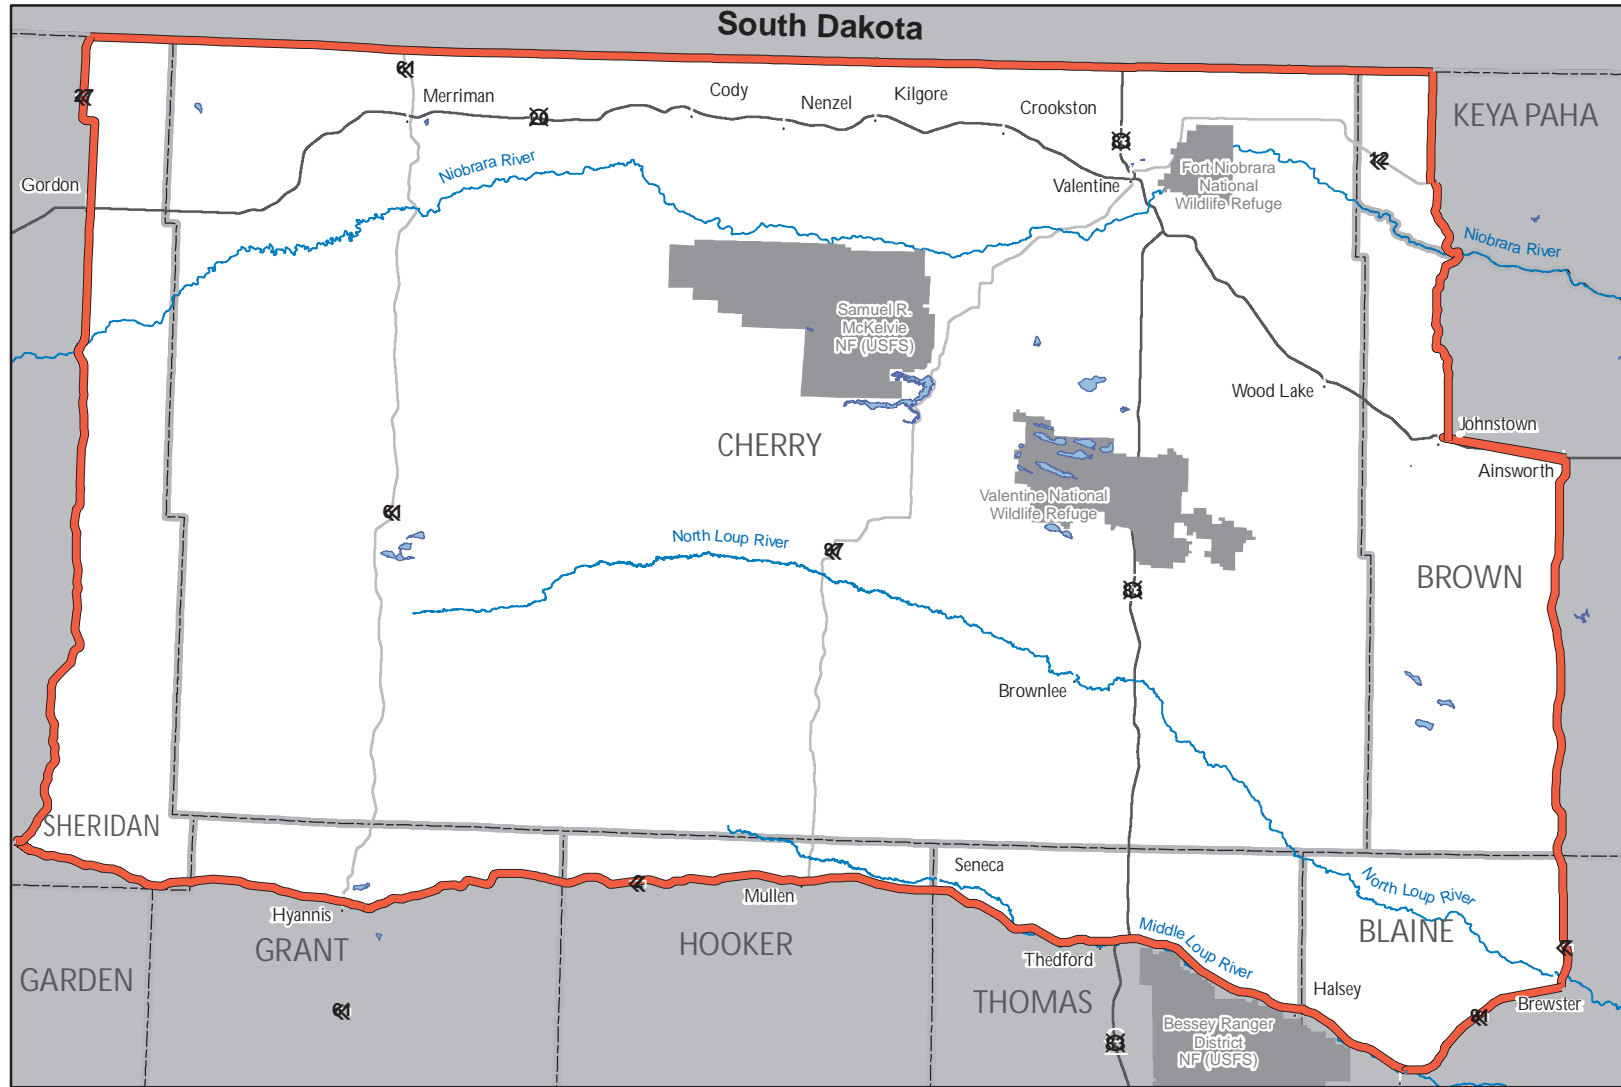

# 2021 Niobrara West Elk Unit

0 8.5 17 Miles

**Management Unit Description:** Area included within a line commencing with NE Hwy. 27 on the Nebraska-South Dakota state line, thence south on NE Hwy. 27 to NE Hwy. 2, thence east on NE Hwy. 2 to NE Hwy. 91, thence east on NE Hwy. 91 to NE Hwy. 7, thence north on NE Hwy. 7 to U.S. Hwy. 20, thence west on U.S. Hwy. 20 to Norden Road, thence north on Norden Road to NE Hwy. 12, then west on NE Hwy. 12 to Norden Road, thence north on Norden Road to the Nebraska-South Dakota state line.