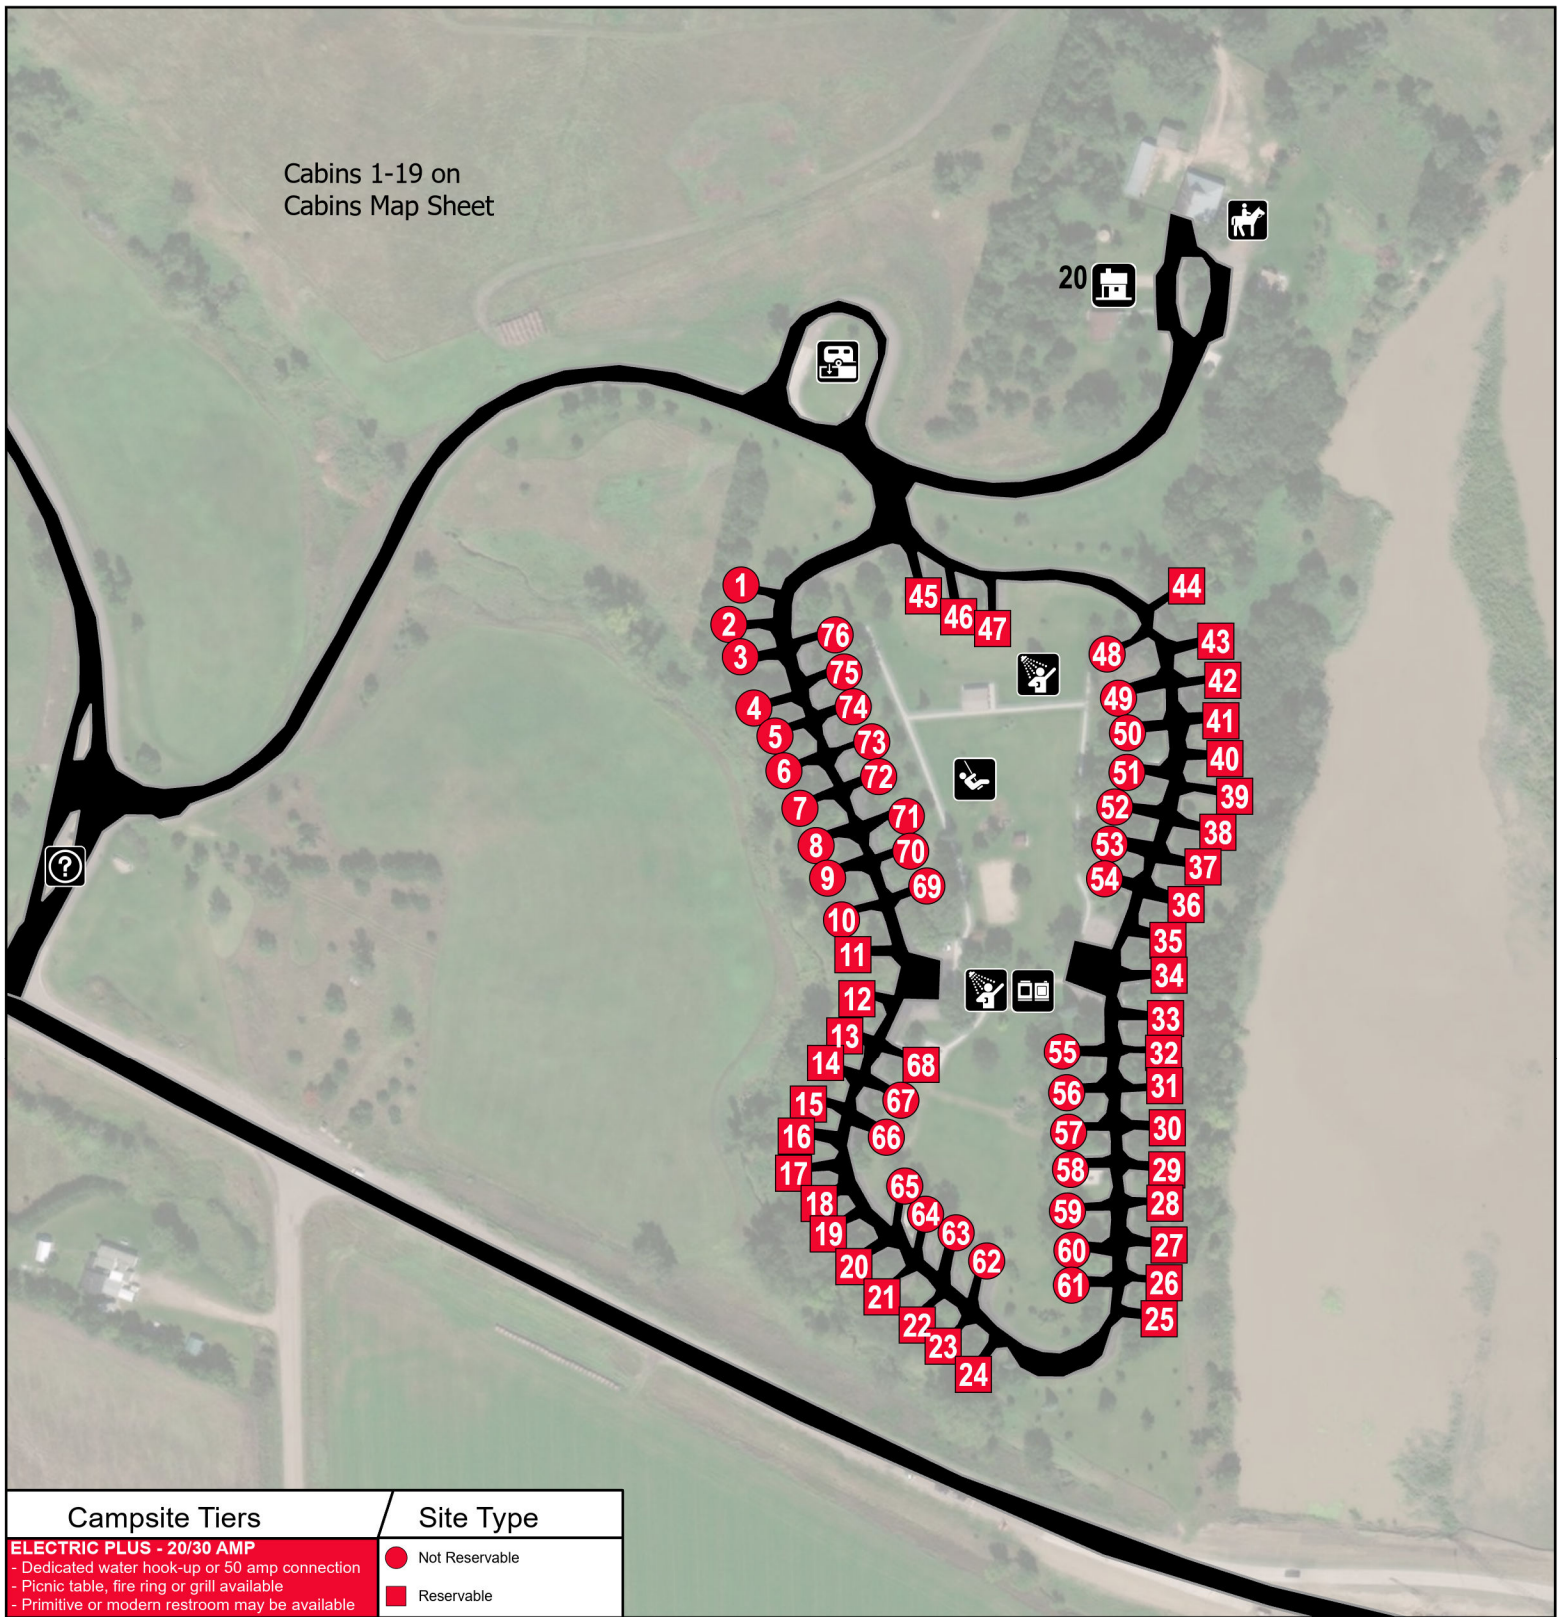

Niobrara State Park

Campground

Cabins 1-19 on
Cabins Map Sheet

Campsite Tiers	Site Type
ELECTRIC PLUS - 20/30 AMP - Dedicated water hook-up or 50 amp connection - Picnic table, fire ring or grill available - Primitive or modern restroom may be available	● Not Reservable ■ Reservable

- | | |
|--------------|------------|
| Cabin | Laundry |
| Dump Station | Playground |
| Horse Riding | Shower |
| Information | |

Total Number of Campsites - 77