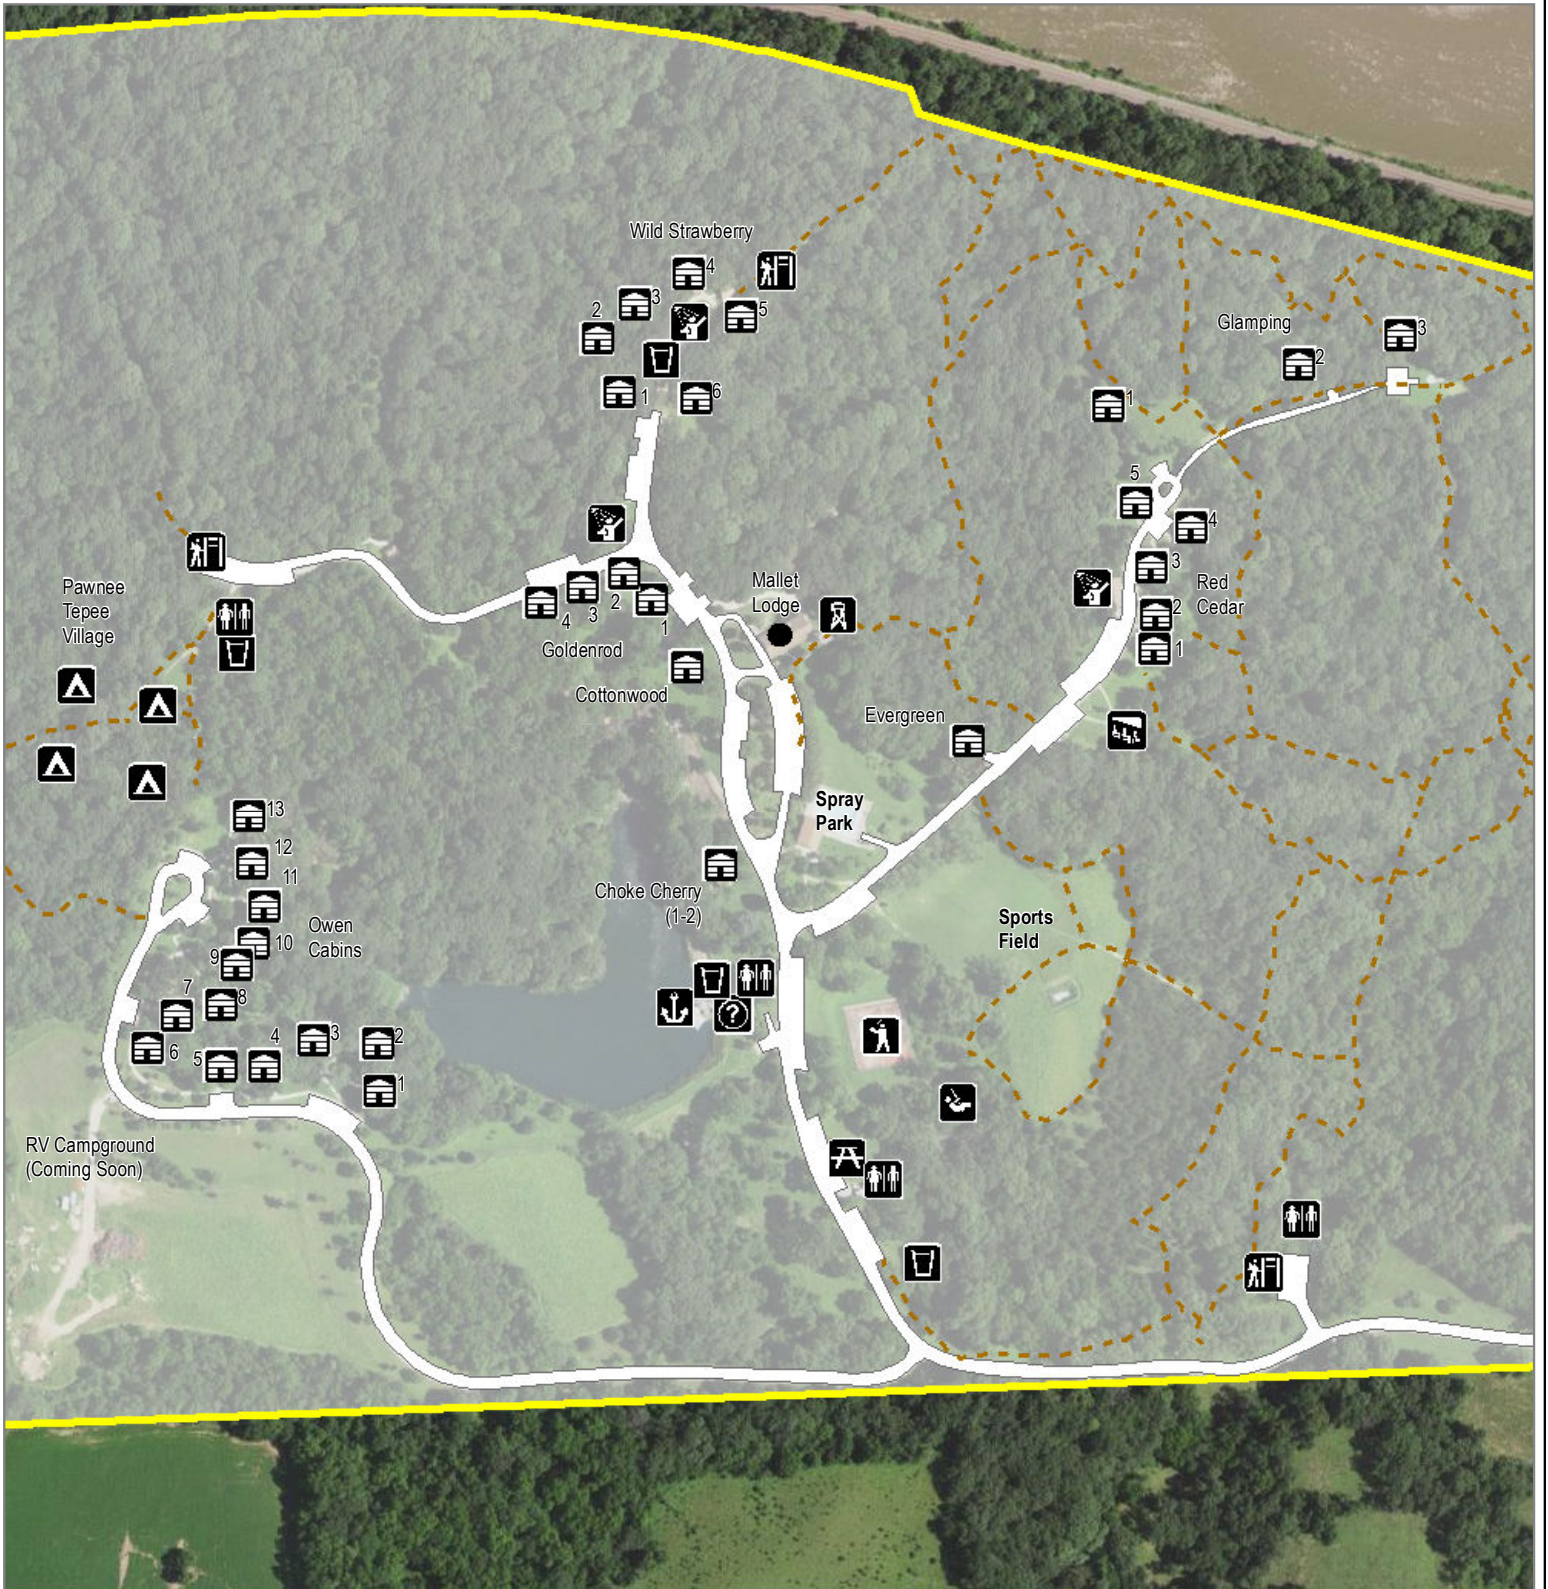

Platte River State Park

West

- | | | | |
|-------------|-------------|----------|---------------------|
| Baseball | Marina | Restroom | Trailhead |
| Campground | Other | Shower | Cabin |
| Water | Picnic Area | Theater | Hiking/Biking Trail |
| Information | Playground | Tower | NGPC Property Areas |