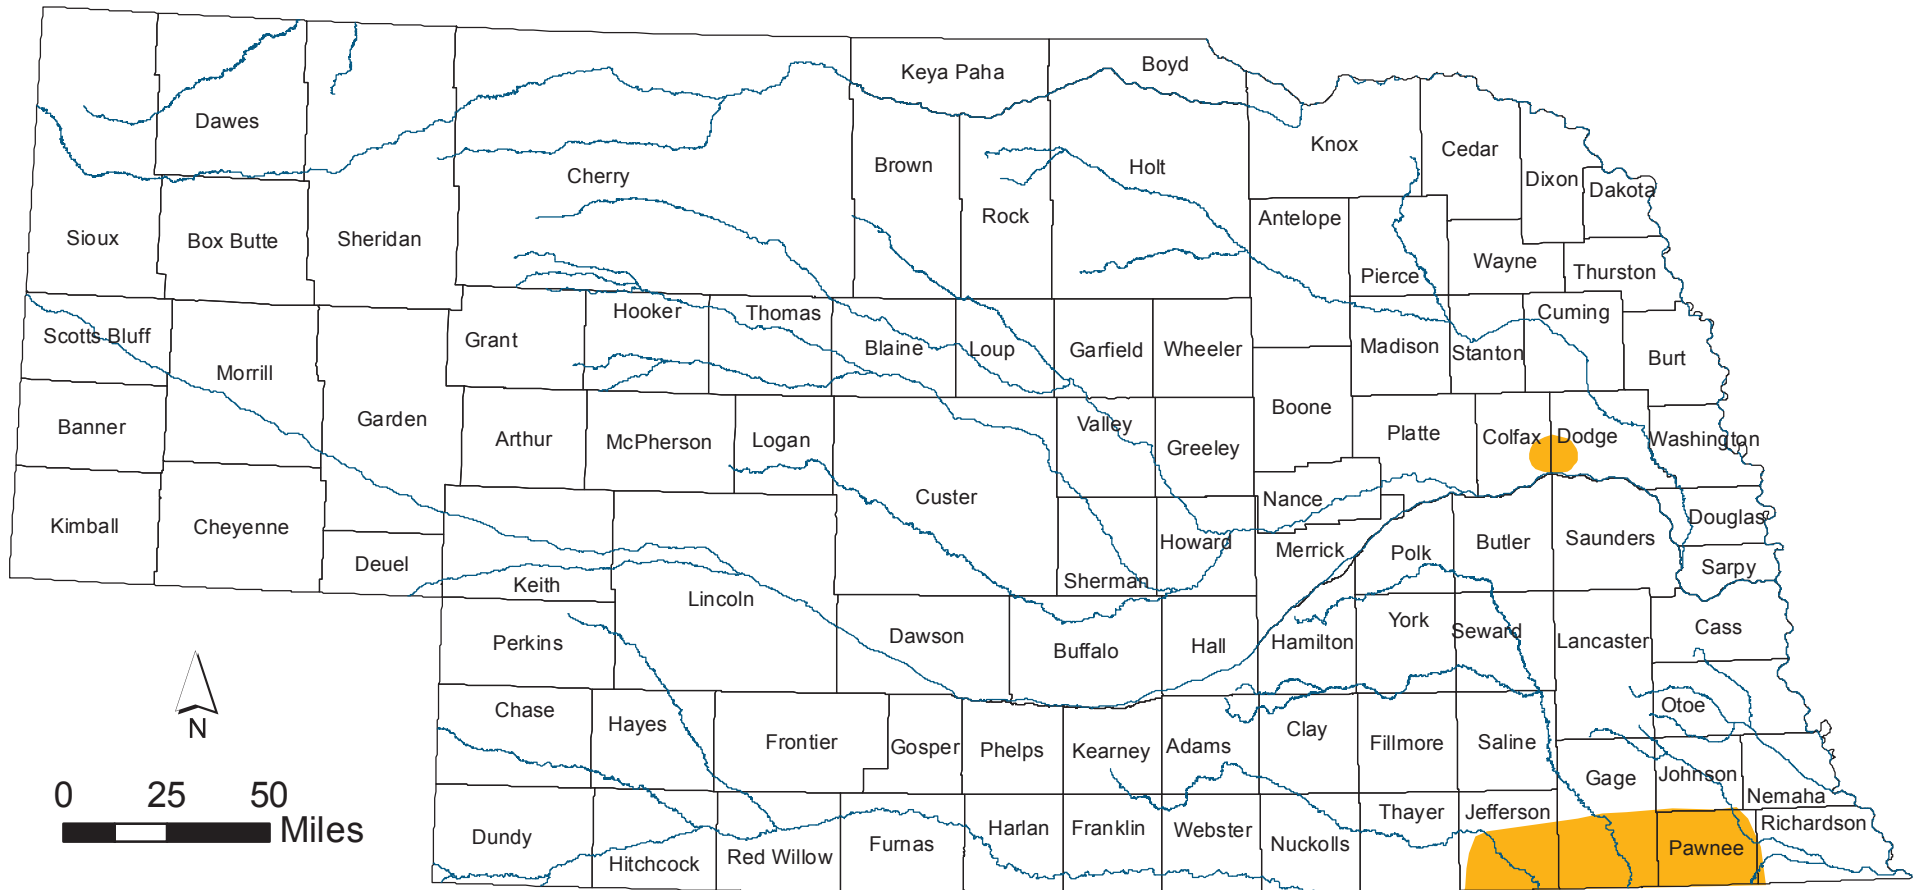

Estimated Current Range of Western Massasauga (*Sistrurus tergeminus*)

Nebraska Natural Heritage Program,
Nebraska Game and Parks Commission
January 2017