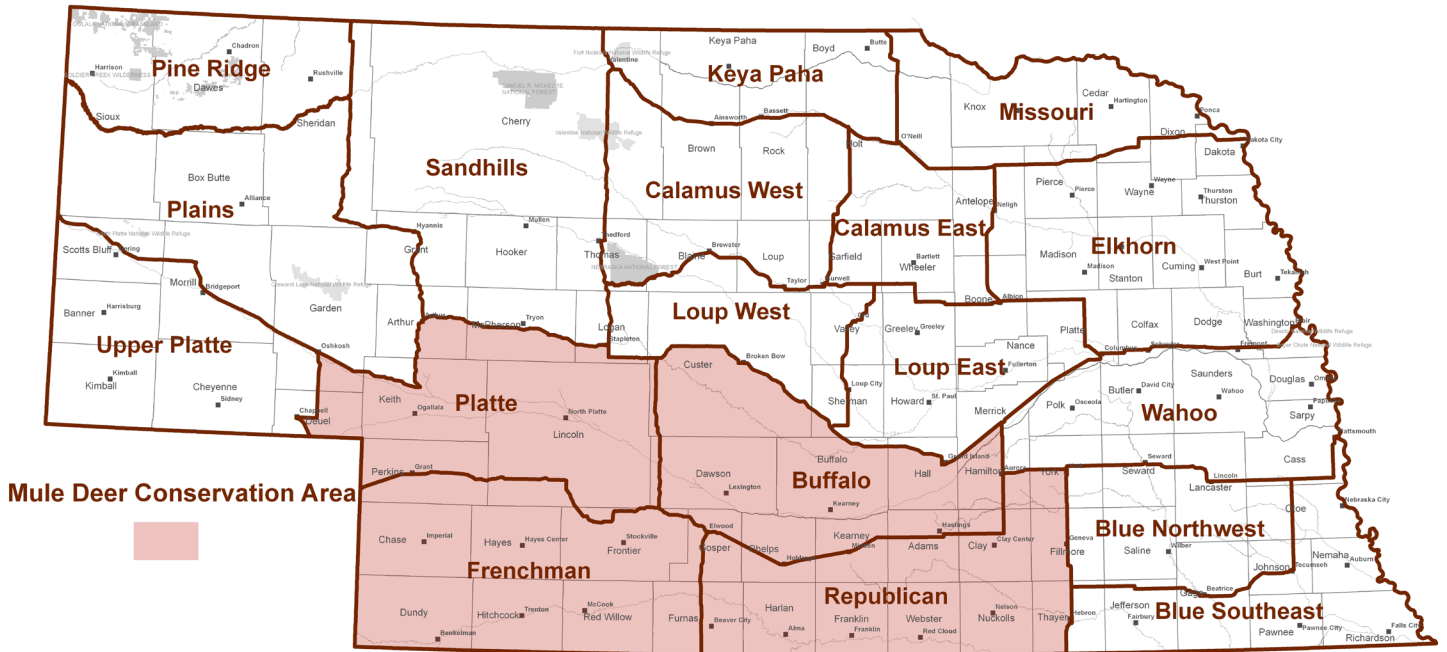

2019 Mule Deer Conservation Area Restrictions

Muzzleloader and Restricted Statewide Buck permits are not valid for any mule deer within the Mule Deer Conservation Area. Nonresident Restricted Youth permit is not valid in Frenchman, Platte and Republican units.

Season Dates:

Muzzleloader
November Firearm

Dec. 1 - 31, 2019
Nov. 16 - 24, 2019